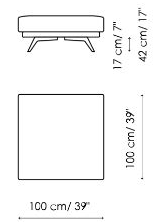

Data sheet

Sofa 270

Width: 270cm
Depth: 100cm
Height: 75cm

Sofa 230

Width: 230cm
Depth: 100cm
Height: 75cm

Sofa 190

Width: 190cm
Depth: 100cm
Height: 75cm

End section sofa 250

Width: 250cm
Depth: 100cm
Height: 75cm

End section sofa 210

Width: 210cm
Depth: 100cm
Height: 75cm

End section sofa 170

Width: 170cm
Depth: 100cm
Height: 75cm

Chaise longue 135x195

Width: 135cm
Depth: 195cm
Height: 75cm

Chaise longue 115x175

Width: 115cm
Depth: 175cm
Height: 75cm

Meridiana

Width: 100cm
Depth: 230cm
Height: 75cm

Corner

Width: 130cm
Depth: 130cm
Height: 75cm

Armchair

Width: 115cm
Depth: 100cm
Height: 75cm

Pouf 100x100

Width: 100cm
Depth: 100cm
Height: 42cm

Cushion 50x50

Width: 50cm
Depth: -cm
Height: 50cm

Finishes

FEET

Metal

Painted metal
Mat white