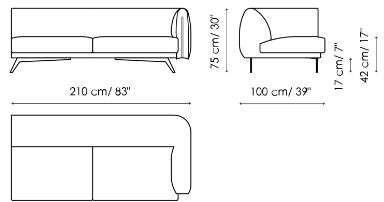

Data sheet

Sofa 270

Width: 270cm
Depth: 100cm
Height: 75cm

Sofa 230

Width: 230cm
Depth: 100cm
Height: 75cm

Sofa 190

Width: 190cm
Depth: 100cm
Height: 75cm

End section sofa 250

Width: 250cm
Depth: 100cm
Height: 75cm

End section sofa 210

Width: 210cm
Depth: 100cm
Height: 75cm

End section sofa 170

Width: 170cm
Depth: 100cm
Height: 75cm

Chaise longue 135x195

Width: 135cm
Depth: 195cm
Height: 75cm

Chaise longue 115x175

Width: 115cm
Depth: 175cm
Height: 75cm

Meridiana

Width: 100cm
Depth: 230cm
Height: 75cm

Corner

Width: 130cm
Depth: 130cm
Height: 75cm

Armchair

Width: 115cm
Depth: 100cm
Height: 75cm

Pouf 100x100

Width: 100cm
Depth: 100cm
Height: 42cm

Cushion 50x50

Width: 50cm
Depth: -cm
Height: 50cm

Finishes

FEET

Metal

Painted metal
Mat white