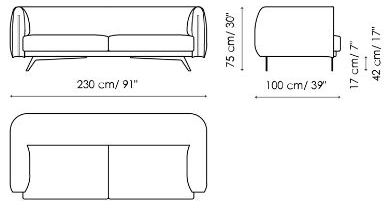

Data sheet

Sofa 270

Width: 270cm
Depth: 100cm
Height: 75cm

Sofa 230

Width: 230cm
Depth: 100cm
Height: 75cm

Sofa 190

Width: 190cm
Depth: 100cm
Height: 75cm

End section sofa 250

Width: 250cm
Depth: 100cm
Height: 75cm

End section sofa 210

Width: 210cm
Depth: 100cm
Height: 75cm

End section sofa 170

Width: 170cm
Depth: 100cm
Height: 75cm

Chaise longue 135x195

Width: 135cm
Depth: 195cm
Height: 75cm

Chaise longue 115x175

Width: 115cm
Depth: 175cm
Height: 75cm

Meridiana

Width: 100cm
Depth: 230cm
Height: 75cm

Corner

Width: 130cm
Depth: 130cm
Height: 75cm

Armchair

Width: 115cm
Depth: 100cm
Height: 75cm

Pouf 100x100

Width: 100cm
Depth: 100cm
Height: 42cm

Cushion 50x50

Width: 50cm
Depth: -cm
Height: 50cm

Finishes

FEET

Metal

Painted metal
Mat white