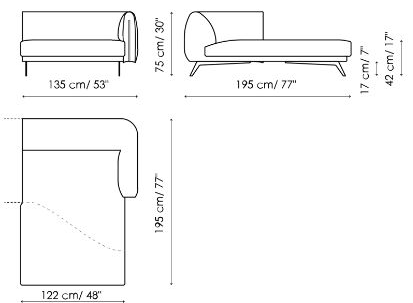

Data sheet

Sofa 270

Width: 270cm
Depth: 100cm
Height: 75cm

Sofa 230

Width: 230cm
Depth: 100cm
Height: 75cm

Sofa 190

Width: 190cm
Depth: 100cm
Height: 75cm

End section sofa 250

Width: 250cm
Depth: 100cm
Height: 75cm

End section sofa 210

Width: 210cm
Depth: 100cm
Height: 75cm

End section sofa 170

Width: 170cm
Depth: 100cm
Height: 75cm

Chaise longue 135x195

Width: 135cm
Depth: 195cm
Height: 75cm

Chaise longue 115x175

Width: 115cm
Depth: 175cm
Height: 75cm

Meridiana

Width: 100cm
Depth: 230cm
Height: 75cm

Corner

Width: 130cm
Depth: 130cm
Height: 75cm

Armchair

Width: 115cm
Depth: 100cm
Height: 75cm

Pouf 100x100

Width: 100cm
Depth: 100cm
Height: 42cm

Cushion 50x50

Width: 50cm
Depth: -cm
Height: 50cm

Finishes

FEET

Metal

Painted metal
Mat white