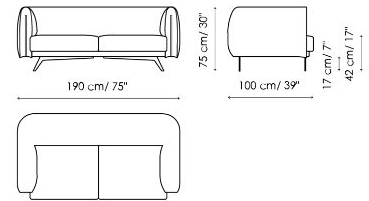

Data sheet

Sofa 270

Width: 270cm
Depth: 100cm
Height: 75cm

Sofa 230

Width: 230cm
Depth: 100cm
Height: 75cm

Sofa 190

Width: 190cm
Depth: 100cm
Height: 75cm

End section sofa 250

Width: 250cm
Depth: 100cm
Height: 75cm

End section sofa 210

Width: 210cm
Depth: 100cm
Height: 75cm

End section sofa 170

Width: 170cm
Depth: 100cm
Height: 75cm

Chaise longue 135x195

Width: 135cm
Depth: 195cm
Height: 75cm

Chaise longue 115x175

Width: 115cm
Depth: 175cm
Height: 75cm

Meridiana

Width: 100cm
Depth: 230cm
Height: 75cm

Corner

Width: 130cm
Depth: 130cm
Height: 75cm

Armchair

Width: 115cm
Depth: 100cm
Height: 75cm

Pouf 100x100

Width: 100cm
Depth: 100cm
Height: 42cm

Cushion 50x50

Width: 50cm
Depth: -cm
Height: 50cm

Finishes

FEET

Metal

Painted metal
Mat white