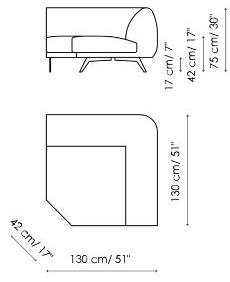

Data sheet

Sofa 270

Width: 270cm
Depth: 100cm
Height: 75cm

Sofa 230

Width: 230cm
Depth: 100cm
Height: 75cm

Sofa 190

Width: 190cm
Depth: 100cm
Height: 75cm

End section sofa 250

Width: 250cm
Depth: 100cm
Height: 75cm

End section sofa 210

Width: 210cm
Depth: 100cm
Height: 75cm

End section sofa 170

Width: 170cm
Depth: 100cm
Height: 75cm

Chaise longue 135x195

Width: 135cm
Depth: 195cm
Height: 75cm

Chaise longue 115x175

Width: 115cm
Depth: 175cm
Height: 75cm

Meridiana

Width: 100cm
Depth: 230cm
Height: 75cm

Corner

Width: 130cm
Depth: 130cm
Height: 75cm

Armchair

Width: 115cm
Depth: 100cm
Height: 75cm

Pouf 100x100

Width: 100cm
Depth: 100cm
Height: 42cm

Cushion 50x50

Width: 50cm
Depth: -cm
Height: 50cm

Finishes

FEET

Metal

Painted metal
Mat white