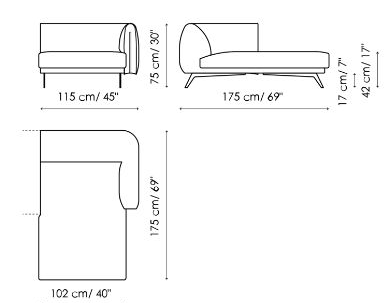

Data sheet

Sofa 270

Width: 270cm
Depth: 100cm
Height: 75cm

Sofa 230

Width: 230cm
Depth: 100cm
Height: 75cm

Sofa 190

Width: 190cm
Depth: 100cm
Height: 75cm

End section sofa 250

Width: 250cm
Depth: 100cm
Height: 75cm

End section sofa 210

Width: 210cm
Depth: 100cm
Height: 75cm

End section sofa 170

Width: 170cm
Depth: 100cm
Height: 75cm

Chaise longue 135x195

Width: 135cm
Depth: 195cm
Height: 75cm

Chaise longue 115x175

Width: 115cm
Depth: 175cm
Height: 75cm

Meridiana

Width: 100cm
Depth: 230cm
Height: 75cm

Corner

Width: 130cm
Depth: 130cm
Height: 75cm

Armchair

Width: 115cm
Depth: 100cm
Height: 75cm

Pouf 100x100

Width: 100cm
Depth: 100cm
Height: 42cm

Cushion 50x50

Width: 50cm
Depth: -cm
Height: 50cm

Finishes

FEET

Metal

Painted metal
Mat white