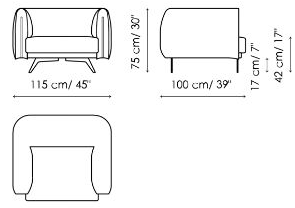

Data sheet

Sofa 270

Width: 270cm
Depth: 100cm
Height: 75cm

Sofa 230

Width: 230cm
Depth: 100cm
Height: 75cm

Sofa 190

Width: 190cm
Depth: 100cm
Height: 75cm

End section sofa 250

Width: 250cm
Depth: 100cm
Height: 75cm

End section sofa 210

Width: 210cm
Depth: 100cm
Height: 75cm

End section sofa 170

Width: 170cm
Depth: 100cm
Height: 75cm

Chaise longue 135x195

Width: 135cm
Depth: 195cm
Height: 75cm

Chaise longue 115x175

Width: 115cm
Depth: 175cm
Height: 75cm

Meridiana

Width: 100cm
Depth: 230cm
Height: 75cm

Corner

Width: 130cm
Depth: 130cm
Height: 75cm

Armchair

Width: 115cm
Depth: 100cm
Height: 75cm

Pouf 100x100

Width: 100cm
Depth: 100cm
Height: 42cm

Cushion 50x50

Width: 50cm
Depth: -cm
Height: 50cm

Finishes

FEET

Metal

Painted metal
Mat white