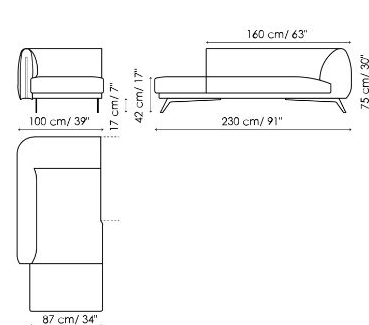

Data sheet

Sofa 270

Width: 270cm
Depth: 100cm
Height: 75cm

Sofa 230

Width: 230cm
Depth: 100cm
Height: 75cm

Sofa 190

Width: 190cm
Depth: 100cm
Height: 75cm

End section sofa 250

Width: 250cm
Depth: 100cm
Height: 75cm

End section sofa 210

Width: 210cm
Depth: 100cm
Height: 75cm

End section sofa 170

Width: 170cm
Depth: 100cm
Height: 75cm

Chaise longue 135x195

Width: 135cm
Depth: 195cm
Height: 75cm

Chaise longue 115x175

Width: 115cm
Depth: 175cm
Height: 75cm

Meridiana

Width: 100cm
Depth: 230cm
Height: 75cm

Corner

Width: 130cm
Depth: 130cm
Height: 75cm

Armchair

Width: 115cm
Depth: 100cm
Height: 75cm

Pouf 100x100

Width: 100cm
Depth: 100cm
Height: 42cm

Cushion 50x50

Width: 50cm
Depth: -cm
Height: 50cm

Finishes

FEET

Metal

Painted metal
Mat white