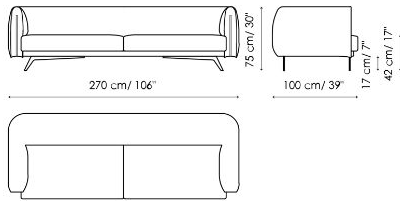

Data sheet

Sofa 270

Width: 270cm
Depth: 100cm
Height: 75cm

Sofa 230

Width: 230cm
Depth: 100cm
Height: 75cm

Sofa 190

Width: 190cm
Depth: 100cm
Height: 75cm

End section sofa 250

Width: 250cm
Depth: 100cm
Height: 75cm

End section sofa 210

Width: 210cm
Depth: 100cm
Height: 75cm

End section sofa 170

Width: 170cm
Depth: 100cm
Height: 75cm

Chaise longue 135x195

Width: 135cm
Depth: 195cm
Height: 75cm

Chaise longue 115x175

Width: 115cm
Depth: 175cm
Height: 75cm

Meridiana

Width: 100cm
Depth: 230cm
Height: 75cm

Corner

Width: 130cm
Depth: 130cm
Height: 75cm

Armchair

Width: 115cm
Depth: 100cm
Height: 75cm

Pouf 100x100

Width: 100cm
Depth: 100cm
Height: 42cm

Cushion 50x50

Width: 50cm
Depth: -cm
Height: 50cm

Finishes

FEET

Metal

Painted metal
Mat white