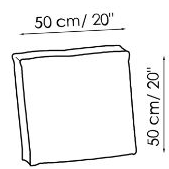

Data sheet

Sofa 270

Width: 270cm
Depth: 100cm
Height: 75cm

Sofa 230

Width: 230cm
Depth: 100cm
Height: 75cm

Sofa 190

Width: 190cm
Depth: 100cm
Height: 75cm

End section sofa 250

Width: 250cm
Depth: 100cm
Height: 75cm

End section sofa 210

Width: 210cm
Depth: 100cm
Height: 75cm

End section sofa 170

Width: 170cm
Depth: 100cm
Height: 75cm

Chaise longue 135x195

Width: 135cm
Depth: 195cm
Height: 75cm

Chaise longue 115x175

Width: 115cm
Depth: 175cm
Height: 75cm

Meridiana

Width: 100cm
Depth: 230cm
Height: 75cm

Corner

Width: 130cm
Depth: 130cm
Height: 75cm

Armchair

Width: 115cm
Depth: 100cm
Height: 75cm

Pouf 100x100

Width: 100cm
Depth: 100cm
Height: 42cm

Cushion 50x50

Width: 50cm
Depth: -cm
Height: 50cm

Finishes

FEET

Metal

Painted metal
Mat white