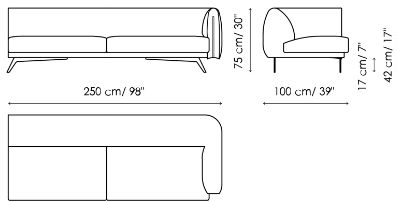

Data sheet

Sofa 270

Width: 270cm
Depth: 100cm
Height: 75cm

Sofa 230

Width: 230cm
Depth: 100cm
Height: 75cm

Sofa 190

Width: 190cm
Depth: 100cm
Height: 75cm

End section sofa 250

Width: 250cm
Depth: 100cm
Height: 75cm

End section sofa 210

Width: 210cm
Depth: 100cm
Height: 75cm

End section sofa 170

Width: 170cm
Depth: 100cm
Height: 75cm

Chaise longue 135x195

Width: 135cm
Depth: 195cm
Height: 75cm

Chaise longue 115x175

Width: 115cm
Depth: 175cm
Height: 75cm

Meridiana

Width: 100cm
Depth: 230cm
Height: 75cm

Corner

Width: 130cm
Depth: 130cm
Height: 75cm

Armchair

Width: 115cm
Depth: 100cm
Height: 75cm

Pouf 100x100

Width: 100cm
Depth: 100cm
Height: 42cm

Cushion 50x50

Width: 50cm
Depth: -cm
Height: 50cm

Finishes

FEET

Metal

Painted metal
Mat white