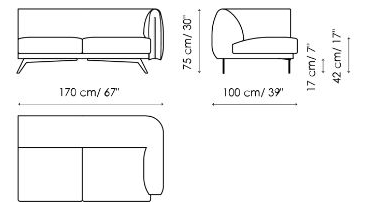

Data sheet

Sofa 270

Width: 270cm
Depth: 100cm
Height: 75cm

Sofa 230

Width: 230cm
Depth: 100cm
Height: 75cm

Sofa 190

Width: 190cm
Depth: 100cm
Height: 75cm

End section sofa 250

Width: 250cm
Depth: 100cm
Height: 75cm

End section sofa 210

Width: 210cm
Depth: 100cm
Height: 75cm

End section sofa 170

Width: 170cm
Depth: 100cm
Height: 75cm

Chaise longue 135x195

Width: 135cm
Depth: 195cm
Height: 75cm

Chaise longue 115x175

Width: 115cm
Depth: 175cm
Height: 75cm

Meridiana

Width: 100cm
Depth: 230cm
Height: 75cm

Corner

Width: 130cm
Depth: 130cm
Height: 75cm

Armchair

Width: 115cm
Depth: 100cm
Height: 75cm

Pouf 100x100

Width: 100cm
Depth: 100cm
Height: 42cm

Cushion 50x50

Width: 50cm
Depth: -cm
Height: 50cm

Finishes

FEET

Metal

Painted metal
Mat white