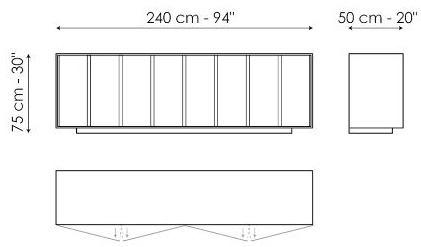

Data sheet

Backdrop 240

Width: 240cm

Depth: 50cm

Height: 75cm

Backdrop 180

Width: 181cm

Depth: 50cm

Height: 75cm

Finishes

EXTERNAL STRUCTURE AND DOORS

Wood

Veneered wood
Walnut Canaletto

Pantographed wood
Brushed bronze

Pantographed wood
Brushed lead

Materials, fabrics, leathers, colors and finishes are approximate and may slightly differ from actual ones. You can find the complete collection of Bonaldo fabrics and leathers on the website