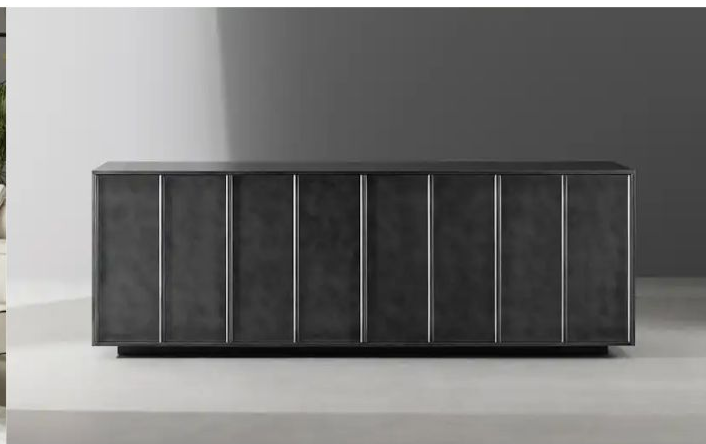

BONALDO

Backdrop

Designer: **Alain Gilles**

As its name suggests, the main characteristic of the elegant Backdrop sideboard by Alain Gilles is the vertical cut of the doors, which evokes a sense of calm, thanks to its repetition along the entire length. The design of this piece of furniture is well-structured, drawing inspiration from the façades of

modernist buildings: the vertical lines hide the grooves used to open the doors. The frame defining the sideboard is light and goes almost unnoticed, designed to discreetly and elegantly enhance the regularity of the front elements. The Backdrop sideboard is available in Canaletto walnut.

Data sheet

Backdrop 240

Width: 240cm

Depth: 50cm

Height: 75cm

Backdrop 180

Width: 181cm

Depth: 50cm