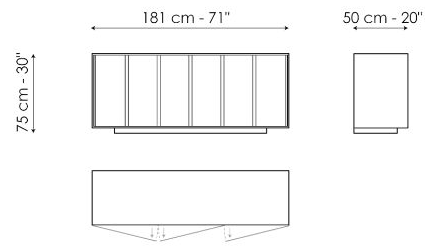

Data sheet

Backdrop 240

Width: 240cm

Depth: 50cm

Height: 75cm

Backdrop 180

Width: 181cm

Depth: 50cm

Height: 75cm

Finishes

EXTERNAL STRUCTURE AND DOORS

Wood

Veneered wood
Walnut Canaletto

Pantographed wood
Brushed bronze

Pantographed wood
Brushed lead

Materials, fabrics, leathers, colors and finishes are approximate and may slightly differ from actual ones. You can find the complete collection of Bonaldo fabrics and leathers on the website