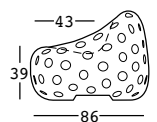

airball armchair

design Alberto Brogliato

STRUTTURA/STRUCTURE

PE - Polietilene/Polyethylene
colore base/basic colour

6284

C2

GROSS WEIGHT:

kg 16,2

DETAILS:

Fori da 6 cm/
6 cm holes

airball armchair light

design Alberto Brogliato

STRUTTURA/STRUCTURE

PE - Polietilene/Polyethylene
colore base/basic colour

GROSS WEIGHT:

kg 16,2