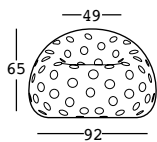

airball armchair

design Alberto Brogliato

STRUTTURA/STRUCTURE

PE - Polietilene/Polyethylene
colore base/basic colour

6284

C2

GROSS WEIGHT:

kg 16,2

DETAILS:

Fori da 6 cm/
6 cm holes

airball armchair light

design Alberto Brogliato

STRUTTURA/STRUCTURE

PE - Polietilene/Polyethylene
colore base/basic colour

GROSS WEIGHT:

kg 16,2