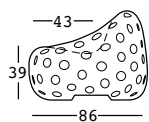

airball armchair

design Alberto Brogliato

STRUTTURA/STRUCTURE

PE - Polietilene/Polyethylene
colore base/basic colour

6284

C2

GROSS WEIGHT:

kg 16,2

DETAILS:

Fori da 6 cm/
6 cm holes

airball armchair light

design Alberto Brogliato

STRUTTURA/STRUCTURE

PE - Polietilene/Polyethylene
colore base/basic colour

GROSS WEIGHT:

kg 16,2