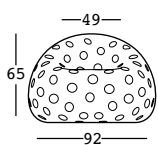

airball armchair

design Alberto Brogliato

STRUTTURA/STRUCTURE

PE - Polietilene/Polyethylene
colore base/basic colour

6284

C2

GROSS WEIGHT:

kg 16,2

DETAILS:

Fori da 6 cm/
6 cm holes

airball armchair light

design Alberto Brogliato

STRUTTURA/STRUCTURE

PE - Polietilene/Polyethylene
colore base/basic colour

GROSS WEIGHT:

kg 16,2