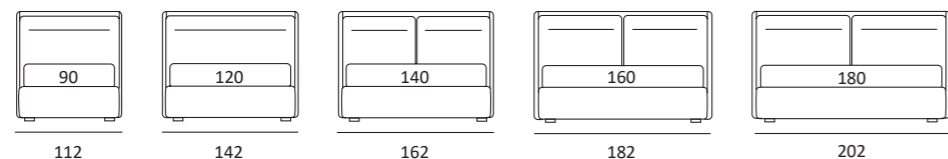

JOIN

Cuscini reclinabili
Recliner cushions

DI SERIE:
Piede in legno **Cubic** h cm 6, colore wengè

OPTIONAL:
Piede in legno **Cubic** h cm 6-10, colori grigio, wengè
Ruote **Carry**

AS STANDARD:
Cubic wooden foot H 6 cm, colour: wenge

OPTIONALS:
Cubic wooden foot H 6-10 cm, colours: grey, wenge
Carry wheels

JOIN COMPATTO

Cuscini reclinabili
Recliner cushions

DI SERIE:
Piede in legno **Log** h cm 14, colore wengè

OPTIONAL:
Piede in legno **Log** h cm 14, colori bianco, naturale
Piede in metallo **Bill** h cm 14, finitura marrone moka
Piede in metallo **Glam, Peak e Wily** h cm 14, finitura cromo, colori polvere, seta
Piede in metallo **Hop** h cm 14, finitura manganese

AS STANDARD:
Log wooden foot H 14 cm, colour: wenge

OPTIONALS:
Log wooden foot H 14 cm, colours: white, natural
Bill metal foot H 14 cm, brown mocha finish
Glam, Peak and Wily metal foot H 14 cm, chrome finish, colours: powder, silk
Hop metal foot H 14 cm, manganese finish

RUOTA WHEEL

Ruota **CARRY**
H cm 8
H 8 cm