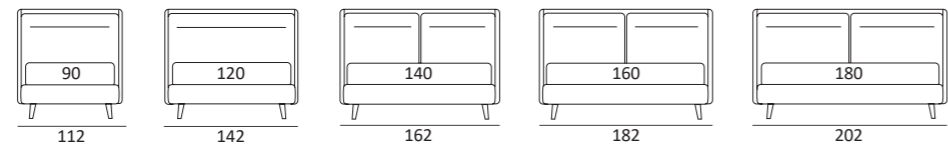

JOIN LIFT

Cuscini reclinabili
Recliner cushions

DI SERIE:
Piede in legno **Log** h cm 18, colore wengè

OPTIONAL:
Piede in legno **Log** h cm 18, colori bianco, naturale
Piede in metallo **Bill** h cm 18, finitura marrone moka
Piede in metallo **Glam, Peak e Wily** h cm 18, finitura cromo, colori polvere, seta
Piede in metallo **Hop** h cm 18, finitura manganese

AS STANDARD:
Log wooden foot H 18 cm, colour: wenge

OPTIONALS:
Log wooden foot H 18 cm, colours: white, natural
Bill metal foot H 18 cm, brown mocha finish
Glam, Peak and Wily metal foot H 18 cm, chrome finish, colours: powder, silk
Hop metal foot H 18 cm, manganese finish

Tipologie piedi e ruote / Feet and Wheels

PIEDI IN LEGNO WOOD FEET

PIEDI IN METALLO METAL FEET

RUOTA WHEEL