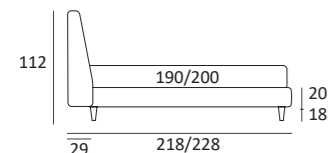

JOIN

Cuscini reclinabili
Recliner cushions

DI SERIE:
Piede in legno **Cubic** h cm 6, colore wengè

OPTIONAL:
Piede in legno **Cubic** h cm 6-10, colori grigio, wengè
Ruote **Carry**

AS STANDARD:
Cubic wooden foot H 6 cm, colour: wenge

OPTIONALS:
Cubic wooden foot H 6-10 cm, colours: grey, wenge
Carry wheels

JOIN COMPATTO

Cuscini reclinabili
Recliner cushions

DI SERIE:
Piede in legno **Log** h cm 14, colore wengè

OPTIONAL:
Piede in legno **Log** h cm 14, colori bianco, naturale
Piede in metallo **Bill** h cm 14, finitura marrone moka
Piede in metallo **Glam, Peak e Wily** h cm 14, finitura cromo, colori polvere, seta
Piede in metallo **Hop** h cm 14, finitura manganese

AS STANDARD:
Log wooden foot H 14 cm, colour: wenge

OPTIONALS:
Log wooden foot H 14 cm, colours: white, natural
Bill metal foot H 14 cm, brown mocha finish
Glam, Peak and Wily metal foot H 14 cm, chrome finish, colours: powder, silk
Hop metal foot H 14 cm, manganese finish

JOIN LIFT

Cuscini reclinabili
Recliner cushions

DI SERIE:
Piede in legno **Log** h cm 18, colore wengè

OPTIONAL:
Piede in legno **Log** h cm 18, colori bianco, naturale
Piede in metallo **Bill** h cm 18, finitura marrone moka
Piede in metallo **Glam, Peak e Wily** h cm 18, finitura cromo, colori polvere, seta
Piede in metallo **Hop** h cm 18, finitura manganese

AS STANDARD:
Log wooden foot H 18 cm, colour: wenge

OPTIONALS:
Log wooden foot H 18 cm, colours: white, natural
Bill metal foot H 18 cm, brown mocha finish
Glam, Peak and Wily metal foot H 18 cm, chrome finish, colours: powder, silk
Hop metal foot H 18 cm, manganese finish

Tipologie piedi e ruote / Feet and Wheels

PIEDI IN LEGNO WOOD FEET

PIEDI IN METALLO METAL FEET

RUOTA WHEEL