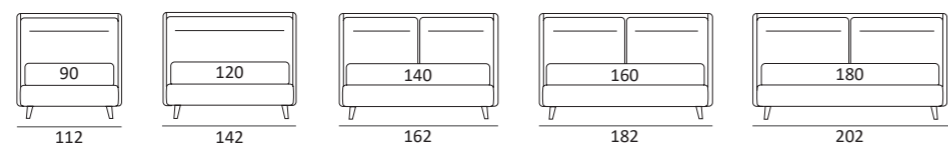

JOIN

Cuscini reclinabili
Recliner cushions

DI SERIE:
Piede in legno **Cubic** h cm 6, colore wengè

OPTIONAL:
Piede in legno **Cubic** h cm 6-10, colori grigio, wengè
Ruote **Carry**

AS STANDARD:
Cubic wooden foot H 6 cm, colour: wenge

OPTIONALS:
Cubic wooden foot H 6-10 cm, colours: grey, wenge
Carry wheels

JOIN COMPATTO

Cuscini reclinabili
Recliner cushions

DI SERIE:
Piede in legno **Log** h cm 14, colore wengè

OPTIONAL:
Piede in legno **Log** h cm 14, colori bianco, naturale
Piede in metallo **Bill** h cm 14, finitura marrone moka
Piede in metallo **Glam, Peak e Wily** h cm 14, finitura cromo, colori polvere, seta
Piede in metallo **Hop** h cm 14, finitura manganese

AS STANDARD:
Log wooden foot H 14 cm, colour: wenge

OPTIONALS:
Log wooden foot H 14 cm, colours: white, natural
Bill metal foot H 14 cm, brown mocha finish
Glam, Peak and Wily metal foot H 14 cm, chrome finish, colours: powder, silk
Hop metal foot H 14 cm, manganese finish

RUOTA WHEEL

Ruota **CARRY**
H cm 8
H 8 cm