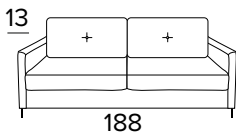

Frame with tube 30

Oven baked epoxy resin

Partially removable cover sofa

Decò pillows as an option

Mattress New Moon series in expanded polyurethane density 35Kg/m³. The side band of the mattress is made with highly breathable 3D fabric for a perfect mattress ventilation. Fabric: 100% polyester. Mattress thickness: 17 cm

PIEDE "BRI" IN METALLO VERNICIATO PAINTED METAL FEET

RAL 9005

POLTRONA FISSA
FIXED ARMCHAIR

DIVANO LETTO 2 POSTI
2 SEATER SOFA BED

MATERASSO / MATTRESS
CM 120x197 / H 17

DIVANO LETTO 3 POSTI
3 SEATER SOFA BED

MATERASSO / MATTRESS
CM 140x197 / H 17

DIVANO LETTO MAXI
MAXI SEATER SOFA BED

MATERASSO / MATTRESS
CM 160x197 / H 17

OPZIONE CUSCINO DECÒ
DECÒ PILLOW OPTION

40x40

50x50

STANDARD / INGLESE

40x40