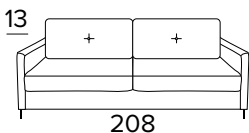

Frame with tube 30

Oven baked epoxy resin

Partially removable cover sofa

Decò pillows as an option

Mattress New Moon series in expanded polyurethane density 35Kg/m³. The side band of the mattress is made with highly breathable 3D fabric for a perfect mattress ventilation. Fabric: 100% polyester. Mattress thickness: 17 cm

MATERASSO / MATTRESS
CM 140x197 / H 17

DIVANO LETTO MAXI
MAXI SEATER SOFA BED

MATERASSO / MATTRESS
CM 160x197 / H 17

OPZIONE CUSCINO DECÒ
DECÒ PILLOW OPTION

40x40

50x50

STANDARD / INGLESE

40x40