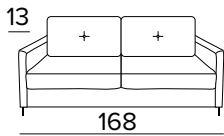

Frame with tube 30

Oven baked epoxy resin

Partially removable cover sofa

Decò pillows as an option

Mattress New Moon series in expanded polyurethane density 35Kg/m³. The side band of the mattress is made with highly breathable 3D fabric for a perfect mattress ventilation. Fabric: 100% polyester. Mattress thickness: 17 cm

PIEDE "BRI" IN METALLO VERNICIATO PAINTED METAL FEET

RAL 9005

POLTRONA FISSA
FIXED ARMCHAIR

DIVANO LETTO 2 POSTI
2 SEATER SOFA BED

MATERASSO / MATTRESS
CM 120x197 / H 17

DIVANO LETTO 3 POSTI
3 SEATER SOFA BED

MATERASSO / MATTRESS
CM 140x197 / H 17

DIVANO LETTO MAXI
MAXI SEATER SOFA BED

MATERASSO / MATTRESS
CM 160x197 / H 17

OPZIONE CUSCINO DECÒ
DECÒ PILLOW OPTION

40x40

50x50

STANDARD / INGLESE

40x40