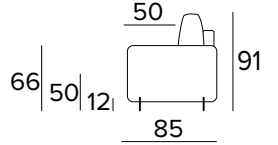

POLTRONA FISSA
FIXED ARMCHAIR