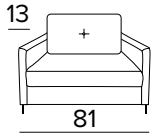

POLTRONA FISSA
FIXED ARMCHAIR