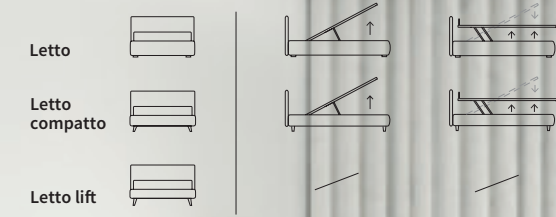

POSITIVE

Letto

Letto lift

Letto Lift
 Piede Peak in metallo colore polvere
 / Lift bed
 Peak feet in powder-coloured metal

CONTEMPORARY

Letto

Letto Lift
Piede Tube in metallo finitura marrone moka
/ Lift bed
Tube feet in metal with mocha brown finish

LAP

POINT

POINT
 Letto con sistema alzarete Rise
 / Bed with Rise lifting system

PRECIOUS

MATCH
PROGRAMM

MATCH PROGRAMM

Sommier
 Pannello Match cm L 183 H 92
 Due pannelli modulari Match cm L 155 H 120 e
 due piani Match cm L 45 finitura manganese