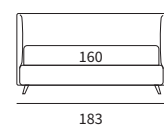

Letto lift

Letto filo

SET

SET

Letto Lift
 Piede Tube in metallo finitura marrone moka
 / Lift bed
 Tube feet in metal with mocha brown finish

HUG

HUG

Letto Compatto
 Piede Bill in metallo finitura marrone moka
 / Compatto Bed
 Bill feet in metal with mocha brown finish