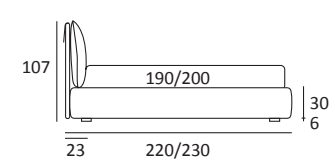

WISP

DI SERIE:
Piede in legno **Cubic** h cm 6, colore wengè

OPTIONAL:
Piede in legno **Cubic** h cm 6-10, colori grigio, wengè
Ruote **Carry**

AS STANDARD:
Cubic wooden foot H 6 cm, colour: wenge

OPTIONALS:
Cubic wooden foot H 6-10 cm, colours: grey, wenge
Carry wheels

Cuscini reclinabili
Recliner cushions