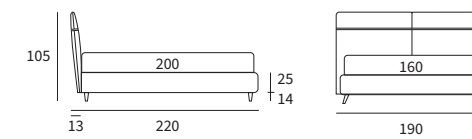

CHOP
Letto Compatto
Piede Hop in metallo finitura manganese
/ Compatto Bed
Hop feet in metal with manganese finish