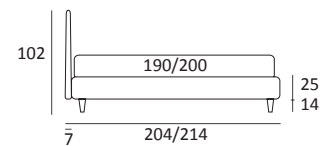

GOOD COMPATTO

DI SERIE:
Piede in legno **Log** h cm 14, colore wengè

OPTIONAL:
Piede in legno **Log** h cm 14, colori bianco, naturale
Piede in metallo **Bill e Tube** h cm 14, finitura marrone moka
Piede in metallo **Glam, Peak e Wily** h cm 14, finitura cromo, colori polvere, seta
Piede in metallo **Hop e Max** h cm 14, finitura manganese

AS STANDARD:
Log wooden foot H 14 cm, colour: wenge

OPTIONALS:
Log wooden foot H 14 cm, colours: white, natural
Bill and Tube metal foot H 14 cm, brown mocha finish
Glam, Peak and Wily metal foot H 14 cm, chrome finish, colours: powder, silk
Hop and Max metal foot H 14 cm, manganese finish