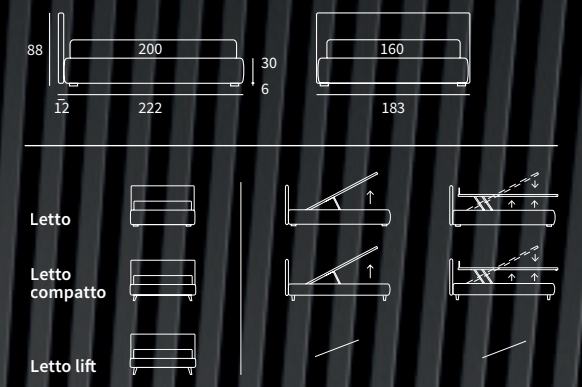

TIME

TIME
Letto Lift
/ Lift bed

HAPPY

Letto Compatto
Piede Peak in metallo colore polvere
/ Compatto bed
Peak feet in powder-coloured metal

GOOD

GOOD RIM

Letto con sistema alzarete Logical
/ Bed with Logical lifting system