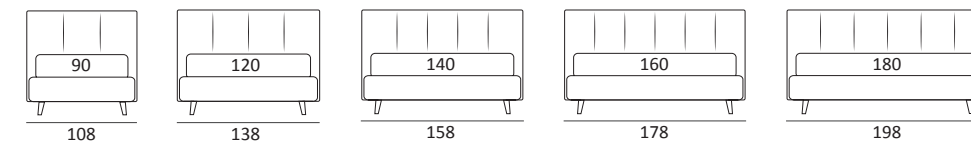

PREMIUM COMPATTO

DI SERIE:
Piede in legno **Log** h cm 14, colore wengè

OPTIONAL:
Piede in legno **Log** e **Classic** h cm 14, colori bianco, naturale, wengè
Piede in metallo **Bill** h cm 14, finitura marrone moka
Piede in metallo **Glam, Peak** e **Wily** h cm 14, finitura cromo, colori polvere, seta
Piede in metallo **Hop** h cm 14, finitura manganese

AS STANDARD:
Log wooden foot H 14 cm, colour: wenge

OPTIONALS:
Log and **Classic** wooden foot H 14 cm, colours: white, natural, wenge
Bill metal foot H 14 cm, brown mocha finish
Glam, Peak and **Wily** metal foot H 14 cm, chrome finish, colours: powder, silk
Hop metal foot H 14 cm, manganese finish