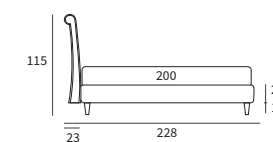

NOVEL
LUX

- Letto
- Letto compatto
- Letto lift