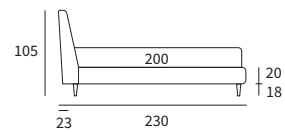

STICK

Letto Lift
Piede Hop in metallo
finitura manganese

/ Lift bed
Hop feet in metal with
manganese finish