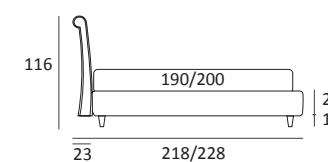

NOVEL STYLE COMPATTO

DI SERIE:
Piede in legno **Log** h cm 14, colore wengè

OPTIONAL:
Piede in legno **Log** e **Classic** h cm 14, colori bianco, naturale, wengè
Piede in metallo **Bill** h cm 14, finitura marrone moka

AS STANDARD:
Log wooden foot H 14 cm, colour: wenge

OPTIONALS:
Log and **Classic** wooden foot H 14 cm, colours: white, natural, wenge
Bill metal foot H 14 cm, brown mocha finish