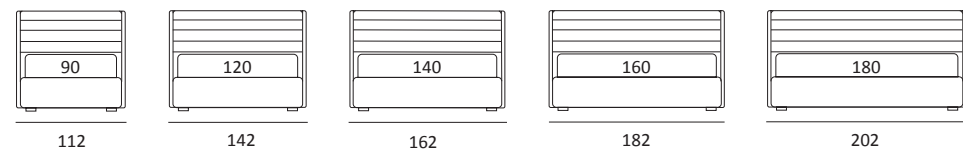

STICK

DI SERIE:
Piede in legno **Cubic** h cm 6, colore wengè
OPTIONAL:
Piede in legno **Cubic** h cm 6-10, colori grigio, wengè
Ruote **Carry**

AS STANDARD:
Cubic wooden foot H 6 cm, colour: wenge
OPTIONALS:
Cubic wooden foot H 6-10 cm, colours: grey, wenge
Carry wheels