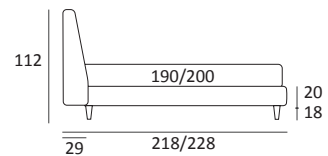

JOIN LIFT

DI SERIE:
Piede in legno **Log** h cm 18, colore wengè

OPTIONAL:
Piede in legno **Log** h cm 18, colori bianco, naturale
Piede in metallo **Bill** h cm 18, finitura marrone moka
Piede in metallo **Glam, Peak e Wily** h cm 18, finitura cromo, colori polvere, seta
Piede in metallo **Hop** h cm 18, finitura manganese

AS STANDARD:
Log wooden foot H 18 cm, colour: wenge

OPTIONALS:
Log wooden foot H 18 cm, colours: white, natural
Bill metal foot H 18 cm, brown mocha finish
Glam, Peak and Wily metal foot H 18 cm, chrome finish, colours: powder, silk
Hop metal foot H 18 cm, manganese finish