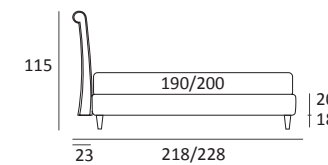

NOVEL LUX LIFT

DI SERIE:
Piede in legno **Log** h cm 18, colore wengè

OPTIONAL:
Piede in legno **Log** e **Classic** h cm 18, colori bianco, naturale, wengè
Piede in metallo **Bill** h cm 18, finitura marrone moka

AS STANDARD:
Log wooden foot H 18 cm, colour: wenge

OPTIONALS:
Log and **Classic** wooden foot H 18 cm, colours: white, natural, wenge
Bill metal foot H 18 cm, brown mocha finish