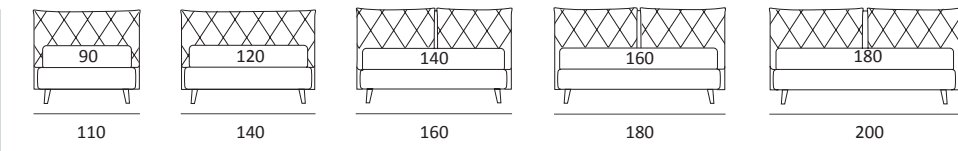

SOFT LIFT

DI SERIE:
Piede in legno **Log** h cm 18, colore wengè

OPTIONAL:
Piede in legno **Log** e **Classic** h cm 18, colori bianco, naturale, wengè
Piede in metallo **Bill** e **Tube** h cm 18, finitura marrone moka
Piede in metallo **Hop** h cm 18, finitura manganese
Piede in metallo **Peak** e **Wily** h cm 18, finitura cromo, colori polvere, seta

AS STANDARD:
Log wooden foot H 18 cm, colour: wenge

OPTIONALS:
Log and **Classic** wooden foot H 18 cm, colours: white, natural, wenge
Bill and **Tube** metal foot H 18 cm, brown mocha finish
Hop metal foot H 18 cm, manganese finish
Peak and **Wily** metal foot H 18 cm, chrome finish, colours: powder, silk