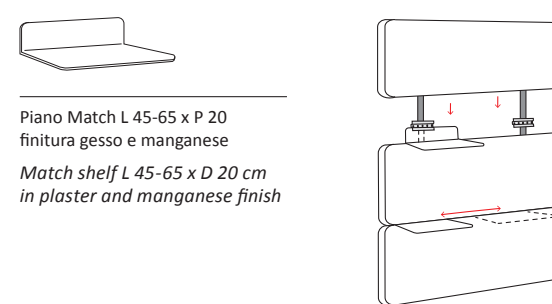

AS STANDARD:
Cubic wooden foot H 6 cm, colour: wenge

OPTIONALS:
Cubic wooden foot H 6-10 cm, colours: grey, wenge
Classic wooden foot H 10 cm, colours: white, natural, wenge
Carry wheels

PANNELLI MATCH SP CM 7