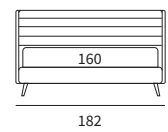

STICK

Letto Lift
Piede Hop in metallo
finitura manganese

/ Lift bed
Hop feet in metal with
manganese finish