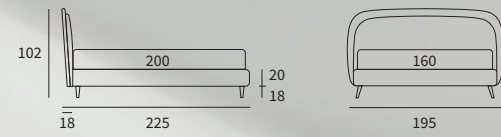

POSITIVE

Letto

Letto lift

Letto Lift
 Piede Peak in metallo colore polvere
 / Lift bed
 Peak feet in powder-coloured metal

CONTEMPORARY

Letto

Letto Lift
Piede Tube in metallo finitura marrone moka
/ Lift bed
Tube feet in metal with mocha brown finish

LAP

POINT

POINT
 Letto con sistema alzarete Rise
 / Bed with Rise lifting system

PRECIOUS

MATCH
PROGRAMM

MATCH PROGRAMM

Sommier
 Pannello Match cm L 183 H 92
 Due pannelli modulari Match cm L 155 H 120 e
 due piani Match cm L 45 finitura manganese