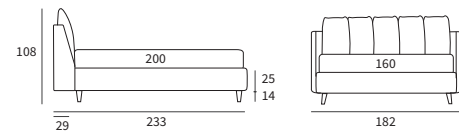

FUN

Letto Compatto
Piede Max in metallo
finitura manganese

/ Compatto bed
Hang feet in metal with
manganese finish