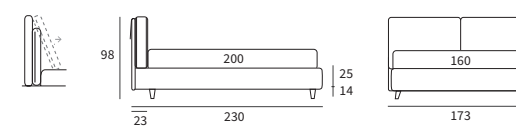

FORM
Letto Compatto
Piede Glam in metallo colore polvere
/ Compatto bed
Glam feet in powder-coloured metal