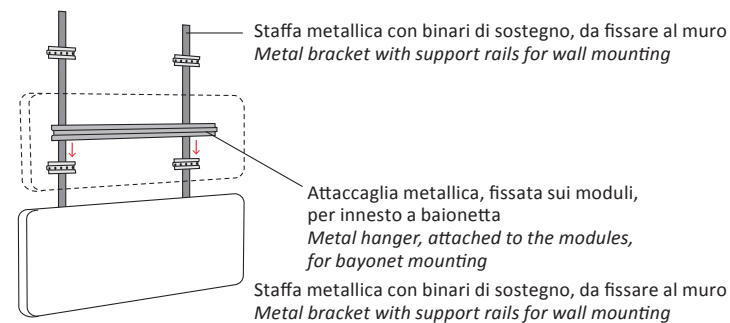

AS STANDARD:
Cubic wooden foot H 6 cm, colour: wenge

OPTIONALS:
Cubic wooden foot H 6-10 cm, colours: grey, wenge
Classic wooden foot H 10 cm, colours: white, natural, wenge
Carry wheels

PANNELLI MATCH SP CM 7