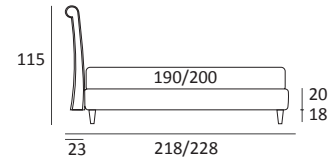

NOVEL STYLE LIFT

DI SERIE:
Piede in legno **Log** h cm 18, colore wengè

OPTIONAL:
Piede in legno **Log** e **Classic** h cm 18, colori bianco, naturale, wengè
Piede in metallo **Bill** h cm 18, finitura marrone moka

AS STANDARD:
Log wooden foot H 18 cm, colour: wenge

OPTIONALS:
Log and **Classic** wooden foot H 18 cm, colours: white, natural, wenge
Bill metal foot H 18 cm, brown mocha finish