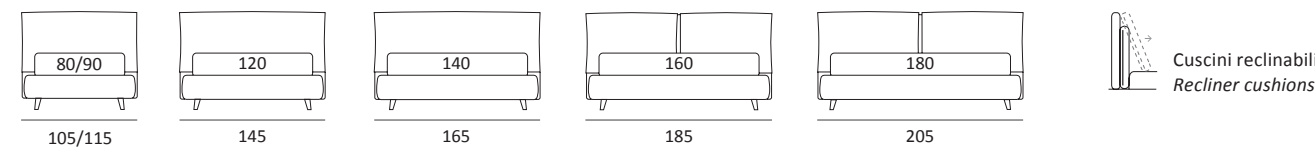

QUIET COMPATTO

DI SERIE:
Piede in legno **Log** h cm 14, colore wengè

OPTIONAL:
Piede in legno **Log** h cm 14, colori bianco, naturale
Piede in metallo **Bill** h cm 14, finitura marrone moka
Piede in metallo **Glam, Peak e Wily** h cm 14, finitura cromo, colori polvere, seta
Piede in metallo **Hop** h cm 14, finitura manganese

AS STANDARD:
Log wooden foot H 14 cm, colour: wenge

OPTIONALS:
Log wooden foot H 14 cm, colours: white, natural
Bill metal foot H 14 cm, brown mocha finish
Glam, Peak and Wily metal foot H 14 cm, chrome finish, colours: powder, silk
Hop metal foot H 14 cm, manganese finish