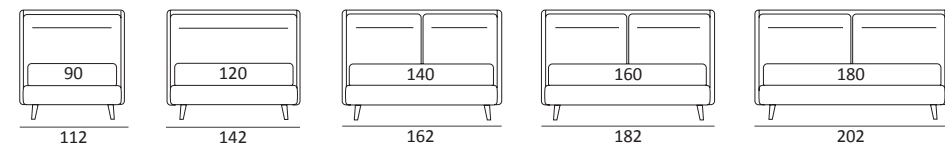

JOIN LIFT

DI SERIE:
Piede in legno **Log** h cm 18, colore wengè

OPTIONAL:
Piede in legno **Log** h cm 18, colori bianco, naturale
Piede in metallo **Bill** h cm 18, finitura marrone moka
Piede in metallo **Glam, Peak e Wily** h cm 18, finitura cromo, colori polvere, seta
Piede in metallo **Hop** h cm 18, finitura manganese

AS STANDARD:
Log wooden foot H 18 cm, colour: wenge

OPTIONALS:
Log wooden foot H 18 cm, colours: white, natural
Bill metal foot H 18 cm, brown mocha finish
Glam, Peak and Wily metal foot H 18 cm, chrome finish, colours: powder, silk
Hop metal foot H 18 cm, manganese finish