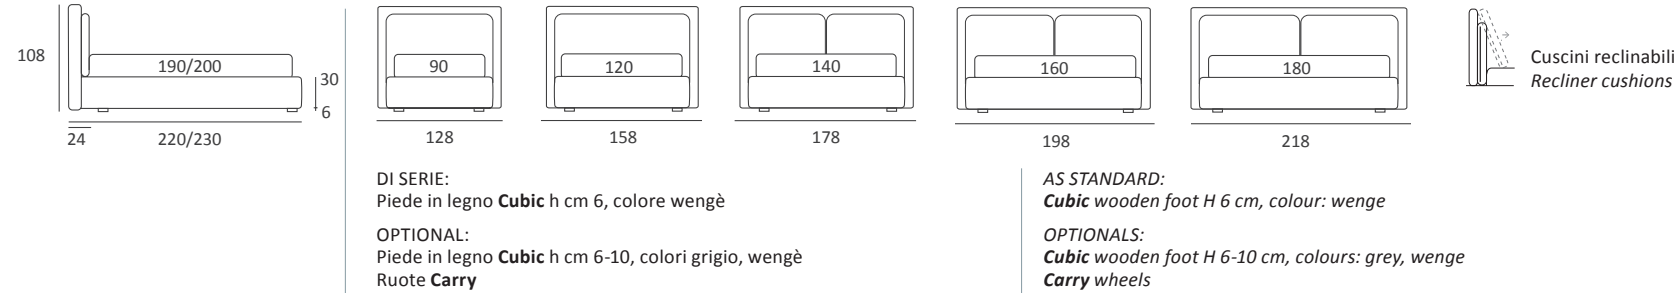

FLUX

DI SERIE:
Piede in legno **Cubic** h cm 6, colore wengè

OPTIONAL:
Piede in legno **Cubic** h cm 6-10, colori grigio, wengè
Ruote **Carry**

AS STANDARD:
Cubic wooden foot H 6 cm, colour: wenge

OPTIONALS:
Cubic wooden foot H 6-10 cm, colours: grey, wenge
Carry wheels