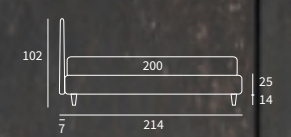

TIME

TIME
Letto Lift
/ Lift bed

HAPPY

Letto Compatto
Piede Peak in metallo colore polvere
/ Compatto bed
Peak feet in powder-coloured metal

GOOD

GOOD RIM

Letto con sistema alzarete Logical
/ Bed with Logical lifting system