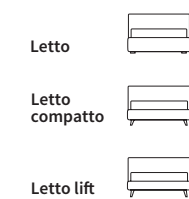

POINT
Letto con sistema alzarete Rise
/ Bed with Rise lifting system