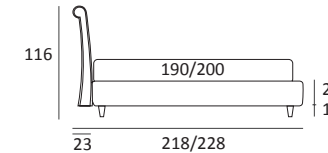

NOVEL LUX COMPATTO

DI SERIE:
Piede in legno **Log** h cm 14, colore wengè

OPTIONAL:
Piede in legno **Log** e **Classic** h cm 14, colori bianco, naturale, wengè
Piede in metallo **Bill** h cm 14, finitura marrone moka

AS STANDARD:
Log wooden foot H 14 cm, colour: wenge

OPTIONALS:
Log and **Classic** wooden foot H 14 cm, colours: white, natural, wenge
Bill metal foot H 14 cm, brown mocha finish