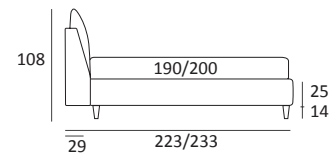

FUN DOUBLE COMPATTO

DI SERIE:
Piede in legno **Log** h cm 14, colore wengè

OPTIONAL:
Piede in legno **Log** h cm 14, colori bianco, naturale
Piede in metallo **Bill** h cm 14, finitura marrone moka
Piede in metallo **Glam, Peak e Wily** h cm 14, finitura cromo, colori polvere, seta
Piede in metallo **Hop e Max** h cm 14, finitura manganese

AS STANDARD:
Log wooden foot H 14 cm, colour: wenge

OPTIONALS:
Log wooden foot H 14 cm, colours: white, natural
Bill metal foot H 14 cm, brown mocha finish
Glam, Peak and Wily metal foot H 14 cm, chrome finish, colours: powder, silk
Hop and Max metal foot H 14 cm, manganese finish