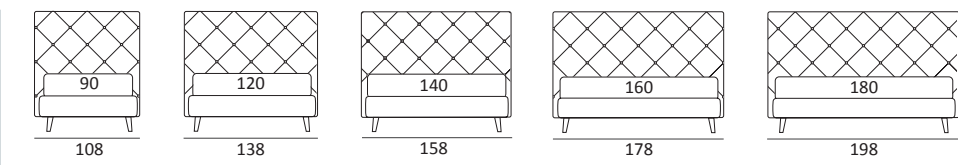

NOVEL LUX LIFT

DI SERIE:
Piede in legno **Log** h cm 18, colore wengè

OPTIONAL:
Piede in legno **Log** e **Classic** h cm 18, colori bianco, naturale, wengè
Piede in metallo **Bill** h cm 18, finitura marrone moka

AS STANDARD:
Log wooden foot H 18 cm, colour: wenge

OPTIONALS:
Log and **Classic** wooden foot H 18 cm, colours: white, natural, wenge
Bill metal foot H 18 cm, brown mocha finish