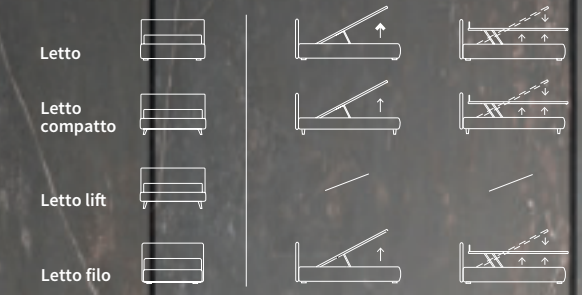

TIME

TIME
Letto Lift
/ Lift bed

HAPPY

Letto Compatto
Piede Peak in metallo colore polvere
/ Compatto bed
Peak feet in powder-coloured metal

GOOD

GOOD RIM

Letto con sistema alzarete Logical
/ Bed with Logical lifting system