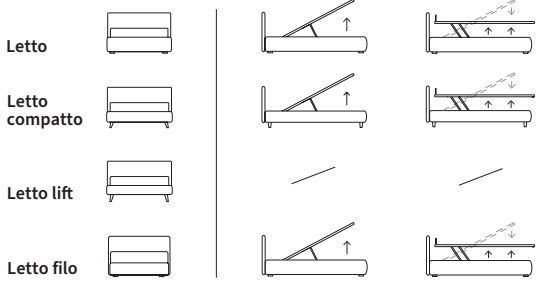

TIME

TIME
Letto Lift
/ Lift bed

HAPPY

Letto Compatto
Piede Peak in metallo colore polvere
/ Compatto bed
Peak feet in powder-coloured metal

GOOD

GOOD RIM

Letto con sistema alzarete Logical
/ Bed with Logical lifting system