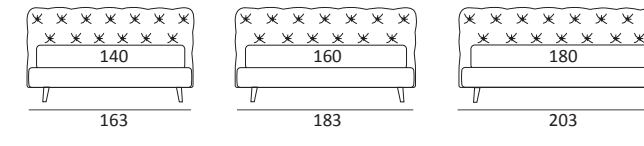

KING LIFT

DI SERIE:
Piede in legno **Log** h cm 18, colore wengè

OPTIONAL:
Piede in legno **Log** e **Classic** h cm 18, colori bianco, naturale, wengè
Piede in metallo **Bill** h cm 18, finitura marrone moka

AS STANDARD:
Log wooden foot H 18 cm, colour: wenge

OPTIONALS:
Log and **Classic** wooden foot H 18 cm, colours: white, natural, wenge
Bill metal foot H 18 cm, brown mocha finish