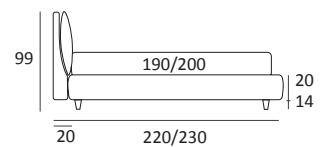

QUIET COMPATTO

DI SERIE:
Piede in legno **Log** h cm 14, colore wengè

OPTIONAL:
Piede in legno **Log** h cm 14, colori bianco, naturale
Piede in metallo **Bill** h cm 14, finitura marrone moka
Piede in metallo **Glam, Peak e Wily** h cm 14, finitura cromo, colori polvere, seta
Piede in metallo **Hop** h cm 14, finitura manganese

AS STANDARD:
Log wooden foot H 14 cm, colour: wenge

OPTIONALS:
Log wooden foot H 14 cm, colours: white, natural
Bill metal foot H 14 cm, brown mocha finish
Glam, Peak and Wily metal foot H 14 cm, chrome finish, colours: powder, silk
Hop metal foot H 14 cm, manganese finish