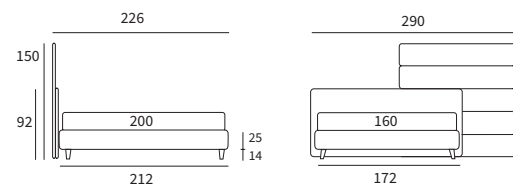

MATCH PROGRAMM

Sommier Compatto
Pannello Match cm L 213 H 92
Pannello modulare Match cm L 155 H 150
e due piani Match cm L 65 e
un piano Match cm L 45 finitura manganese

/ Compact upholstered bed base
Match panel L 213 H 92 cm
Match modular panel L 155 H 150 cm
and two Match shelves L 65 cm and
one Match shelf L 45 cm with manganese finish