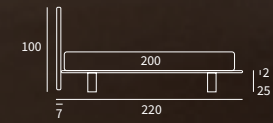

CURIOUS

Letto Autoportante
Piede Jiff in plexiglass
/ Free-standing bed
Jiff feet in plexiglass

WARP

WARP

Letto Autoportante
 Piede Hop in metallo finitura manganese
 / Free-standing bed
 Hop feet in metal with manganese finish