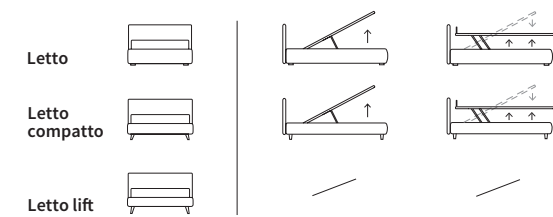

Letto lift

Letto filo

SET

SET

Letto Lift
 Piede Tube in metallo finitura marrone moka
 / Lift bed
 Tube feet in metal with mocha brown finish

HUG

HUG

Letto Compatto
 Piede Bill in metallo finitura marrone moka
 / Compatto Bed
 Bill feet in metal with mocha brown finish