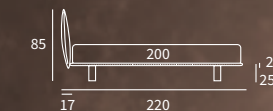

CURIOUS

Letto Autoportante
Piede Jiff in plexiglass
/ Free-standing bed
Jiff feet in plexiglass