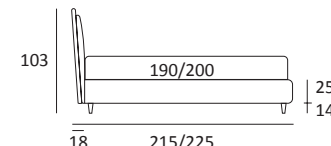

LAP COMPATTO

DI SERIE:
Piede in legno **Log** h cm 14, colore wengè

OPTIONAL:
Piede in legno **Log** h cm 14, colori bianco, naturale
Piede in metallo **Bill** e **Tube** h cm 14, finitura marrone moka
Piede in metallo **Wily** h cm 14, finitura cromo, colori polvere, seta
Piede in metallo **Hop** h cm 14, finitura manganese

AS STANDARD:
Log wooden foot H 14 cm, colour: wenge

OPTIONALS:
Log wooden foot H 14 cm, colours: white, natural, wenge
Bill and **Tube** metal foot H 14 cm, brown mocha finish
Wily metal foot H 14 cm, chrome finish, colours: powder, silk
Hop metal foot H 14 cm, manganese finish