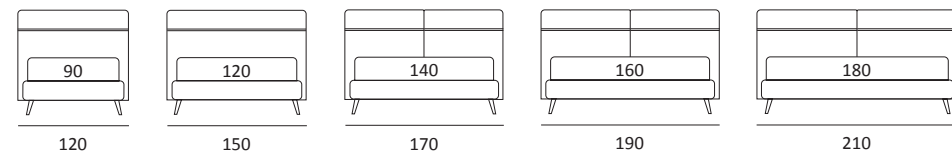

CHOP LIFT

DI SERIE:
Piede in legno **Log** h cm 18, colore wengè

OPTIONAL:
Piede in legno **Log** h cm 18, colori bianco, naturale
Piede in metallo **Bill** e **Tube** h cm 18, finitura marrone moka
Piede in metallo **Glam, Peak** e **Wily** h cm 18, finitura cromo, colori polvere, seta
Piede in metallo **Hop** h cm 18, finitura manganese

AS STANDARD:
Log wooden foot H 18 cm, colour: wenge

OPTIONALS:
Log wooden foot H 18 cm, colours: white, natural
Bill and Tube metal foot H 18 cm, brown mocha finish
Glam, Peak and Wily metal foot H 18 cm, chrome finish, colours: powder, silk
Hop metal foot H 18 cm, manganese finish