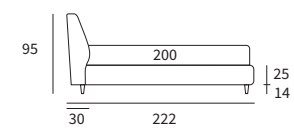

Letto lift

Letto filo

SET

SET

Letto Lift
 Piede Tube in metallo finitura marrone moka
 / Lift bed
 Tube feet in metal with mocha brown finish

HUG

HUG

Letto Compatto
 Piede Bill in metallo finitura marrone moka
 / Compatto Bed
 Bill feet in metal with mocha brown finish