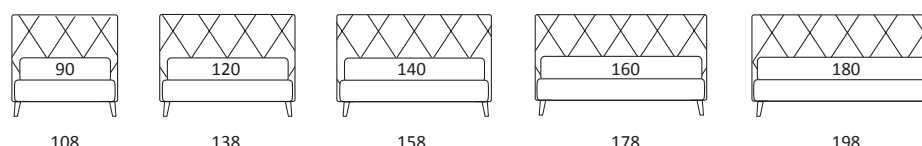

KILT LIFT

DI SERIE:
Piede in legno **Log** h cm 18, colore wengè

OPTIONAL:
Piede in legno **Log** e **Classic** h cm 18, colori bianco, naturale, wengè
Piede in metallo **Bill** h cm 18, finitura marrone moka
Piede in metallo **Glam, Peak** e **Wily** h cm 18, finitura cromo, colori polvere, seta
Piede in metallo **Hop** h cm 18, finitura manganese

AS STANDARD:
Log wooden foot H 18 cm, colour: wenge

OPTIONALS:
Log and **Classic** wooden foot H 18 cm, colours: white, natural, wenge
Bill metal foot H 18 cm, brown mocha finish
Glam, Peak and **Wily** metal foot H 18 cm, chrome finish, colours: powder, silk
Hop metal foot H 18 cm, manganese finish