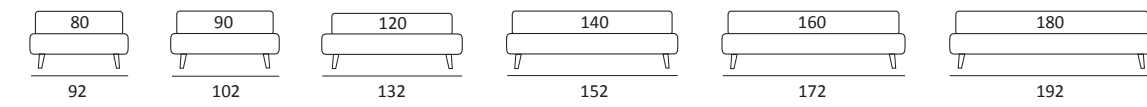

SOMMIER LIFT

DI SERIE:
Piede in legno **Log** h cm 18, colore wengè

OPTIONAL:
Piede in legno **Log** e **Classic** h cm 18, colori bianco, naturale, wengè
Piede in metallo **Bill** e **Tube** h cm 18, finitura marrone moka
Piede in metallo **Glam**, **Peak** e **Wily** h cm 18, finitura cromo, colori polvere, seta
Piede in metallo **Hop** e **Max** h cm 18, finitura manganese

AS STANDARD:
Log wooden foot H 18 cm, colour: wenge

OPTIONALS:
Log and **Classic** wooden foot H 18 cm, colours: white, natural, wenge
Bill and **Tube** metal foot H 18 cm, brown mocha finish
Glam, **Peak** and **Wily** metal foot H 18 cm, chrome finish, colours: powder, silk
Hop and **Max** metal foot H 18 cm, manganese finish