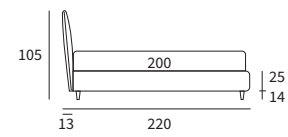

Design with essential lines emphasized
by the refinement of details.

CUT

CUT

Letto Compatto
 Piede Max in metallo finitura manganese
 / Compatto bed
 Max feet in metal with manganese finish

Letto

Letto compatto