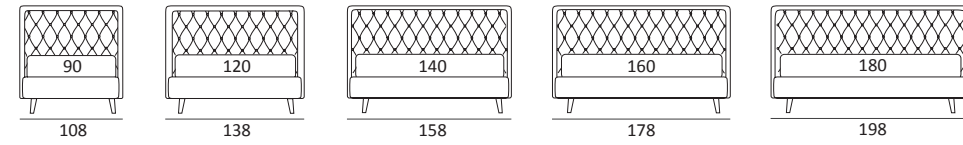

NEST LIFT

DI SERIE:
Piede in legno **Log** h cm 18, colore wengè

OPTIONAL:
Piede in legno **Log** e **Classic** h cm 18, colori bianco, naturale, wengè
Piede in metallo **Bill** h cm 18, finitura marrone moka
Piede in metallo **Hop** h cm 18, finitura manganese

AS STANDARD:
Log wooden foot H 18 cm, colour: wenge

OPTIONALS:
Log and **Classic** wooden foot H 18 cm, colours: white, natural, wenge
Bill metal foot H 18 cm, brown mocha finish
Hop metal foot H 18 cm, manganese finish