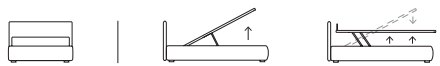

POSITIVE

Letto

Letto lift

Letto Lift
 Piede Peak in metallo colore polvere
 / Lift bed
 Peak feet in powder-coloured metal

CONTEMPORARY

Letto

Letto Lift
Piede Tube in metallo finitura marrone moka
/ Lift bed
Tube feet in metal with mocha brown finish