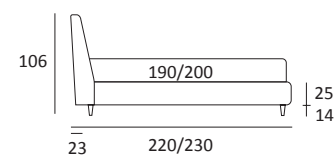

STICK COMPATTO

DI SERIE:
Piede in legno **Log** h cm 14, colore wengè
OPTIONAL:
Piede in legno **Log** h cm 14, colori bianco, naturale
Piede in metallo **Bill** h cm 14, finitura marrone moka
Piede in metallo **Glam, Peak e Wily** h cm 14, finitura cromo, colori polvere, seta
Piede in metallo **Hop** h cm 14, finitura manganese

AS STANDARD:
Log wooden foot H 14 cm, colour: wenge
OPTIONALS:
Log wooden foot H 14 cm, colours: white, natural
Bill metal foot H 14 cm, brown mocha finish
Glam, Peak and Wily metal foot H 14 cm, chrome finish, colours: powder, silk
Hop metal foot H 14 cm, manganese finish