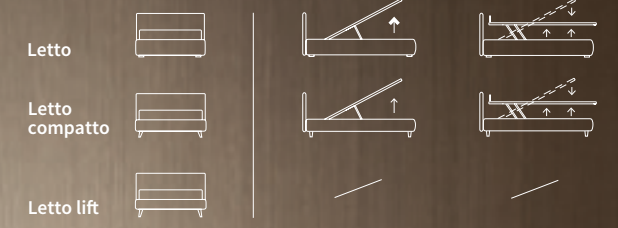

STICK

STICK

Letto Lift
 Piede Hop in metallo
 finitura manganese

/ Lift bed
 Hop feet in metal with
 manganese finish

FUN
DOUBLE

Letto Lift
Piede Log in legno colore naturale
/ Lift bed
Log feet in natural wood colour