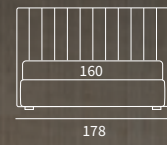

Letto
Piede Classic in legno colore naturale
/ Bed
Classic feet in natural wood colour

NOVEL
STYLE