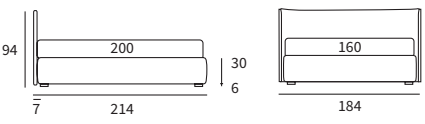

TIME

TIME
Letto Lift
/ Lift bed

HAPPY

Letto Compatto
Piede Peak in metallo colore polvere
/ Compatto bed
Peak feet in powder-coloured metal

GOOD

GOOD RIM

Letto con sistema alzarete Logical
/ Bed with Logical lifting system