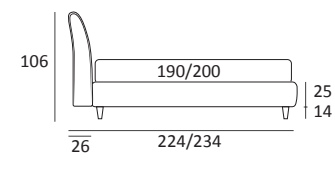

PREMIUM COMPATTO

DI SERIE:
Piede in legno **Log** h cm 14, colore wengè

OPTIONAL:
Piede in legno **Log** e **Classic** h cm 14, colori bianco, naturale, wengè
Piede in metallo **Bill** h cm 14, finitura marrone moka
Piede in metallo **Glam, Peak** e **Wily** h cm 14, finitura cromo, colori polvere, seta
Piede in metallo **Hop** h cm 14, finitura manganese

AS STANDARD:
Log wooden foot H 14 cm, colour: wenge

OPTIONALS:
Log and **Classic** wooden foot H 14 cm, colours: white, natural, wenge
Bill metal foot H 14 cm, brown mocha finish
Glam, Peak and **Wily** metal foot H 14 cm, chrome finish, colours: powder, silk
Hop metal foot H 14 cm, manganese finish