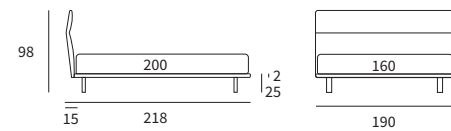

DANCE

Letto Autoportante
Piede Hop in metallo finitura manganese
/ Free-standing bed
Hop feet in metal with manganese finish