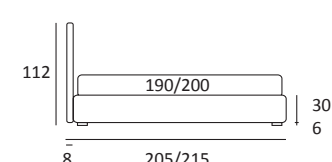

FANCY

DI SERIE:
Piede in legno **Cubic** h cm 6, colore wengè

OPTIONAL:
Piede in legno **Cubic** h cm 6-10, colori grigio, wengè
Piede in legno **Classic** h cm 10, colori bianco, naturale, wengè
Ruote **Carry**

AS STANDARD:
Cubic wooden foot H 6 cm, colour: wenge

OPTIONALS:
Cubic wooden foot H 6-10 cm, colours: grey, wenge
Classic wooden foot H 10 cm, colours: white, natural, wenge
Carry wheels