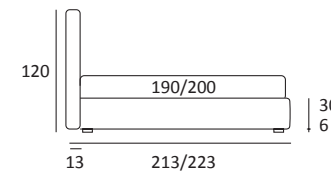

POINT

DI SERIE:
Piede in legno **Cubic** h cm 6, colore wengè

OPTIONAL:
Piede in legno **Cubic** h cm 6-10, colori grigio, wengè

AS STANDARD:
Cubic wooden foot H 6 cm, colour: wenge

OPTIONALS:
Cubic wooden foot H 6-10 cm, colours: grey, wenge