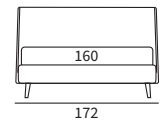

TIME
Letto Lift
/ Lift bed