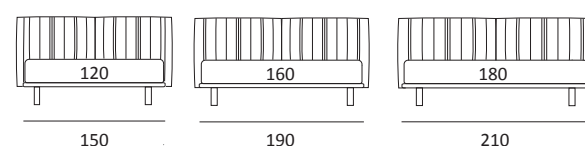

WARP AUTOPORTANTE

DI SERIE:
Piede in ABS **Bolt** h cm 19

OPTIONAL:
Piede in plexiglass **Jiff** h cm 19
Piede in metallo **Glam** h cm 24, finitura cromo, colori polvere, seta
Piede in metallo **Hang** e **Hop** h cm 24, finitura manganese
Piede in metallo **Top** h cm 23, finitura satinato, colori polvere, seta

AS STANDARD:
Bolt Abs feet H 19 cm

OPTIONALS:
Jiff plexiglass foot H 19 cm
Glam metal foot H 24 cm, chrome finish, colours: powder, silk
Hang and **Hop** metal foot H 24 cm, manganese finish
Top metal foot H 23 cm, satin finish, colours: powder, silk