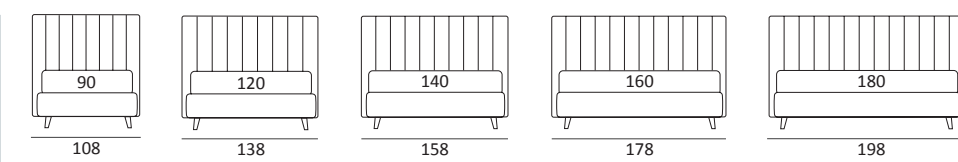

NOVEL STYLE COMPATTO

DI SERIE:
Piede in legno **Log** h cm 14, colore wengè

OPTIONAL:
Piede in legno **Log** e **Classic** h cm 14, colori bianco, naturale, wengè
Piede in metallo **Bill** h cm 14, finitura marrone moka

AS STANDARD:
Log wooden foot H 14 cm, colour: wenge

OPTIONALS:
Log and **Classic** wooden foot H 14 cm, colours: white, natural, wenge
Bill metal foot H 14 cm, brown mocha finish