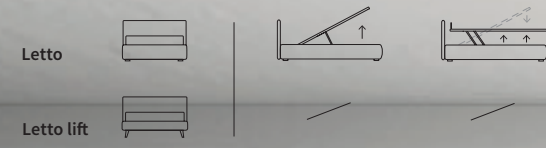

TINY

TINY

Letto Autoportante
 Piede Hang in metallo finitura manganese
 / Free-standing bed
 Hang feet in metal with manganese finish

FANCY

Letto Compatto
 Piede Glam in metallo colore polvere
 / Compatto bed
 Glam feet in powder-coloured metal