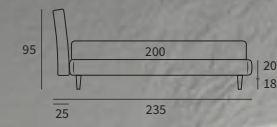

POSITIVE

Letto

Letto lift

Letto Lift
 Piede Peak in metallo colore polvere
 / Lift bed
 Peak feet in powder-coloured metal

CONTEMPORARY

Letto

Letto Lift
Piede Tube in metallo finitura marrone moka
/ Lift bed
Tube feet in metal with mocha brown finish