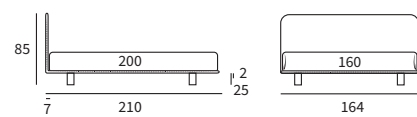

Letto Autoportante
Piede Jiff in plexiglass
/ Free-standing bed
Jiff feet in plexiglass