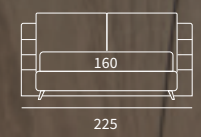

Letto Compatto
Piede Glam in metallo colore polvere
/ Compatto bed
Glam feet in powder-coloured metal