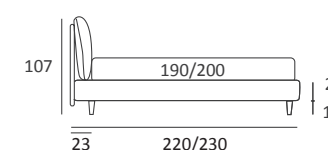

ARTY LIFT

DI SERIE:
Piede in legno **Log** h cm 18, colore wengè

OPTIONAL:
Piede in legno **Log** h cm 18, colori bianco, naturale
Piede in metallo **Bill** e **Tube** h cm 18, finitura marrone moka
Piede in metallo **Glam**, **Peak** e **Wily** h cm 18, finitura cromo, colori polvere, seta
Piede in metallo **Hop** h cm 18, finitura manganese

AS STANDARD:
Log wooden foot H 18 cm, colour: wenge

OPTIONALS:
Log wooden foot H 18 cm, colours: white, natural
Bill and **Tube** metal foot H 18 cm, brown mocha finish
Glam, **Peak** and **Wily** metal foot H 18 cm, chrome finish, colours: powder, silk
Hop metal foot H 18 cm, manganese finish