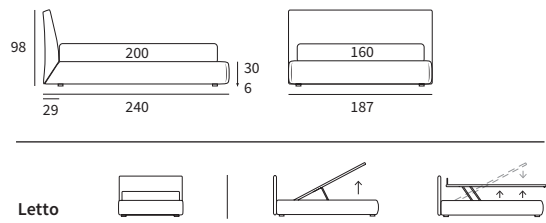

TIME

TIME
Letto Lift
/ Lift bed

HAPPY

Letto Compatto
Piede Peak in metallo colore polvere
/ Compatto bed
Peak feet in powder-coloured metal

GOOD

GOOD RIM

Letto con sistema alzarete Logical
/ Bed with Logical lifting system