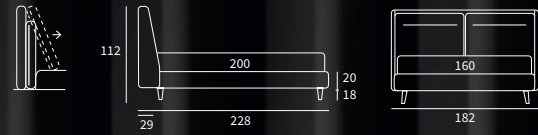

Letto Lift
Piede Bill in metallo finitura marrone moka

/ Lift bed
Bill feet in metal with mocha brown finish

JOIN