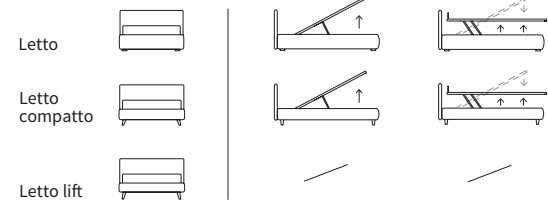

STICK

STICK

Letto Lift
 Piede Hop in metallo
 finitura manganese

/ Lift bed
 Hop feet in metal with
 manganese finish

FUN
DOUBLE

Letto Lift
Piede Log in legno colore naturale
/ Lift bed
Log feet in natural wood colour