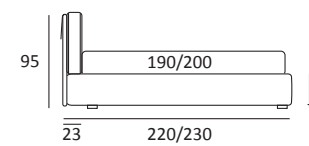

NICE

DI SERIE:
Piede in legno **Cubic** h cm 6, colore wengè

OPTIONAL:
Piede in legno **Cubic** h cm 6-10, colori grigio, wengè
Piede in legno **Classic** h cm 10, colori bianco, naturale, wengè
Ruote **Carry**

AS STANDARD:
Cubic wooden foot H 6 cm, colour: wenge

OPTIONALS:
Cubic wooden foot H 6-10 cm, colours: grey, wenge
Classic wooden foot H 10 cm, colours: white, natural, wenge
Carry wheels