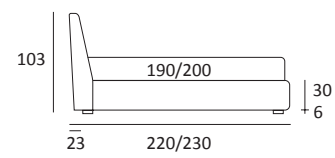

STICK

DI SERIE:
Piede in legno **Cubic** h cm 6, colore wengè
OPTIONAL:
Piede in legno **Cubic** h cm 6-10, colori grigio, wengè
Ruote **Carry**

AS STANDARD:
Cubic wooden foot H 6 cm, colour: wenge
OPTIONALS:
Cubic wooden foot H 6-10 cm, colours: grey, wenge
Carry wheels