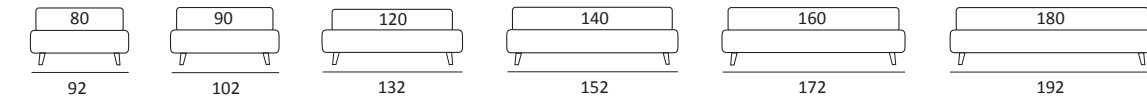

AS STANDARD:
Cubic wooden foot H 6 cm, colour: wenge

OPTIONALS:
Cubic wooden foot H 6-10 cm, colours: grey, wenge
Classic wooden foot H 10 cm, colours: white, natural, wenge
Carry wheels

SOMMIER COMPATTO