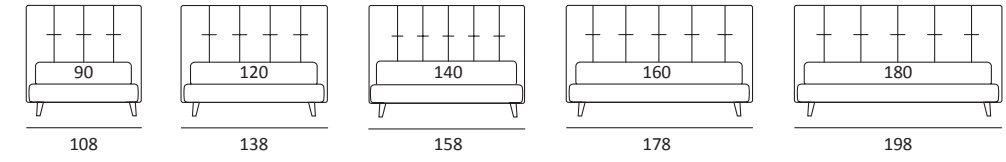

POSITIVE LIFT

DI SERIE:
Piede in legno **Log** h cm 18, colore wengè

OPTIONAL:
Piede in legno **Log** e **Classic** h cm 18, colori bianco, naturale, wengè
Piede in metallo **Bill** h cm 18, finitura marrone moka
Piede in metallo **Glam, Peak** e **Wily** h cm 18, finitura cromo, colori polvere, seta
Piede in metallo **Hop** h cm 18, finitura manganese

AS STANDARD:
Log wooden foot H 18 cm, colour: wenge

OPTIONALS:
Log and **Classic** wooden foot H 18 cm, colours: white, natural, wenge
Bill metal foot H 18 cm, brown mocha finish
Glam, Peak and **Wily** metal foot H 18 cm, chrome finish, colours: powder, silk
Hop metal foot H 18 cm, manganese finish