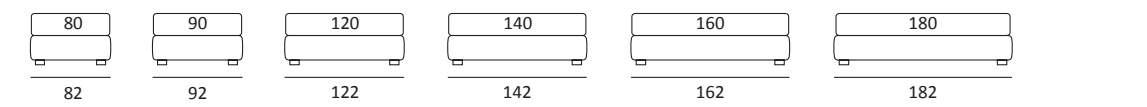

SOMMIER FILO

DI SERIE:
Piede in legno **Cubic** h cm 6, colore wengè

OPTIONAL:
Piede in legno **Cubic** h cm 6-10, colori grigio, wengè
Piede in legno **Classic** h cm 10, colori bianco, naturale, wengè
Ruote **Carry**

AS STANDARD:
Cubic wooden foot H 6 cm, colour: wenge

OPTIONALS:
Cubic wooden foot H 6-10 cm, colours: grey, wenge
Classic wooden foot H 10 cm, colours: white, natural, wenge
Carry wheels