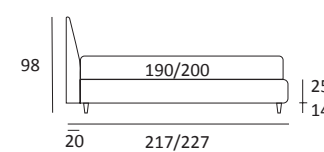

KEEN COMPATTO

DI SERIE:
Piede in legno **Log** h cm 14, colore wengè

OPTIONAL:
Piede in legno **Log** h cm 14, colori bianco, naturale
Piede in metallo **Bill e Tube** h cm 14, finitura marrone moka
Piede in metallo **Glam e Peak** h cm 14, finitura cromo, colori polvere, seta
Piede in metallo **Hop** h cm 14, finitura manganese

AS STANDARD:
Log wooden foot H 14 cm, colour: wenge

OPTIONALS:
Log wooden foot H 14 cm, colours: white, natural
Bill and Tube metal foot H 14 cm, brown mocha finish
Glam and Peak metal foot H 14 cm, chrome finish, colours: powder, silk
Hop metal foot H 14 cm, manganese finish