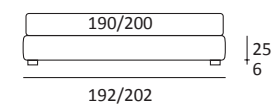

SOMMIER FILO