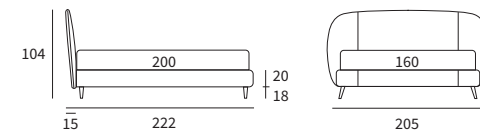

SET

Letto Lift
Piede Tube in metallo finitura marrone moka
/ Lift bed
Tube feet in metal with mocha brown finish