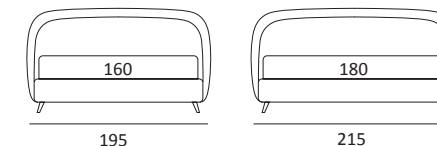

LAP COMPATTO

DI SERIE:
Piede in legno **Log** h cm 14, colore wengè

OPTIONAL:
Piede in legno **Log** h cm 14, colori bianco, naturale
Piede in metallo **Bill** e **Tube** h cm 14, finitura marrone moka
Piede in metallo **Wily** h cm 14, finitura cromo, colori polvere, seta
Piede in metallo **Hop** h cm 14, finitura manganese

AS STANDARD:
Log wooden foot H 14 cm, colour: wenge

OPTIONALS:
Log wooden foot H 14 cm, colours: white, natural, wenge
Bill and **Tube** metal foot H 14 cm, brown mocha finish
Wily metal foot H 14 cm, chrome finish, colours: powder, silk
Hop metal foot H 14 cm, manganese finish