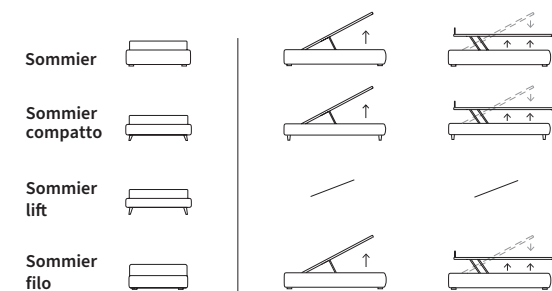

MATCH PROGRAMM

Sommier Compatto
Pannello Match cm L 213 H 92
Pannello modulare Match cm L 155 H 150
e due piani Match cm L 65 e
un piano Match cm L 45 finitura manganese

/ Compact upholstered bed base
Match panel L 213 H 92 cm
Match modular panel L 155 H 150 cm
and two Match shelves L 65 cm and
one Match shelf L 45 cm with manganese finish