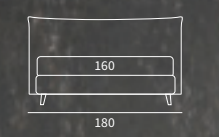

TIME

TIME
Letto Lift
/ Lift bed

HAPPY

Letto Compatto
Piede Peak in metallo colore polvere
/ Compatto bed
Peak feet in powder-coloured metal

GOOD

GOOD RIM

Letto con sistema alzarete Logical
/ Bed with Logical lifting system