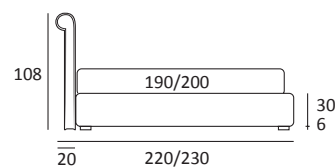

AS STANDARD:
Glam metal foot H 24 cm, colours: powder

OPTIONALS:
Glam metal foot H 24 cm, chrome finish, colours: silk
Hang and **Hop** metal foot H 24 cm, manganese finish

UNIQUE

DI SERIE:
Piede in legno **Cubic** h cm 6, colore wengè