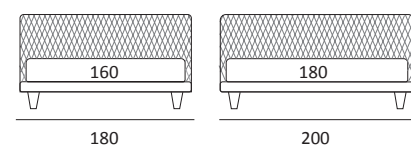

TINY AUTOPORTANTE

DI SERIE:
Piede in metallo **Glam** h cm 24, colore polvere

OPTIONAL:
Piede in metallo **Glam** h cm 24, finitura cromo, colore seta
Piede in metallo **Hang** e **Hop** h cm 24, finitura manganese

AS STANDARD:
Glam metal foot H 24 cm, colours: powder

OPTIONALS:
Glam metal foot H 24 cm, chrome finish, colours: silk
Hang and **Hop** metal foot H 24 cm, manganese finish