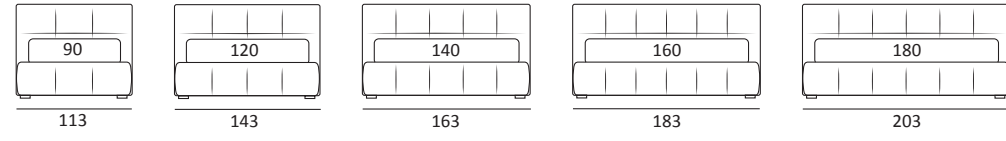

SPECIAL

DI SERIE:
Piede in ABS effetto sospeso

AS STANDARD:
Suspended-effect ABS feet

SQUARE

DI SERIE:
Piede in legno **Cubic** h cm 6, colore wengè
OPTIONAL:
Piede in legno **Cubic** h cm 6-10, colori grigio, wengè

AS STANDARD:
Cubic wooden foot H 6 cm, colour: wenge
OPTIONALS:
Cubic wooden foot H 6-10 cm, colours: grey, wenge