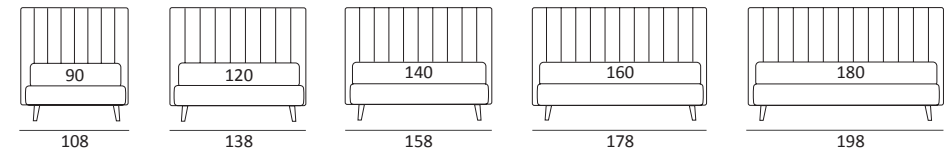

NOVEL STYLE LIFT

DI SERIE:
Piede in legno **Log** h cm 18, colore wengè

OPTIONAL:
Piede in legno **Log** e **Classic** h cm 18, colori bianco, naturale, wengè
Piede in metallo **Bill** h cm 18, finitura marrone moka

AS STANDARD:
Log wooden foot H 18 cm, colour: wenge

OPTIONALS:
Log and **Classic** wooden foot H 18 cm, colours: white, natural, wenge
Bill metal foot H 18 cm, brown mocha finish