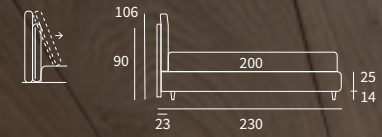

Letto Compatto
Piede Glam in metallo colore polvere
/ Compatto bed
Glam feet in powder-coloured metal