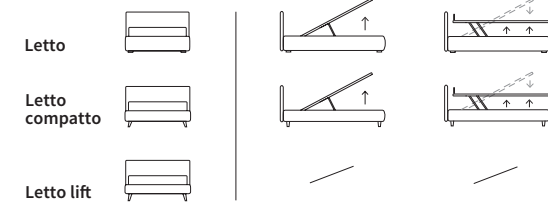

Letto lift

Letto filo

SET

SET

Letto Lift
 Piede Tube in metallo finitura marrone moka
 / Lift bed
 Tube feet in metal with mocha brown finish

HUG

HUG

Letto Compatto
 Piede Bill in metallo finitura marrone moka
 / Compatto Bed
 Bill feet in metal with mocha brown finish