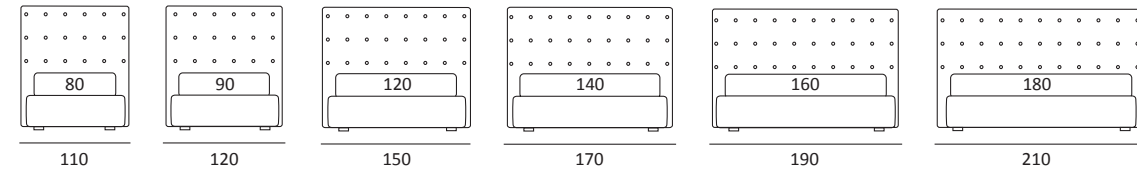

POINT

DI SERIE:
Piede in legno **Cubic** h cm 6, colore wengè

OPTIONAL:
Piede in legno **Cubic** h cm 6-10, colori grigio, wengè

AS STANDARD:
Cubic wooden foot H 6 cm, colour: wenge

OPTIONALS:
Cubic wooden foot H 6-10 cm, colours: grey, wenge