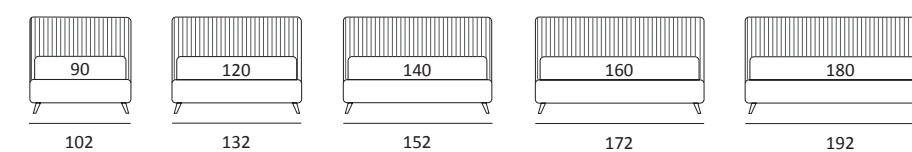

KEEN COMPATTO

DI SERIE:
Piede in legno **Log** h cm 14, colore wengè

OPTIONAL:
Piede in legno **Log** h cm 14, colori bianco, naturale
Piede in metallo **Bill e Tube** h cm 14, finitura marrone moka
Piede in metallo **Glam e Peak** h cm 14, finitura cromo, colori polvere, seta
Piede in metallo **Hop** h cm 14, finitura manganese

AS STANDARD:
Log wooden foot H 14 cm, colour: wenge

OPTIONALS:
Log wooden foot H 14 cm, colours: white, natural
Bill and Tube metal foot H 14 cm, brown mocha finish
Glam and Peak metal foot H 14 cm, chrome finish, colours: powder, silk
Hop metal foot H 14 cm, manganese finish