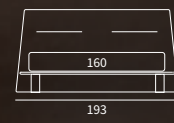

CURIOUS

Letto Autoportante
Piede Jiff in plexiglass
/ Free-standing bed
Jiff feet in plexiglass

WARP

WARP

Letto Autoportante
 Piede Hop in metallo finitura manganese
 / Free-standing bed
 Hop feet in metal with manganese finish