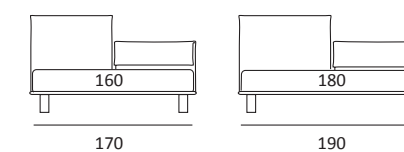

JUST PIANO ORTOPEDICO

DI SERIE:
Piede in ABS **Bolt** h cm 19

OPTIONAL:
Piede in plexiglass **Jiff** h cm 19
Piede in metallo **Glam** h cm 24, finitura cromo, colori polvere, seta
Piede in metallo **Top** h cm 23, finitura satinato, colori polvere, seta
Piede in metallo **Twist** h cm 20, finitura manganese

AS STANDARD:
Bolt ABS foot H 19 cm

OPTIONALS:
Jiff plexiglass foot H 19 cm
Glam metal foot, H 24 cm, finish: chrome, colours: powder, silk
Top metal feet H 23 cm, finish: chrome, colours: powder, silk
Twist metal feet H 20 cm, manganese finish