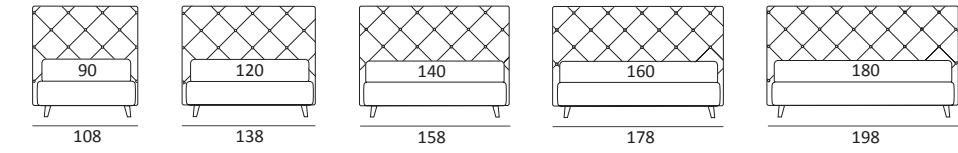

NOVEL LUX COMPATTO

DI SERIE:
Piede in legno **Log** h cm 14, colore wengè

OPTIONAL:
Piede in legno **Log** e **Classic** h cm 14, colori bianco, naturale, wengè
Piede in metallo **Bill** h cm 14, finitura marrone moka

AS STANDARD:
Log wooden foot H 14 cm, colour: wenge

OPTIONALS:
Log and **Classic** wooden foot H 14 cm, colours: white, natural, wenge
Bill metal foot H 14 cm, brown mocha finish