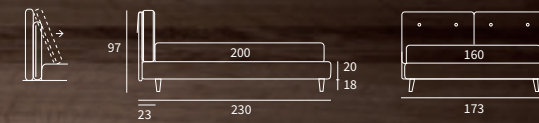

/ Lift bed with lights
 Tube feet in metal with
 mocha brown finish

FORM

FORM
 Letto Compatto
 Piede Glam in metallo colore polvere
 / Compatto bed
 Glam feet in powder-coloured metal

NICE

Letto Lift
Piede Classic in legno colore bianco
/ Lift bed
Classic feet in white wood colour