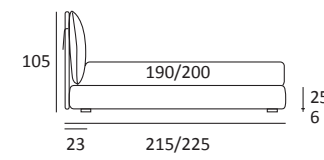

SOFT FILO

DI SERIE:
Piede in legno **Cubic** h cm 6, colore wengè

OPTIONAL:
Piede in legno **Cubic** h cm 6-10, colori grigio, wengè
Piede in legno **Classic** h cm 10, colori bianco, naturale, wengè
Ruote **Carry**

AS STANDARD:
Cubic wooden foot H 6 cm, colour: wenge

OPTIONALS:
Cubic wooden foot H 6-10 cm, colours: grey, wenge
Classic wooden foot H 10 cm, colours: white, natural, wenge
Carry wheels