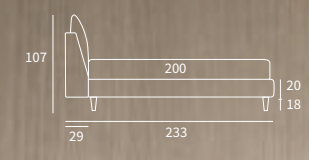

FUN
DOUBLE

Letto Lift
Piede Log in legno colore naturale
/ Lift bed
Log feet in natural wood colour