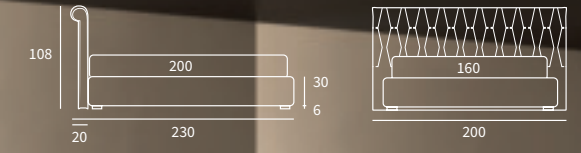

NOVEL
STYLE

NOVEL
LUX

- Letto
- Letto compatto
- Letto lift

Letto Lift
Piede Classic in legno colore bianco
/ Lift bed
Classic feet in white wood colour

QUEEN

QUEEN

Letto

UNIQUE