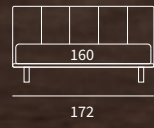

Letto Piano ortopedico
 Piede Twist in metallo finitura manganese
 / Orthopaedic bed
 Twist feet in metal with manganese finish

Letto Piano ortopedico
/ Orthopaedic bed

STYLISH

Letto Piano ortopedico
Piede Wily in metallo colore polvere
/ Orthopaedic bed
Wily feet in powder-coloured metal