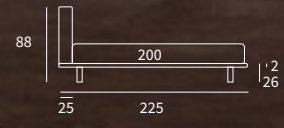

Letto Piano ortopedico
 Piede Twist in metallo finitura manganese
 / Orthopaedic bed
 Twist feet in metal with manganese finish

Letto Piano ortopedico
/ Orthopaedic bed

STYLISH

Letto Piano ortopedico
Piede Wily in metallo colore polvere
/ Orthopaedic bed
Wily feet in powder-coloured metal