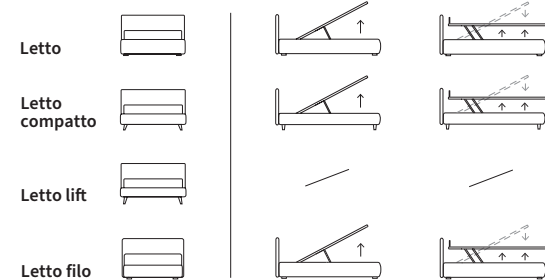

TINY

TINY

Letto Autoportante
 Piede Hang in metallo finitura manganese
 / Free-standing bed
 Hang feet in metal with manganese finish

FANCY

Letto Compatto
 Piede Glam in metallo colore polvere
 / Compatto bed
 Glam feet in powder-coloured metal