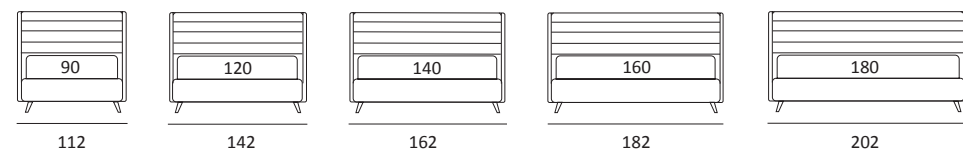

STICK COMPATTO

DI SERIE:
Piede in legno **Log** h cm 14, colore wengè
OPTIONAL:
Piede in legno **Log** h cm 14, colori bianco, naturale
Piede in metallo **Bill** h cm 14, finitura marrone moka
Piede in metallo **Glam, Peak e Wily** h cm 14, finitura cromo, colori polvere, seta
Piede in metallo **Hop** h cm 14, finitura manganese

AS STANDARD:
Log wooden foot H 14 cm, colour: wenge
OPTIONALS:
Log wooden foot H 14 cm, colours: white, natural
Bill metal foot H 14 cm, brown mocha finish
Glam, Peak and Wily metal foot H 14 cm, chrome finish, colours: powder, silk
Hop metal foot H 14 cm, manganese finish