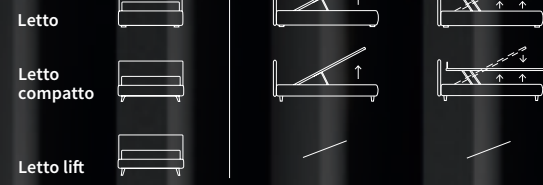

Letto Lift
Piede Bill in metallo finitura marrone moka

/ Lift bed
Bill feet in metal with mocha brown finish

JOIN