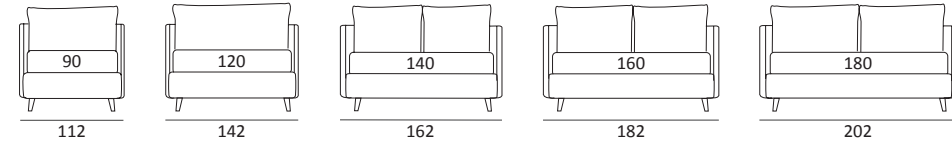

FUN DOUBLE COMPATTO

DI SERIE:
Piede in legno **Log** h cm 14, colore wengè

OPTIONAL:
Piede in legno **Log** h cm 14, colori bianco, naturale
Piede in metallo **Bill** h cm 14, finitura marrone moka
Piede in metallo **Glam, Peak e Wily** h cm 14, finitura cromo, colori polvere, seta
Piede in metallo **Hop e Max** h cm 14, finitura manganese

AS STANDARD:
Log wooden foot H 14 cm, colour: wenge

OPTIONALS:
Log wooden foot H 14 cm, colours: white, natural
Bill metal foot H 14 cm, brown mocha finish
Glam, Peak and Wily metal foot H 14 cm, chrome finish, colours: powder, silk
Hop and Max metal foot H 14 cm, manganese finish