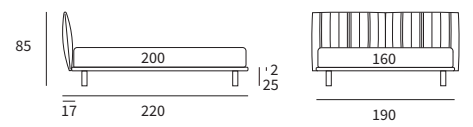

WARP

Letto Autoportante
Piede Hop in metallo finitura manganese
/ Free-standing bed
Hop feet in metal with manganese finish