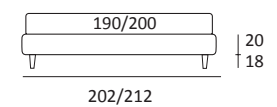

SOMMIER LIFT