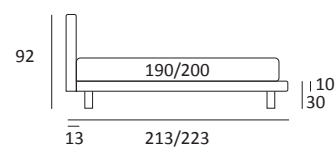

TINY AUTOPORTANTE

DI SERIE:
Piede in metallo **Glam** h cm 24, colore polvere

OPTIONAL:
Piede in metallo **Glam** h cm 24, finitura cromo, colore seta
Piede in metallo **Hang** e **Hop** h cm 24, finitura manganese

AS STANDARD:
Glam metal foot H 24 cm, colours: powder

OPTIONALS:
Glam metal foot H 24 cm, chrome finish, colours: silk
Hang and **Hop** metal foot H 24 cm, manganese finish