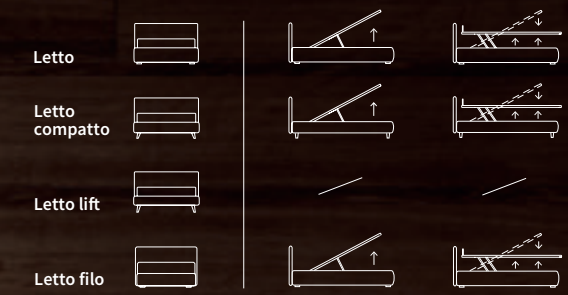

/ Lift bed with lights
 Tube feet in metal with
 mocha brown finish

FORM

FORM
 Letto Compatto
 Piede Glam in metallo colore polvere
 / Compatto bed
 Glam feet in powder-coloured metal

NICE

Letto Lift
Piede Classic in legno colore bianco
/ Lift bed
Classic feet in white wood colour