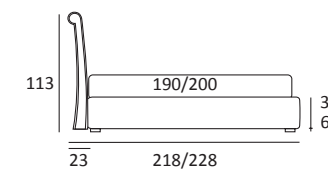

NOVEL STYLE

DI SERIE:
Piede in legno **Cubic** h cm 6, colore wengè

OPTIONAL:
Piede in legno **Cubic** h cm 6-10, colori grigio, wengè
Piede in legno **Classic** h cm 10, colori bianco, naturale, wengè
Ruote **Carry**

AS STANDARD:
Cubic wooden foot H 6 cm, colour: wenge

OPTIONALS:
Cubic wooden foot H 6-10 cm, colours: grey, wenge
Classic wooden foot H 10 cm, colours: white, natural, wenge
Carry wheels