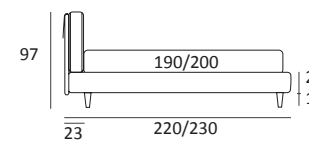

NICE LIFT

DI SERIE:
Piede in legno **Log** h cm 18, colore wengè

OPTIONAL:
Piede in legno **Log** e **Classic** h cm 18, colori bianco, naturale, wengè
Piede in metallo **Bill** h cm 18, finitura marrone moka
Piede in metallo **Hop** h cm 18, finitura manganese
Piede in metallo **Wily** h cm 18, finitura cromo, colori polvere, seta

AS STANDARD:
Log wooden foot H 18 cm, colour: wenge

OPTIONALS:
Log and **Classic** wooden foot H 18 cm, colours: white, natural
Bill metal foot H 18 cm, brown mocha finish
Hop metal foot H 18 cm, manganese finish
Wily metal foot H 18 cm, chrome finish, colours: powder, silk