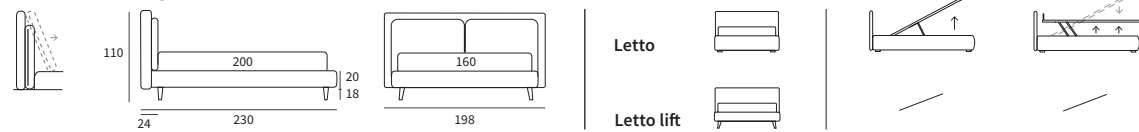

FLUX

Letto Lift con luci
Piede Tube in metallo
finitura marrone moka

/ Lift bed with lights
Tube feet in metal with
mocha brown finish