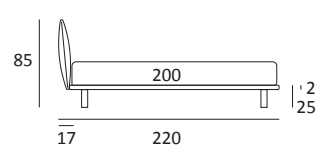

WARP AUTOPORTANTE

DI SERIE:
Piede in ABS **Bolt** h cm 19

OPTIONAL:
Piede in plexiglass **Jiff** h cm 19
Piede in metallo **Glam** h cm 24, finitura cromo, colori polvere, seta
Piede in metallo **Hang** e **Hop** h cm 24, finitura manganese
Piede in metallo **Top** h cm 23, finitura satinato, colori polvere, seta

AS STANDARD:
Bolt Abs feet H 19 cm

OPTIONALS:
Jiff plexiglass foot H 19 cm
Glam metal foot H 24 cm, chrome finish, colours: powder, silk
Hang and **Hop** metal foot H 24 cm, manganese finish
Top metal foot H 23 cm, satin finish, colours: powder, silk