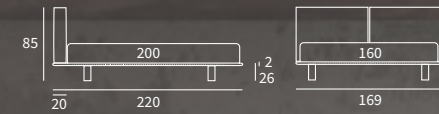

Letto Piano ortopedico
/ Orthopaedic bed

STYLISH