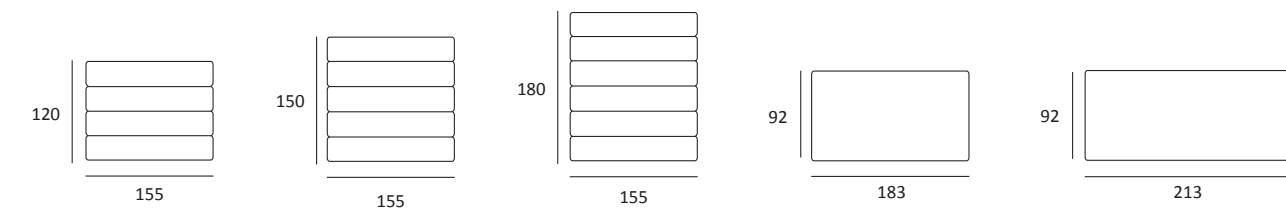

AS STANDARD:
Cubic wooden foot H 6 cm, colour: wenge

OPTIONALS:
Cubic wooden foot H 6-10 cm, colours: grey, wenge
Classic wooden foot H 10 cm, colours: white, natural, wenge
Carry wheels

PANNELLI MATCH SP CM 7