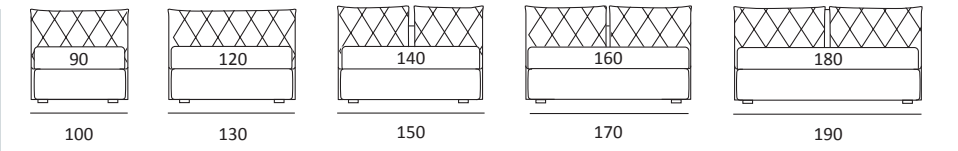

SOFT FILO

DI SERIE:
Piede in legno **Cubic** h cm 6, colore wengè

OPTIONAL:
Piede in legno **Cubic** h cm 6-10, colori grigio, wengè
Piede in legno **Classic** h cm 10, colori bianco, naturale, wengè
Ruote **Carry**

AS STANDARD:
Cubic wooden foot H 6 cm, colour: wenge

OPTIONALS:
Cubic wooden foot H 6-10 cm, colours: grey, wenge
Classic wooden foot H 10 cm, colours: white, natural, wenge
Carry wheels