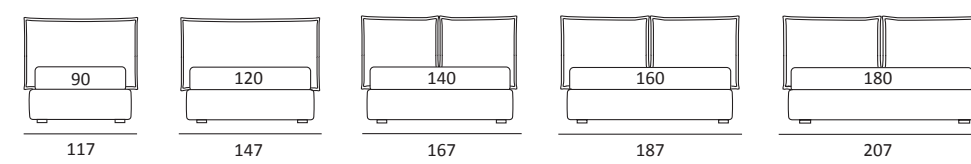

WISP

DI SERIE:
Piede in legno **Cubic** h cm 6, colore wengè

OPTIONAL:
Piede in legno **Cubic** h cm 6-10, colori grigio, wengè
Ruote **Carry**

AS STANDARD:
Cubic wooden foot H 6 cm, colour: wenge

OPTIONALS:
Cubic wooden foot H 6-10 cm, colours: grey, wenge
Carry wheels

Cuscini reclinabili
Recliner cushions