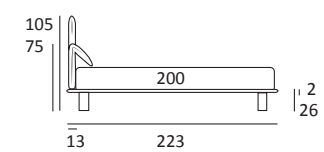

JUST PIANO ORTOPEDICO

DI SERIE:
Piede in ABS **Bolt** h cm 19

OPTIONAL:
Piede in plexiglass **Jiff** h cm 19
Piede in metallo **Glam** h cm 24, finitura cromo, colori polvere, seta
Piede in metallo **Top** h cm 23, finitura satinato, colori polvere, seta
Piede in metallo **Twist** h cm 20, finitura manganese

AS STANDARD:
Bolt ABS foot H 19 cm

OPTIONALS:
Jiff plexiglass foot H 19 cm
Glam metal foot, H 24 cm, finish: chrome, colours: powder, silk
Top metal feet H 23 cm, finish: chrome, colours: powder, silk
Twist metal feet H 20 cm, manganese finish