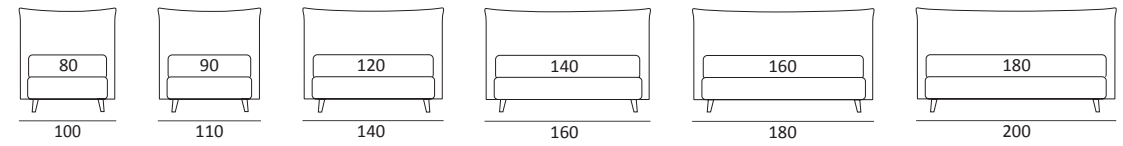

GOOD COMPATTO

DI SERIE:
Piede in legno **Log** h cm 14, colore wengè

OPTIONAL:
Piede in legno **Log** h cm 14, colori bianco, naturale
Piede in metallo **Bill e Tube** h cm 14, finitura marrone moka
Piede in metallo **Glam, Peak e Wily** h cm 14, finitura cromo, colori polvere, seta
Piede in metallo **Hop e Max** h cm 14, finitura manganese

AS STANDARD:
Log wooden foot H 14 cm, colour: wenge

OPTIONALS:
Log wooden foot H 14 cm, colours: white, natural
Bill and Tube metal foot H 14 cm, brown mocha finish
Glam, Peak and Wily metal foot H 14 cm, chrome finish, colours: powder, silk
Hop and Max metal foot H 14 cm, manganese finish