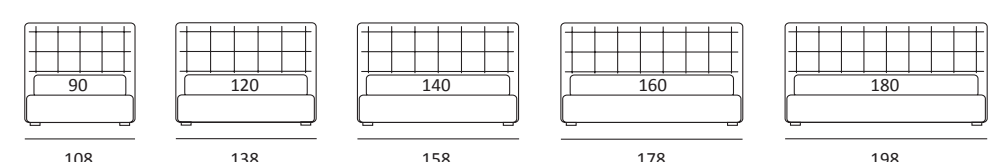

FANCY

DI SERIE:
Piede in legno **Cubic** h cm 6, colore wengè

OPTIONAL:
Piede in legno **Cubic** h cm 6-10, colori grigio, wengè
Piede in legno **Classic** h cm 10, colori bianco, naturale, wengè
Ruote **Carry**

AS STANDARD:
Cubic wooden foot H 6 cm, colour: wenge

OPTIONALS:
Cubic wooden foot H 6-10 cm, colours: grey, wenge
Classic wooden foot H 10 cm, colours: white, natural, wenge
Carry wheels