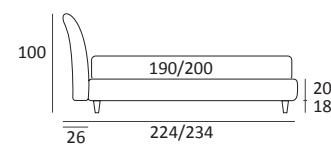

KILT LIFT

DI SERIE:
Piede in legno **Log** h cm 18, colore wengè

OPTIONAL:
Piede in legno **Log** e **Classic** h cm 18, colori bianco, naturale, wengè
Piede in metallo **Bill** h cm 18, finitura marrone moka
Piede in metallo **Glam, Peak** e **Wily** h cm 18, finitura cromo, colori polvere, seta
Piede in metallo **Hop** h cm 18, finitura manganese

AS STANDARD:
Log wooden foot H 18 cm, colour: wenge

OPTIONALS:
Log and **Classic** wooden foot H 18 cm, colours: white, natural, wenge
Bill metal foot H 18 cm, brown mocha finish
Glam, Peak and **Wily** metal foot H 18 cm, chrome finish, colours: powder, silk
Hop metal foot H 18 cm, manganese finish