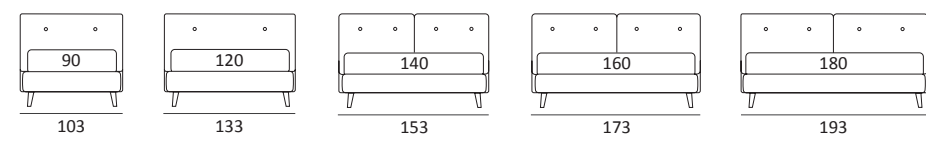

NICE LIFT

DI SERIE:
Piede in legno **Log** h cm 18, colore wengè

OPTIONAL:
Piede in legno **Log** e **Classic** h cm 18, colori bianco, naturale, wengè
Piede in metallo **Bill** h cm 18, finitura marrone moka
Piede in metallo **Hop** h cm 18, finitura manganese
Piede in metallo **Wily** h cm 18, finitura cromo, colori polvere, seta

AS STANDARD:
Log wooden foot H 18 cm, colour: wenge

OPTIONALS:
Log and **Classic** wooden foot H 18 cm, colours: white, natural
Bill metal foot H 18 cm, brown mocha finish
Hop metal foot H 18 cm, manganese finish
Wily metal foot H 18 cm, chrome finish, colours: powder, silk