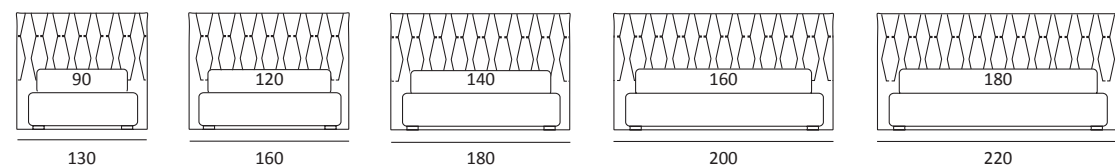

AS STANDARD:
Glam metal foot H 24 cm, colours: powder

OPTIONALS:
Glam metal foot H 24 cm, chrome finish, colours: silk
Hang and **Hop** metal foot H 24 cm, manganese finish

UNIQUE

DI SERIE:
Piede in legno **Cubic** h cm 6, colore wengè