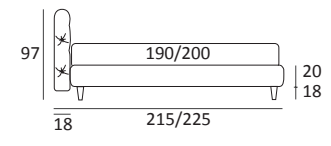

KING LIFT

DI SERIE:
Piede in legno **Log** h cm 18, colore wengè

OPTIONAL:
Piede in legno **Log** e **Classic** h cm 18, colori bianco, naturale, wengè
Piede in metallo **Bill** h cm 18, finitura marrone moka

AS STANDARD:
Log wooden foot H 18 cm, colour: wenge

OPTIONALS:
Log and **Classic** wooden foot H 18 cm, colours: white, natural, wenge
Bill metal foot H 18 cm, brown mocha finish