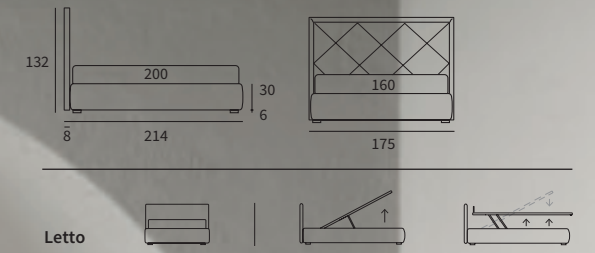

LAP

POINT

POINT
 Letto con sistema alzarete Rise
 / Bed with Rise lifting system

PRECIOUS

MATCH
PROGRAMM

MATCH PROGRAMM

Sommier
 Pannello Match cm L 183 H 92
 Due pannelli modulari Match cm L 155 H 120 e
 due piani Match cm L 45 finitura manganese

/ Upholstered bed base
 Match Panel L 183 H 92 cm
 Two modular Match panels L 155 H 120 cm and
 two Match shelves L 45 cm with manganese finish

Sommier

Sommier
 compatto

Sommier
 lift

Sommier
 filo

MATCH
PROGRAMM