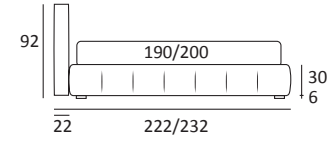

SQUARE

DI SERIE:
Piede in legno **Cubic** h cm 6, colore wengè
OPTIONAL:
Piede in legno **Cubic** h cm 6-10, colori grigio, wengè

AS STANDARD:
Cubic wooden foot H 6 cm, colour: wenge
OPTIONALS:
Cubic wooden foot H 6-10 cm, colours: grey, wenge