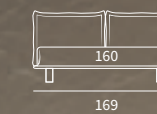

CLEVER

Letto autoportante
 Piede Hang in metallo
 finitura manganese

/ Free-standing bed
 Hang feet in metal with
 manganese finish

HONEY

Letto Piano ortopedico
/ Orthopaedic bed

DEEP

JUST

JUST