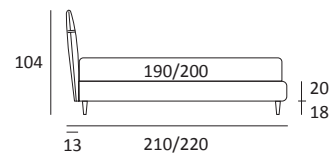

CHOP LIFT

DI SERIE:
Piede in legno **Log** h cm 18, colore wengè

OPTIONAL:
Piede in legno **Log** h cm 18, colori bianco, naturale
Piede in metallo **Bill** e **Tube** h cm 18, finitura marrone moka
Piede in metallo **Glam, Peak** e **Wily** h cm 18, finitura cromo, colori polvere, seta
Piede in metallo **Hop** h cm 18, finitura manganese

AS STANDARD:
Log wooden foot H 18 cm, colour: wenge

OPTIONALS:
Log wooden foot H 18 cm, colours: white, natural
Bill and Tube metal foot H 18 cm, brown mocha finish
Glam, Peak and Wily metal foot H 18 cm, chrome finish, colours: powder, silk
Hop metal foot H 18 cm, manganese finish