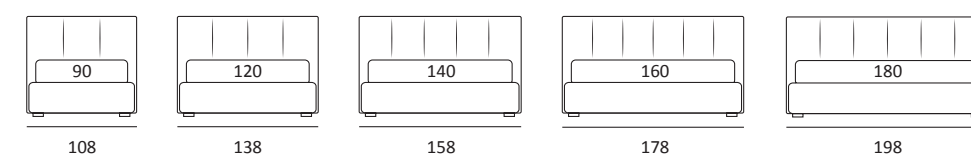

PREMIUM

DI SERIE:
Piede in legno **Cubic** h cm 6, colore wengè

OPTIONAL:
Piede in legno **Cubic** h cm 6-10, colori grigio, wengè
Piede in legno **Classic** h cm 10, colori bianco, naturale, wengè
Ruote **Carry**

AS STANDARD:
Cubic wooden foot H 6 cm, colour: wenge

OPTIONALS:
Cubic wooden foot H 6-10 cm, colours: grey, wenge
Classic wooden foot H 10 cm, colours: white, natural, wenge
Carry wheels