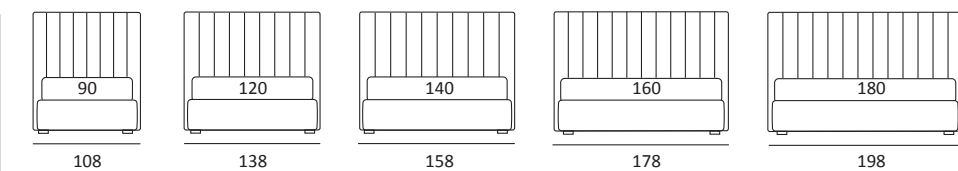

NOVEL STYLE

DI SERIE:
Piede in legno **Cubic** h cm 6, colore wengè

OPTIONAL:
Piede in legno **Cubic** h cm 6-10, colori grigio, wengè
Piede in legno **Classic** h cm 10, colori bianco, naturale, wengè
Ruote **Carry**

AS STANDARD:
Cubic wooden foot H 6 cm, colour: wenge

OPTIONALS:
Cubic wooden foot H 6-10 cm, colours: grey, wenge
Classic wooden foot H 10 cm, colours: white, natural, wenge
Carry wheels