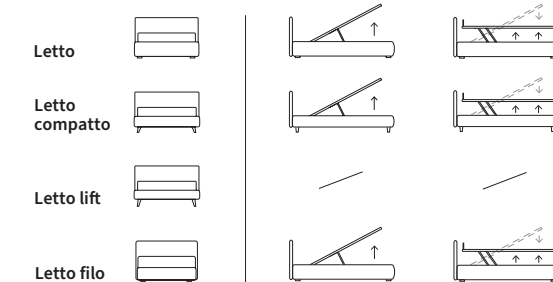

FORM
Letto Compatto
Piede Glam in metallo colore polvere
/ Compatto bed
Glam feet in powder-coloured metal