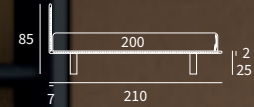

Letto Autoportante
Piede Jiff in plexiglass
/ Free-standing bed
Jiff feet in plexiglass

CLEVER