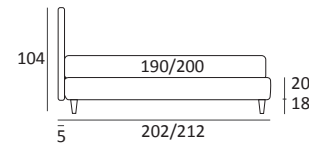

NEST LIFT

DI SERIE:
Piede in legno **Log** h cm 18, colore wengè

OPTIONAL:
Piede in legno **Log** e **Classic** h cm 18, colori bianco, naturale, wengè
Piede in metallo **Bill** h cm 18, finitura marrone moka
Piede in metallo **Hop** h cm 18, finitura manganese

AS STANDARD:
Log wooden foot H 18 cm, colour: wenge

OPTIONALS:
Log and **Classic** wooden foot H 18 cm, colours: white, natural, wenge
Bill metal foot H 18 cm, brown mocha finish
Hop metal foot H 18 cm, manganese finish