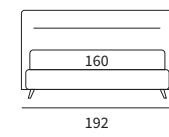

Design with essential lines emphasized
by the refinement of details.

CUT

CUT

Letto Compatto
 Piede Max in metallo finitura manganese
 / Compatto bed
 Max feet in metal with manganese finish

Letto

Letto compatto