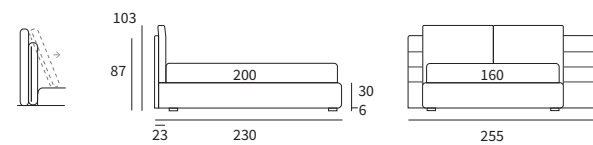

Letto laterale dx
Pouff Smash multifunzione
/ Right side bed
Multifunctional Smash pouf

SMASH