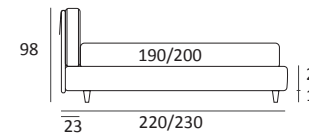

NICE COMPATTO

DI SERIE:
Piede in legno **Log** h cm 14, colore wengè

OPTIONAL:
Piede in legno **Log** e **Classic** h cm 14, colori bianco, naturale, wengè
Piede in metallo **Bill** h cm 14, finitura marrone moka
Piede in metallo **Hop** h cm 14, finitura manganese
Piede in metallo **Wily** h cm 14, finitura cromo, colori polvere, seta

AS STANDARD:
Log wooden foot H 14 cm, colour: wenge

OPTIONALS:
Log and **Classic** wooden foot H 14 cm, colours: white, natural
Bill metal foot H 14 cm, brown mocha finish
Hop metal foot H 14 cm, manganese finish
Wily metal foot H 14 cm, chrome finish, colours: powder, silk