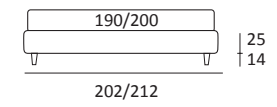

AS STANDARD:
Cubic wooden foot H 6 cm, colour: wenge

OPTIONALS:
Cubic wooden foot H 6-10 cm, colours: grey, wenge
Classic wooden foot H 10 cm, colours: white, natural, wenge
Carry wheels

SOMMIER COMPATTO