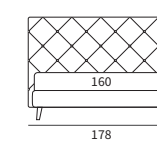

NOVEL
LUX

- Letto
- Letto compatto
- Letto lift