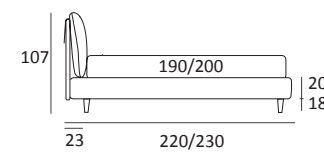

SOFT LIFT

DI SERIE:
Piede in legno **Log** h cm 18, colore wengè

OPTIONAL:
Piede in legno **Log** e **Classic** h cm 18, colori bianco, naturale, wengè
Piede in metallo **Bill** e **Tube** h cm 18, finitura marrone moka
Piede in metallo **Hop** h cm 18, finitura manganese
Piede in metallo **Peak** e **Wily** h cm 18, finitura cromo, colori polvere, seta

AS STANDARD:
Log wooden foot H 18 cm, colour: wenge

OPTIONALS:
Log and **Classic** wooden foot H 18 cm, colours: white, natural, wenge
Bill and **Tube** metal foot H 18 cm, brown mocha finish
Hop metal foot H 18 cm, manganese finish
Peak and **Wily** metal foot H 18 cm, chrome finish, colours: powder, silk