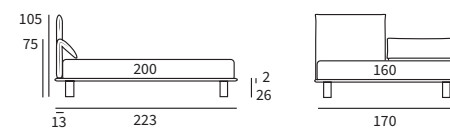

JUST

Letto Piano ortopedico
Piede Twist in metallo finitura manganese
/ Orthopaedic bed
Twist feet in metal with manganese finish