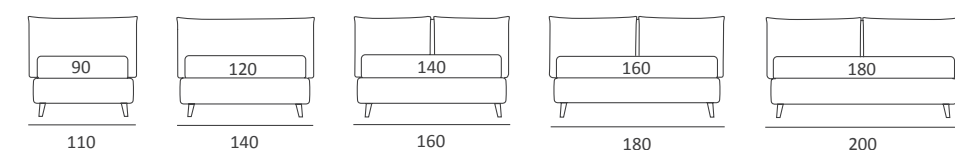

ARTY LIFT

DI SERIE:
Piede in legno **Log** h cm 18, colore wengè

OPTIONAL:
Piede in legno **Log** h cm 18, colori bianco, naturale
Piede in metallo **Bill** e **Tube** h cm 18, finitura marrone moka
Piede in metallo **Glam**, **Peak** e **Wily** h cm 18, finitura cromo, colori polvere, seta
Piede in metallo **Hop** h cm 18, finitura manganese

AS STANDARD:
Log wooden foot H 18 cm, colour: wenge

OPTIONALS:
Log wooden foot H 18 cm, colours: white, natural
Bill and **Tube** metal foot H 18 cm, brown mocha finish
Glam, **Peak** and **Wily** metal foot H 18 cm, chrome finish, colours: powder, silk
Hop metal foot H 18 cm, manganese finish