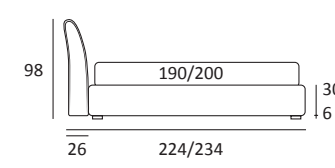

PREMIUM

DI SERIE:
Piede in legno **Cubic** h cm 6, colore wengè

OPTIONAL:
Piede in legno **Cubic** h cm 6-10, colori grigio, wengè
Piede in legno **Classic** h cm 10, colori bianco, naturale, wengè
Ruote **Carry**

AS STANDARD:
Cubic wooden foot H 6 cm, colour: wenge

OPTIONALS:
Cubic wooden foot H 6-10 cm, colours: grey, wenge
Classic wooden foot H 10 cm, colours: white, natural, wenge
Carry wheels