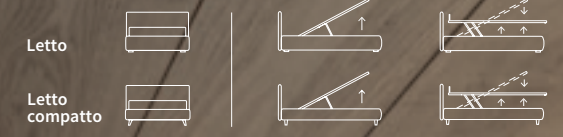

Letto Compatto
Piede Glam in metallo colore polvere
/ Compatto bed
Glam feet in powder-coloured metal