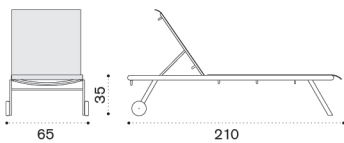

→ 7 | 1 box 56X68X100H 18 Kg → 2

Elisir

Dining armchair

Item	Description
 EIPDB31	Metal lily white
 EIPDB40	Metal mud grey
 EIPDB51	Metal coffee brown
  EICUSSPDAW25	Cushion, (seat+back) nature white
  EICUSSPDAW24	Cushion, (seat+back) nature grey
  EICUSSPDPW87	Cushion, (seat+back) beige
  EICUSEPDAW25	Cushion, nature white
  EICUSEPDAW24	Cushion, nature grey
 CUSEPREIA1	Cushion pratic, ivory
 COVER155	Rain cover 76 x 62 h105 (4 armchairs)

 → 8,5  |  1 box 72X68X102H 23 Kg  → 2

Sunbed

  EILEB31E57	White ethitex + metal lily white
  EILEB40E52	Dove grey ethitex + metal mud grey

 → 17    1 box 67X215X18H 24 Kg

Smart - side table

 SMTCRD31	Aluminium lily white
 SMTCRD40	Aluminium mud grey