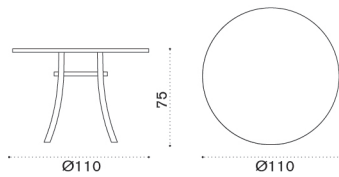

Lounge armchair

→ 18,8 h | 1 box 85X90X92H 20 Kg

- EIPLS31
- EIPLS40
- EIPLS51
- EIPLS68

Metal lily white
 Metal mud grey
 Metal coffee brown
 Metal dark green

- EICUPLAW25
- EICUPLAW24
- EICUPLPW87
- COVER157

Cushions (seat+back), nature white
 Cushions (seat+back), nature grey
 Cushions (seat+back), beige
 Rain cover 78 x 84 h84

Elisir

Coffee table 80x80

→ 15,5 | 1 box 90X90X50H 20 Kg

Item

- EITCQB31
- EITCQB40
- EITCQB51
- EITCQB68

Description

- Metal lily white
- Metal mud grey
- Metal coffee brown
- Metal dark green

Round dining table Ø110

→ 21,5 5 2 boxes 1X 116X117X7H 17,5 Kg + 1X 62X63X75H 10 Kg

- EITPTB31
- EITPTB40
- EITPTB51