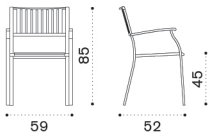

→ 85 8-10 | 1 box 119X231X41H 121 Kg

- EITPRM2B31
- EITPRM2B40
- EITPRM2B51

- Metal lily white
- Metal mud grey
- Metal coffee brown

- COVER125

Rain cover 201 x 101 h75

Dining chair

- EISEB31
- EISEB40
- EISEB51

- Metal lily white
- Metal mud grey
- Metal coffee brown

- EICUSSPDAW25 Cushion, (seat+back) nature white
- EICUSSPDAW24 Cushion, (seat+back) nature grey
- EICUSSPDPW87 Cushion, (seat+back) beige
- EICUSEPDAW25 Cushion, nature white
- EICUSEPDAW24 Cushion, nature grey
- CUSEPREIA1 Cushion pratic, ivory
- COVER116 Rain cover 52 x 76 h100 (6 chairs)

→ 7 | 1 box 56X68X100H 18 Kg → 2

Elisir

Dining armchair

Item	Description
 EIPDB31	Metal lily white
 EIPDB40	Metal mud grey
 EIPDB51	Metal coffee brown
  EICUSSPDAW25	Cushion, (seat+back) nature white
  EICUSSPDAW24	Cushion, (seat+back) nature grey
  EICUSSPDPW87	Cushion, (seat+back) beige
  EICUSEPDAW25	Cushion, nature white
  EICUSEPDAW24	Cushion, nature grey
 CUSEPREIA1	Cushion pratic, ivory
 COVER155	Rain cover 76 x 62 h105 (4 armchairs)

 → 8,5  |  1 box 72X68X102H 23 Kg  → 2

Sunbed

  EILEB31E57	White ethitex + metal lily white
  EILEB40E52	Dove grey ethitex + metal mud grey

 → 17    1 box 67X215X18H 24 Kg

Smart - side table

 SMTCRD31	Aluminium lily white
 SMTCRD40	Aluminium mud grey