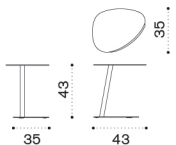

→ 7 | 1 box 56X68X100H 18 Kg → 2

Elisir

Dining armchair

Item	Description
 EIPDB31	Metal lily white
 EIPDB40	Metal mud grey
 EIPDB51	Metal coffee brown
  EICUSSPDAW25	Cushion, (seat+back) nature white
  EICUSSPDAW24	Cushion, (seat+back) nature grey
  EICUSSPDPW87	Cushion, (seat+back) beige
  EICUSEPDAW25	Cushion, nature white
  EICUSEPDAW24	Cushion, nature grey
 CUSEPREIA1	Cushion pratic, ivory
 COVER155	Rain cover 76 x 62 h105 (4 armchairs)

 → 8,5  |  1 box 72X68X102H 23 Kg  → 2

Sunbed

  EILEB31E57	White ethitex + metal lily white
  EILEB40E52	Dove grey ethitex + metal mud grey

 → 17    1 box 67X215X18H 24 Kg

Smart - side table

 SMTCRD31	Aluminium lily white
 SMTCRD40	Aluminium mud grey