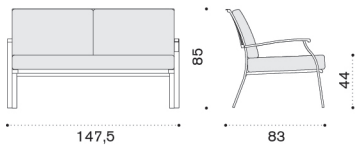

Ethitex White

Ethitex Dove Grey

Rain cover

Ethi-Care

2 seater sofa

→ 33,5 h | 1 box 88X153X92H 40,5 Kg

Item

- EID2S31
- EID2S40
- EID2S51
- EID2S68

Description

Metal lily white
 Metal mud grey
 Metal coffee brown
 Metal dark green

- EICUD2AW25
- EICUD2AW24
- EICUD2PPW87
- COVER156

Cushion, (seat+2 back) nature white
 Cushion, (seat+2 back) nature grey
 Cushion, (seat+2 back) beige
 Rain cover 148 x 84 h84

Lounge armchair

→ 18,8 h | 1 box 85X90X92H 20 Kg

- EIPLS31
- EIPLS40
- EIPLS51
- EIPLS68

Metal lily white
 Metal mud grey
 Metal coffee brown
 Metal dark green

- EICUPLAW25
- EICUPLAW24
- EICUPLPW87
- COVER157

Description

- Metal lily white
- Metal mud grey
- Metal coffee brown
- Metal dark green

Round dining table Ø110

→ 21,5 5 2 boxes 1X 116X117X7H 17,5 Kg + 1X 62X63X75H 10 Kg

- EITPTB31
- EITPTB40
- EITPTB51