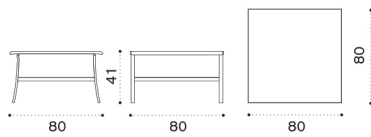

Lounge armchair

→ 18,8 h | 1 box 85X90X92H 20 Kg

- EIPLS31
- EIPLS40
- EIPLS51
- EIPLS68

Metal lily white
 Metal mud grey
 Metal coffee brown
 Metal dark green

- EICUPLAW25
- EICUPLAW24
- EICUPLPW87
- COVER157

Cushions (seat+back), nature white
 Cushions (seat+back), nature grey
 Cushions (seat+back), beige
 Rain cover 78 x 84 h84

Elisir

Coffee table 80x80

→ 15,5 | 1 box 90X90X50H 20 Kg

Item

- EITCQB31
- EITCQB40
- EITCQB51
- EITCQB68