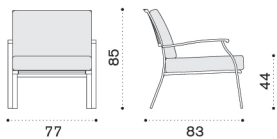

Ethitex White

Ethitex Dove Grey

Rain cover

Ethi-Care

2 seater sofa

→ 33,5 h | 1 box 88X153X92H 40,5 Kg

Item

- EID2S31
- EID2S40
- EID2S51
- EID2S68

Description

Metal lily white
 Metal mud grey
 Metal coffee brown
 Metal dark green

- EICUD2AW25
- EICUD2AW24
- EICUD2PPW87
- COVER156

Cushion, (seat+2 back) nature white
 Cushion, (seat+2 back) nature grey
 Cushion, (seat+2 back) beige
 Rain cover 148 x 84 h84

Lounge armchair

→ 18,8 h | 1 box 85X90X92H 20 Kg

- EIPLS31
- EIPLS40
- EIPLS51
- EIPLS68

Metal lily white
 Metal mud grey
 Metal coffee brown
 Metal dark green

- EICUPLAW25
- EICUPLAW24
- EICUPLPW87
- COVER157