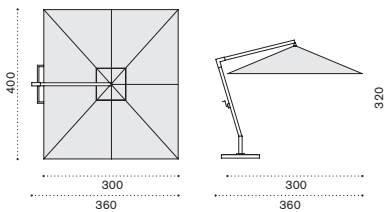

Acrylic Lilac

Rain cover

Ethi-Care

Rectangular umbrella 4x3 m

Item

-   HOOBRFA1
-   HOOBRFA12
-   HOOBRFA10

Description

- Ivory + base
- Dove grey + base
- Lilac + base