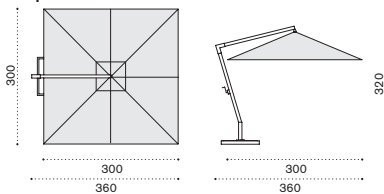

Square umbrella 3x3 m

- HOOBQFA1
- HOOBQFA12
- HOOBQFA10

- Ivory + base
- Dove grey + base
- Lilac + base

- SETMA8PZ
- COVER245

- Concrete tiles - 8 pcs
- Rain cover for Holiday

umbrella → 85 + tiles → 167 | 3 boxes 1X 265X23X23H 21 Kg + 1X 110X110X30H 44 Kg + 1X 283X37X14H 32 Kg + 1 box tiles 50X50X60H 170 Kg

Ethimo