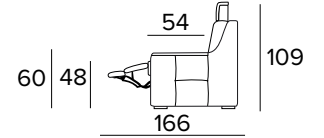

**DIVANO MAXI, UN RELAX ELETTRICO
DX O SX UNA SEDUTA FISSA (CON 3
ELEMENTI DA UNIRE OGNI SEDUTA È
LARGA 58 CM)**

MAXI SEATER SOFA, 1 ELECTRIC RELAX
RIGHT OR LEFT 1 FIXED SEATER (WITH 3
ELEMENTS TO COMBINE, SEAT WIDTH 58
CM EACH)