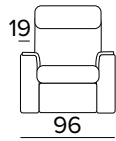

### Not removable cover sofa

Decò pillows as an option

Mattress New Moon series in expanded polyurethane density 30Kg/m<sup>3</sup>. The side band of the mattress is made with highly breathable 3D fabric for a perfect ventilation of the mattress. Fabric 100% polyester.

Mattress thickness: 13 cm

**POLTRONA FISSA**  
**(LARGHEZZA SEDUTA 58 CM)**  
 FIXED ARMCHAIR (SEAT WIDTH 58 CM)

BRACCIOLO / ARMREST  
**SMALL**

BRACCIOLO / ARMREST  
**LARGE**

**POLTRONA RELAX ELETTRICA**  
**(LARGHEZZA SEDUTA 58 CM)**  
 ELECTRIC RELAX ARMCHAIR  
 (SEAT WIDTH 58 CM)