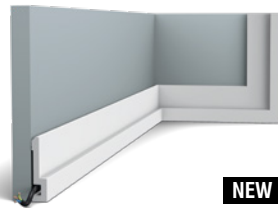

2 SX191

SX191 HIGH RISE
200 x 21 x 2,1 cm
Duropolymer®

1 SX193

SX193 AUTOIRE
200 x 25 x 2,2 cm
Duropolymer®
Designed by
Orio Tonini

PX198 | PX198F U-STEPS
200 x 8,3 x 2 cm
Duropolymer®
Designed by
Orio Tonini