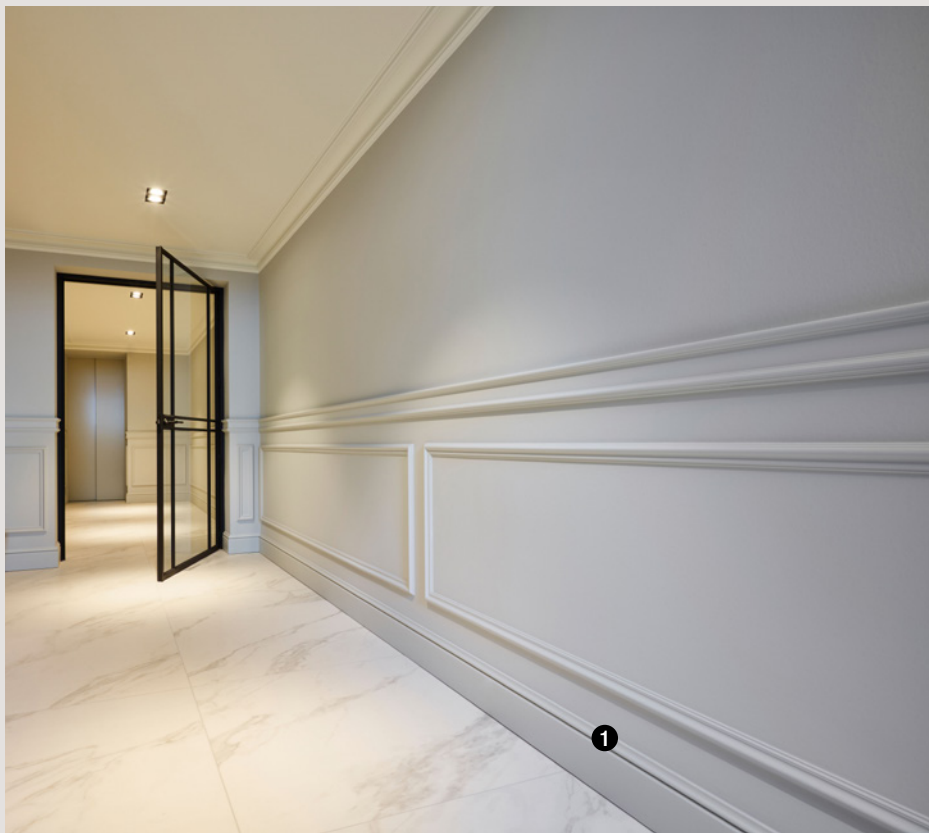

DecoFiller Acrylic filler

FL300 310ml | > 30m

3. GO!

INSTALLATION VIDEOS & MANUALS
DECOFIX GLUE CALCULATOR

SCAN THE QR CODE OR VISIT WWW.ORACDECOR.COM > INSTALLATION

1 SX118

Transform bare walls into eye-catching elevations.