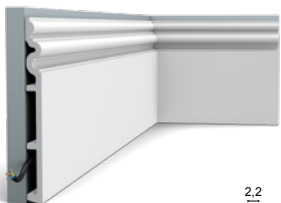

2 SX191

SX191 HIGH RISE
200 x 21 x 2,1 cm
Duropolymer®

1 SX193

SX193 AUTOIRE
200 x 25 x 2,2 cm
Duropolymer®
Designed by
Orio Tonini

PX198 | PX198F U-STEPS
200 x 8,3 x 2 cm
Duropolymer®
Designed by
Orio Tonini