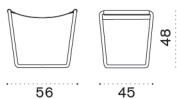

→ 0,5

Sling

Armchair

Item	Description
 SLSES56O01	Limestone white + black
 SLSES56O46	Limestone white + sand
 SLSES56A25	Limestone white + nature white
 SLSES56A28	Limestone white + black stone
 SLSES48O01	Sepia black + black
 SLSES48O46	Sepia black + sand
 SLSES48A25	Sepia black + nature white
 SLSES48A28	Sepia black + black stone
 SLSES57O01	Burnished brass + black
 SLSES57O46	Burnished brass + sand
 SLSES57A25	Burnished brass + nature white
 SLSES57A28	Burnished brass + black stone
 SLSESRO01	Warmred + black
 SLSESRO46	Warmred + sand
 SLSESRA25	Warmred + nature white
 SLSESRA28	Warmred + black stone
 SLSES68O01	Dark green + black
 SLSES68O46	Dark green + sand
 SLSES68A25	Dark green + nature white
 SLSES68A28	Dark green + black stone
 SLSES72O01	Sienna + black
 SLSES72O46	Sienna + sand
 SLSES72A25	Sienna + nature white
 SLSES72A28	Sienna + black stone
 COVER648	Rain cover 91 x 93 h107

 → 4,5 |  1 box 60X50X52H 7,5 Kg

Sling

Coffee table Ø53 h43

Item	Description
 SLTCTS56CS01	Limestone white + white
 SLTCTS56CS03	Limestone white + purple grey
 SLTCTS48CS01	Sepia black + white
 SLTCTS48CS03	Sepia black + purple grey
 SLTCTS57CS01	Burnished brass + white
 SLTCTS57CS03	Burnished brass + purple grey
 SLTCTSRCS01	Warmred + white
 SLTCTSRCS03	Warmred + purple
 SLTCTS68CS01	Dark green + white
 SLTCTS68CS03	Dark green + purple
 SLTCTS72CS01	Sienna + white
 SLTCTS72CS03	Sienna + purple
 COVER650	Rain cover Ø53 x 43h