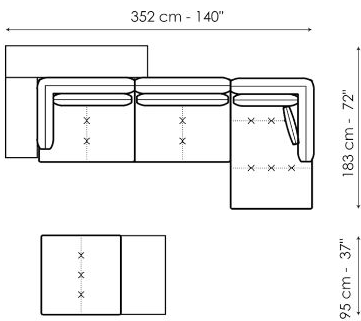

Center section sofa 150

Width: 150cm
Depth: 97cm
Height: 82cm

Center section sofa 95

Width: 95cm
Depth: 97cm
Height: 82cm

Inclined penisola

Width: 190cm
Depth: 127cm
Height: 82cm

Penisola 190

Width: 190cm
Depth: 97cm
Height: 82cm

Penisola 150
 Width: 150cm
 Depth: 97cm
 Height: 82cm

Meridiana
 Width: 192cm
 Depth: 97cm
 Height: 82cm

Chaise longue
 Width: 152cm
 Depth: 97cm
 Height: 82cm

Pouf 150 x 95
 Width: 150cm
 Depth: 95cm
 Height: 42cm

Pouf 95 x 95
 Width: 95cm
 Depth: 95cm
 Height: 42cm

Cushion
 Width: 45cm
 Depth: 45cm
 Height: -cm

Coffe table 148 x 33
 Width: 148cm
 Depth: 33cm
 Height: 45cm

Coffe table 93 x 33

Width: 93cm
 Depth: 33cm
 Height: 45cm

Coffe table 93 x 47

Width: 93cm
 Depth: 47cm
 Height: 45cm

Combination

Width: 337cm
 Depth: 97cm
 Height: 82cm

Combination

Width: 352cm
 Depth: 152cm
 Height: 82cm

Combination

Width: 352cm
 Depth: 183cm
 Height: 82cm