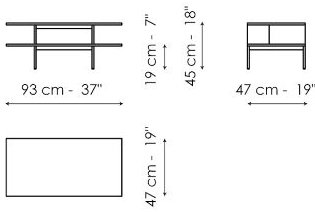

Center section sofa 150

Width: 150cm
Depth: 97cm
Height: 82cm

Center section sofa 95

Width: 95cm
Depth: 97cm
Height: 82cm

Inclined penisola

Width: 190cm
Depth: 127cm
Height: 82cm

Penisola 190

Width: 190cm
Depth: 97cm
Height: 82cm

Penisola 150
 Width: 150cm
 Depth: 97cm
 Height: 82cm

Meridiana
 Width: 192cm
 Depth: 97cm
 Height: 82cm

Chaise longue
 Width: 152cm
 Depth: 97cm
 Height: 82cm

Pouf 150 x 95
 Width: 150cm
 Depth: 95cm
 Height: 42cm

Pouf 95 x 95
 Width: 95cm
 Depth: 95cm
 Height: 42cm

Cushion
 Width: 45cm
 Depth: 45cm
 Height: -cm

Coffe table 148 x 33
 Width: 148cm
 Depth: 33cm
 Height: 45cm

Coffe table 93 x 33

Width: 93cm
 Depth: 33cm
 Height: 45cm

Coffe table 93 x 47

Width: 93cm
 Depth: 47cm
 Height: 45cm

Combination

Width: 337cm
 Depth: 97cm
 Height: 82cm

Combination

Width: 352cm
 Depth: 152cm
 Height: 82cm

Combination

Width: 352cm
 Depth: 183cm
 Height: 82cm