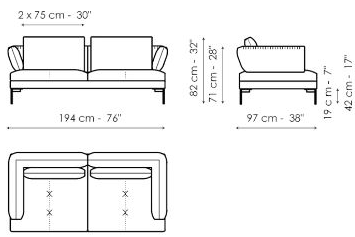

Data sheet

Sofa 224

Width: 224cm
Depth: 97cm
Height: 82cm

Sofa 194

Width: 194cm
Depth: 97cm
Height: 82cm

Corner sofa 224

Width: 224cm
Depth: 97cm
Height: 82cm

Corner sofa 194

Width: 194cm
Depth: 97cm
Height: 82cm

End section sofa 222

Width: 222cm
Depth: 97cm
Height: 82cm

End section sofa 192

Width: 192cm
Depth: 97cm
Height: 82cm

End section sofa 152

Width: 152cm
Depth: 97cm
Height: 82cm

Width: 152cm
Depth: 97cm
Height: 82cm

End section corner sofa 97

Width: 97cm
Depth: 97cm
Height: 82cm

Center section sofa 220

Width: 220cm
Depth: 97cm
Height: 82cm

Center section sofa 190

Width: 190cm
Depth: 97cm
Height: 82cm

Center section sofa 150

Width: 150cm
Depth: 97cm
Height: 82cm

Center section sofa 95

Width: 95cm
Depth: 97cm
Height: 82cm

Inclined penisola

Width: 190cm
Depth: 127cm
Height: 82cm

Penisola 190

Width: 190cm
Depth: 97cm
Height: 82cm