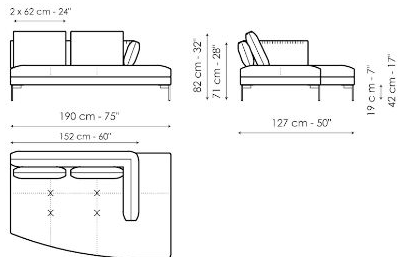

End section sofa 97

Width: 97cm
Depth: 97cm
Height: 82cm

End section corner sofa 222

Width: 222cm
Depth: 97cm
Height: 82cm

End section corner sofa 192

Width: 192cm
Depth: 97cm
Height: 82cm

End section corner sofa 152

Width: 152cm
Depth: 97cm
Height: 82cm

End section corner sofa 97

Width: 97cm
Depth: 97cm
Height: 82cm

Center section sofa 220

Width: 220cm
Depth: 97cm
Height: 82cm

Center section sofa 190

Width: 190cm
Depth: 97cm
Height: 82cm

Center section sofa 150

Width: 150cm
Depth: 97cm
Height: 82cm

Center section sofa 95

Width: 95cm
Depth: 97cm
Height: 82cm

Inclined penisola

Width: 190cm
Depth: 127cm
Height: 82cm

Penisola 190

Width: 190cm
Depth: 97cm
Height: 82cm

Penisola 150
 Width: 150cm
 Depth: 97cm
 Height: 82cm

Meridiana
 Width: 192cm
 Depth: 97cm
 Height: 82cm

Chaise longue
 Width: 152cm
 Depth: 97cm
 Height: 82cm

Pouf 150 x 95
 Width: 150cm
 Depth: 95cm
 Height: 42cm