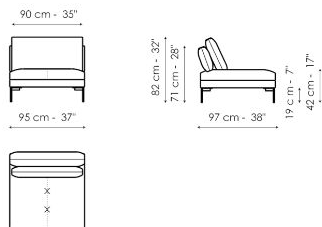

End section sofa 97

Width: 97cm
Depth: 97cm
Height: 82cm

End section corner sofa 222

Width: 222cm
Depth: 97cm
Height: 82cm

End section corner sofa 192

Width: 192cm
Depth: 97cm
Height: 82cm

End section corner sofa 152

Width: 152cm
Depth: 97cm
Height: 82cm

End section corner sofa 97

Width: 97cm
Depth: 97cm
Height: 82cm

Center section sofa 220

Width: 220cm
Depth: 97cm
Height: 82cm

Center section sofa 190

Width: 190cm
Depth: 97cm
Height: 82cm

Center section sofa 150

Width: 150cm
Depth: 97cm
Height: 82cm

Center section sofa 95

Width: 95cm
Depth: 97cm
Height: 82cm

Inclined penisola

Width: 190cm
Depth: 127cm
Height: 82cm

Penisola 190

Width: 190cm
Depth: 97cm
Height: 82cm

Penisola 150
 Width: 150cm
 Depth: 97cm
 Height: 82cm

Meridiana
 Width: 192cm
 Depth: 97cm
 Height: 82cm

Chaise longue
 Width: 152cm
 Depth: 97cm
 Height: 82cm

Pouf 150 x 95
 Width: 150cm
 Depth: 95cm
 Height: 42cm