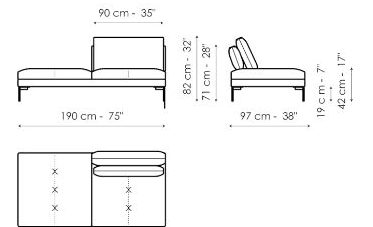

Width: 152cm
Depth: 97cm
Height: 82cm

End section corner sofa 97

Width: 97cm
Depth: 97cm
Height: 82cm

Center section sofa 220

Width: 220cm
Depth: 97cm
Height: 82cm

Center section sofa 190

Width: 190cm
Depth: 97cm
Height: 82cm

Center section sofa 150

Width: 150cm
Depth: 97cm
Height: 82cm

Center section sofa 95

Width: 95cm
Depth: 97cm
Height: 82cm

Inclined penisola

Width: 190cm
Depth: 127cm
Height: 82cm

Penisola 190

Width: 190cm
Depth: 97cm
Height: 82cm

Penisola 150
 Width: 150cm
 Depth: 97cm
 Height: 82cm

Meridiana
 Width: 192cm
 Depth: 97cm
 Height: 82cm

Chaise longue
 Width: 152cm
 Depth: 97cm
 Height: 82cm

Pouf 150 x 95
 Width: 150cm
 Depth: 95cm
 Height: 42cm

Pouf 95 x 95
 Width: 95cm
 Depth: 95cm
 Height: 42cm

Cushion
 Width: 45cm
 Depth: 45cm
 Height: -cm

Coffe table 148 x 33
 Width: 148cm
 Depth: 33cm
 Height: 45cm

Coffe table 93 x 33

Width: 93cm
 Depth: 33cm
 Height: 45cm