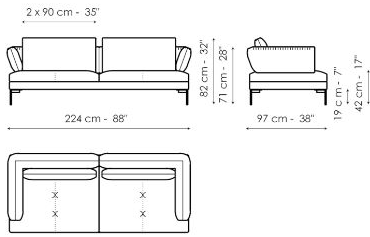

Data sheet

Sofa 224

Width: 224cm
Depth: 97cm
Height: 82cm

Sofa 194

Width: 194cm
Depth: 97cm
Height: 82cm

Corner sofa 224

Width: 224cm
Depth: 97cm
Height: 82cm

Corner sofa 194

Width: 152cm
Depth: 97cm
Height: 82cm

End section corner sofa 97

Width: 97cm
Depth: 97cm
Height: 82cm

Center section sofa 220

Width: 220cm
Depth: 97cm
Height: 82cm

Center section sofa 190

Width: 190cm
Depth: 97cm
Height: 82cm

Center section sofa 150

Width: 150cm
Depth: 97cm
Height: 82cm

Center section sofa 95

Width: 95cm
Depth: 97cm
Height: 82cm

Inclined penisola

Width: 190cm
Depth: 127cm
Height: 82cm

Penisola 190

Width: 190cm
Depth: 97cm
Height: 82cm

Pouf 95 x 95
 Width: 95cm
 Depth: 95cm
 Height: 42cm

Cushion
 Width: 45cm
 Depth: 45cm
 Height: -cm

Coffe table 148 x 33
 Width: 148cm
 Depth: 33cm
 Height: 45cm

Coffe table 93 x 33

Width: 93cm
 Depth: 33cm
 Height: 45cm