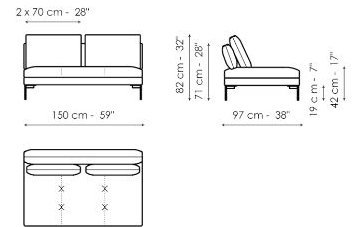

End section sofa 97

Width: 97cm
Depth: 97cm
Height: 82cm

End section corner sofa 222

Width: 222cm
Depth: 97cm
Height: 82cm

End section corner sofa 192

Width: 192cm
Depth: 97cm
Height: 82cm

End section corner sofa 152

Width: 152cm
Depth: 97cm
Height: 82cm

End section corner sofa 97

Width: 97cm
Depth: 97cm
Height: 82cm

Center section sofa 220

Width: 220cm
Depth: 97cm
Height: 82cm

Center section sofa 190

Width: 190cm
Depth: 97cm
Height: 82cm

Center section sofa 150

Width: 150cm
Depth: 97cm
Height: 82cm

Center section sofa 95

Width: 95cm
Depth: 97cm
Height: 82cm

Inclined penisola

Width: 190cm
Depth: 127cm
Height: 82cm

Penisola 190

Width: 190cm
Depth: 97cm
Height: 82cm

Penisola 150
 Width: 150cm
 Depth: 97cm
 Height: 82cm

Meridiana
 Width: 192cm
 Depth: 97cm
 Height: 82cm

Chaise longue
 Width: 152cm
 Depth: 97cm
 Height: 82cm

Pouf 150 x 95
 Width: 150cm
 Depth: 95cm
 Height: 42cm