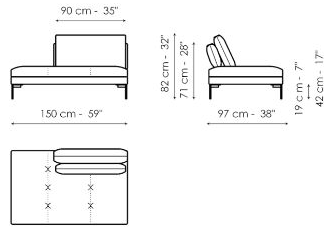

Width: 152cm
Depth: 97cm
Height: 82cm

End section corner sofa 97

Width: 97cm
Depth: 97cm
Height: 82cm

Center section sofa 220

Width: 220cm
Depth: 97cm
Height: 82cm

Center section sofa 190

Width: 190cm
Depth: 97cm
Height: 82cm

Center section sofa 150

Width: 150cm
Depth: 97cm
Height: 82cm

Center section sofa 95

Width: 95cm
Depth: 97cm
Height: 82cm

Inclined penisola

Width: 190cm
Depth: 127cm
Height: 82cm

Penisola 190

Width: 190cm
Depth: 97cm
Height: 82cm

Penisola 150
 Width: 150cm
 Depth: 97cm
 Height: 82cm

Meridiana
 Width: 192cm
 Depth: 97cm
 Height: 82cm

Chaise longue
 Width: 152cm
 Depth: 97cm
 Height: 82cm

Pouf 150 x 95
 Width: 150cm
 Depth: 95cm
 Height: 42cm

Pouf 95 x 95
 Width: 95cm
 Depth: 95cm
 Height: 42cm

Cushion
 Width: 45cm
 Depth: 45cm
 Height: -cm

Coffe table 148 x 33
 Width: 148cm
 Depth: 33cm
 Height: 45cm

Coffe table 93 x 33

Width: 93cm
 Depth: 33cm
 Height: 45cm