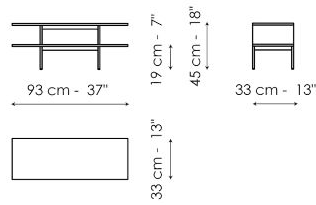

Width: 152cm
Depth: 97cm
Height: 82cm

End section corner sofa 97

Width: 97cm
Depth: 97cm
Height: 82cm

Center section sofa 220

Width: 220cm
Depth: 97cm
Height: 82cm

Center section sofa 190

Width: 190cm
Depth: 97cm
Height: 82cm

Center section sofa 150

Width: 150cm
Depth: 97cm
Height: 82cm

Center section sofa 95

Width: 95cm
Depth: 97cm
Height: 82cm

Inclined penisola

Width: 190cm
Depth: 127cm
Height: 82cm

Penisola 190

Width: 190cm
Depth: 97cm
Height: 82cm

Penisola 150
 Width: 150cm
 Depth: 97cm
 Height: 82cm

Meridiana
 Width: 192cm
 Depth: 97cm
 Height: 82cm

Chaise longue
 Width: 152cm
 Depth: 97cm
 Height: 82cm

Pouf 150 x 95
 Width: 150cm
 Depth: 95cm
 Height: 42cm

Pouf 95 x 95
 Width: 95cm
 Depth: 95cm
 Height: 42cm

Cushion
 Width: 45cm
 Depth: 45cm
 Height: -cm

Coffe table 148 x 33
 Width: 148cm
 Depth: 33cm
 Height: 45cm

Coffe table 93 x 33

Width: 93cm
 Depth: 33cm
 Height: 45cm