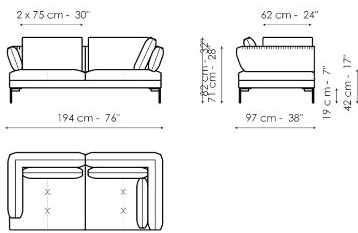

Data sheet

Sofa 224

Width: 224cm
Depth: 97cm
Height: 82cm

Sofa 194

Width: 194cm
Depth: 97cm
Height: 82cm

Corner sofa 224

Width: 224cm
Depth: 97cm
Height: 82cm

Corner sofa 194

Width: 194cm
Depth: 97cm
Height: 82cm

End section sofa 222

Width: 222cm
Depth: 97cm
Height: 82cm

End section sofa 192

Width: 192cm
Depth: 97cm
Height: 82cm

End section sofa 152

Width: 152cm
Depth: 97cm
Height: 82cm

Width: 152cm
Depth: 97cm
Height: 82cm

End section corner sofa 97

Width: 97cm
Depth: 97cm
Height: 82cm

Center section sofa 220

Width: 220cm
Depth: 97cm
Height: 82cm

Center section sofa 190

Width: 190cm
Depth: 97cm
Height: 82cm

Center section sofa 150

Width: 150cm
Depth: 97cm
Height: 82cm

Center section sofa 95

Width: 95cm
Depth: 97cm
Height: 82cm

Inclined penisola

Width: 190cm
Depth: 127cm
Height: 82cm

Penisola 190

Width: 190cm
Depth: 97cm
Height: 82cm