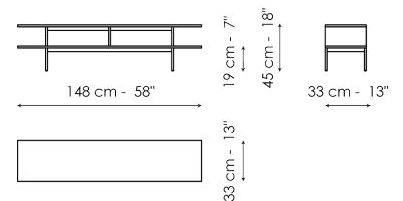

Width: 152cm
Depth: 97cm
Height: 82cm

End section corner sofa 97

Width: 97cm
Depth: 97cm
Height: 82cm

Center section sofa 220

Width: 220cm
Depth: 97cm
Height: 82cm

Center section sofa 190

Width: 190cm
Depth: 97cm
Height: 82cm

Center section sofa 150

Width: 150cm
Depth: 97cm
Height: 82cm

Center section sofa 95

Width: 95cm
Depth: 97cm
Height: 82cm

Inclined penisola

Width: 190cm
Depth: 127cm
Height: 82cm

Penisola 190

Width: 190cm
Depth: 97cm
Height: 82cm

Penisola 150
 Width: 150cm
 Depth: 97cm
 Height: 82cm

Meridiana
 Width: 192cm
 Depth: 97cm
 Height: 82cm

Chaise longue
 Width: 152cm
 Depth: 97cm
 Height: 82cm

Pouf 150 x 95
 Width: 150cm
 Depth: 95cm
 Height: 42cm

Pouf 95 x 95
 Width: 95cm
 Depth: 95cm
 Height: 42cm

Cushion
 Width: 45cm
 Depth: 45cm
 Height: -cm

Coffe table 148 x 33
 Width: 148cm
 Depth: 33cm
 Height: 45cm

Coffe table 93 x 33

Width: 93cm
 Depth: 33cm
 Height: 45cm