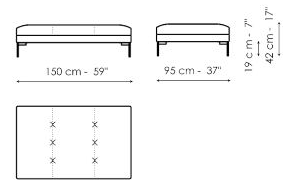

Width: 152cm
Depth: 97cm
Height: 82cm

End section corner sofa 97

Width: 97cm
Depth: 97cm
Height: 82cm

Center section sofa 220

Width: 220cm
Depth: 97cm
Height: 82cm

Center section sofa 190

Width: 190cm
Depth: 97cm
Height: 82cm

Center section sofa 150

Width: 150cm
Depth: 97cm
Height: 82cm

Center section sofa 95

Width: 95cm
Depth: 97cm
Height: 82cm

Inclined penisola

Width: 190cm
Depth: 127cm
Height: 82cm

Penisola 190

Width: 190cm
Depth: 97cm
Height: 82cm

Penisola 150
 Width: 150cm
 Depth: 97cm
 Height: 82cm

Meridiana
 Width: 192cm
 Depth: 97cm
 Height: 82cm

Chaise longue
 Width: 152cm
 Depth: 97cm
 Height: 82cm

Pouf 150 x 95
 Width: 150cm
 Depth: 95cm
 Height: 42cm

Pouf 95 x 95
 Width: 95cm
 Depth: 95cm
 Height: 42cm

Cushion
 Width: 45cm
 Depth: 45cm
 Height: -cm

Coffe table 148 x 33
 Width: 148cm
 Depth: 33cm
 Height: 45cm

Coffe table 93 x 33

Width: 93cm
 Depth: 33cm
 Height: 45cm