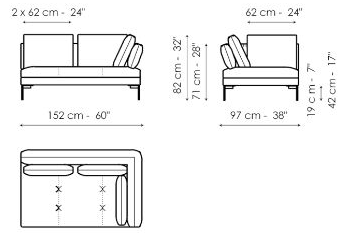

Width: 194cm
Depth: 97cm
Height: 82cm

End section sofa 222

Width: 222cm
Depth: 97cm
Height: 82cm

End section sofa 192

Width: 192cm
Depth: 97cm
Height: 82cm

End section sofa 152

Width: 152cm
Depth: 97cm
Height: 82cm

End section sofa 97

Width: 97cm
Depth: 97cm
Height: 82cm

End section corner sofa 222

Width: 222cm
Depth: 97cm
Height: 82cm

End section corner sofa 192

Width: 192cm
Depth: 97cm
Height: 82cm

End section corner sofa 152

Width: 152cm
Depth: 97cm
Height: 82cm

End section corner sofa 97

Width: 97cm
Depth: 97cm
Height: 82cm

Center section sofa 220

Width: 220cm
Depth: 97cm
Height: 82cm

Center section sofa 190

Width: 190cm
Depth: 97cm
Height: 82cm

Center section sofa 150

Width: 150cm
Depth: 97cm
Height: 82cm

Center section sofa 95

Width: 95cm
Depth: 97cm
Height: 82cm

Inclined penisola

Width: 190cm
Depth: 127cm
Height: 82cm

Penisola 190

Width: 190cm
Depth: 97cm
Height: 82cm