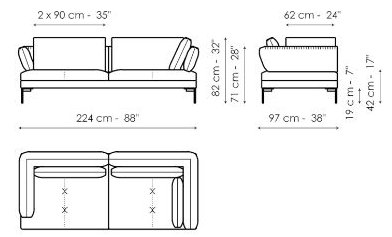

Data sheet

Sofa 224

Width: 224cm
Depth: 97cm
Height: 82cm

Sofa 194

Width: 194cm
Depth: 97cm
Height: 82cm

Corner sofa 224

Width: 224cm
Depth: 97cm
Height: 82cm

Corner sofa 194

Width: 194cm
Depth: 97cm
Height: 82cm

End section sofa 222

Width: 222cm
Depth: 97cm
Height: 82cm

End section sofa 192

Width: 192cm
Depth: 97cm
Height: 82cm

End section sofa 152

Width: 152cm
Depth: 97cm
Height: 82cm

Width: 152cm
Depth: 97cm
Height: 82cm

End section corner sofa 97

Width: 97cm
Depth: 97cm
Height: 82cm

Center section sofa 220

Width: 220cm
Depth: 97cm
Height: 82cm

Center section sofa 190

Width: 190cm
Depth: 97cm
Height: 82cm

Center section sofa 150

Width: 150cm
Depth: 97cm
Height: 82cm

Center section sofa 95

Width: 95cm
Depth: 97cm
Height: 82cm

Inclined penisola

Width: 190cm
Depth: 127cm
Height: 82cm

Penisola 190

Width: 190cm
Depth: 97cm
Height: 82cm