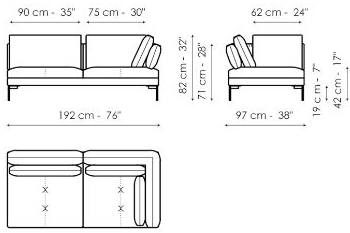

Data sheet

Sofa 224

Width: 224cm
Depth: 97cm
Height: 82cm

Sofa 194

Width: 194cm
Depth: 97cm
Height: 82cm

Corner sofa 224

Width: 224cm
Depth: 97cm
Height: 82cm

Corner sofa 194

Width: 194cm
Depth: 97cm
Height: 82cm

End section sofa 222

Width: 222cm
Depth: 97cm
Height: 82cm

End section sofa 192

Width: 192cm
Depth: 97cm
Height: 82cm

End section sofa 152

Width: 152cm
Depth: 97cm
Height: 82cm

End section sofa 97

Width: 97cm
Depth: 97cm
Height: 82cm

End section corner sofa 222

Width: 222cm
Depth: 97cm
Height: 82cm

End section corner sofa 192

Width: 192cm
Depth: 97cm
Height: 82cm

End section corner sofa 152

Center section sofa 150

Width: 150cm
Depth: 97cm
Height: 82cm

Center section sofa 95

Width: 95cm
Depth: 97cm
Height: 82cm

Inclined penisola

Width: 190cm
Depth: 127cm
Height: 82cm

Penisola 190

Width: 190cm
Depth: 97cm
Height: 82cm