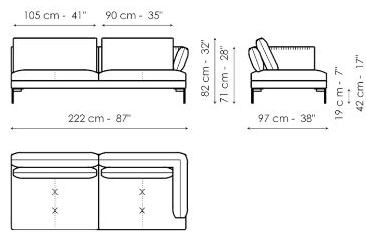

Data sheet

Sofa 224

Width: 224cm
Depth: 97cm
Height: 82cm

Sofa 194

Width: 194cm
Depth: 97cm
Height: 82cm

Corner sofa 224

Width: 224cm
Depth: 97cm
Height: 82cm

Corner sofa 194

Width: 194cm
Depth: 97cm
Height: 82cm

End section sofa 222

Width: 222cm
Depth: 97cm
Height: 82cm

End section sofa 192

Width: 192cm
Depth: 97cm
Height: 82cm

End section sofa 152

Width: 152cm
Depth: 97cm
Height: 82cm

Width: 152cm
Depth: 97cm
Height: 82cm

End section corner sofa 97

Width: 97cm
Depth: 97cm
Height: 82cm

Center section sofa 220

Width: 220cm
Depth: 97cm
Height: 82cm

Center section sofa 190

Width: 190cm
Depth: 97cm
Height: 82cm

Center section sofa 150

Width: 150cm
Depth: 97cm
Height: 82cm

Center section sofa 95

Width: 95cm
Depth: 97cm
Height: 82cm

Inclined penisola

Width: 190cm
Depth: 127cm
Height: 82cm

Penisola 190

Width: 190cm
Depth: 97cm
Height: 82cm