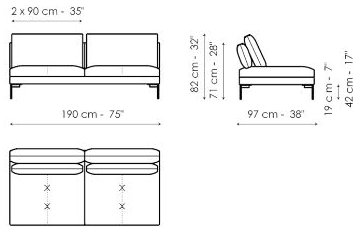

End section sofa 97

Width: 97cm
Depth: 97cm
Height: 82cm

End section corner sofa 222

Width: 222cm
Depth: 97cm
Height: 82cm

End section corner sofa 192

Width: 192cm
Depth: 97cm
Height: 82cm

End section corner sofa 152

Width: 152cm
Depth: 97cm
Height: 82cm

End section corner sofa 97

Width: 97cm
Depth: 97cm
Height: 82cm

Center section sofa 220

Width: 220cm
Depth: 97cm
Height: 82cm

Center section sofa 190

Width: 190cm
Depth: 97cm
Height: 82cm

Center section sofa 150

Width: 150cm
Depth: 97cm
Height: 82cm

Center section sofa 95

Width: 95cm
Depth: 97cm
Height: 82cm

Inclined penisola

Width: 190cm
Depth: 127cm
Height: 82cm

Penisola 190

Width: 190cm
Depth: 97cm
Height: 82cm

Penisola 150
 Width: 150cm
 Depth: 97cm
 Height: 82cm

Meridiana
 Width: 192cm
 Depth: 97cm
 Height: 82cm

Chaise longue
 Width: 152cm
 Depth: 97cm
 Height: 82cm

Pouf 150 x 95
 Width: 150cm
 Depth: 95cm
 Height: 42cm