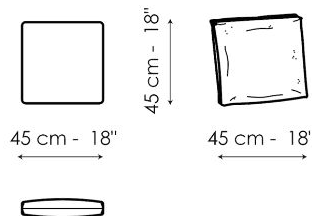

Width: 152cm
Depth: 97cm
Height: 82cm

End section corner sofa 97

Width: 97cm
Depth: 97cm
Height: 82cm

Center section sofa 220

Width: 220cm
Depth: 97cm
Height: 82cm

Center section sofa 190

Width: 190cm
Depth: 97cm
Height: 82cm

Center section sofa 150

Width: 150cm
Depth: 97cm
Height: 82cm

Center section sofa 95

Width: 95cm
Depth: 97cm
Height: 82cm

Inclined penisola

Width: 190cm
Depth: 127cm
Height: 82cm

Penisola 190

Width: 190cm
Depth: 97cm
Height: 82cm

Penisola 150
 Width: 150cm
 Depth: 97cm
 Height: 82cm

Meridiana
 Width: 192cm
 Depth: 97cm
 Height: 82cm

Chaise longue
 Width: 152cm
 Depth: 97cm
 Height: 82cm

Pouf 150 x 95
 Width: 150cm
 Depth: 95cm
 Height: 42cm

Pouf 95 x 95
 Width: 95cm
 Depth: 95cm
 Height: 42cm

Cushion
 Width: 45cm
 Depth: 45cm
 Height: -cm

Coffe table 148 x 33
 Width: 148cm
 Depth: 33cm
 Height: 45cm

Coffe table 93 x 33

Width: 93cm
 Depth: 33cm
 Height: 45cm