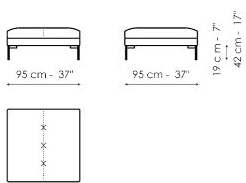

Width: 152cm
Depth: 97cm
Height: 82cm

End section corner sofa 97

Width: 97cm
Depth: 97cm
Height: 82cm

Center section sofa 220

Width: 220cm
Depth: 97cm
Height: 82cm

Center section sofa 190

Width: 190cm
Depth: 97cm
Height: 82cm

Center section sofa 150

Width: 150cm
Depth: 97cm
Height: 82cm

Center section sofa 95

Width: 95cm
Depth: 97cm
Height: 82cm

Inclined penisola

Width: 190cm
Depth: 127cm
Height: 82cm

Penisola 190

Width: 190cm
Depth: 97cm
Height: 82cm

Penisola 150
 Width: 150cm
 Depth: 97cm
 Height: 82cm

Meridiana
 Width: 192cm
 Depth: 97cm
 Height: 82cm

Chaise longue
 Width: 152cm
 Depth: 97cm
 Height: 82cm

Pouf 150 x 95
 Width: 150cm
 Depth: 95cm
 Height: 42cm

Pouf 95 x 95
 Width: 95cm
 Depth: 95cm
 Height: 42cm

Cushion
 Width: 45cm
 Depth: 45cm
 Height: -cm

Coffe table 148 x 33
 Width: 148cm
 Depth: 33cm
 Height: 45cm

Coffe table 93 x 33

Width: 93cm
 Depth: 33cm
 Height: 45cm