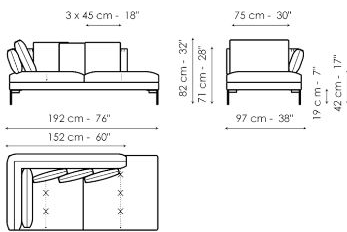

Width: 152cm
Depth: 97cm
Height: 82cm

End section corner sofa 97

Width: 97cm
Depth: 97cm
Height: 82cm

Center section sofa 220

Width: 220cm
Depth: 97cm
Height: 82cm

Center section sofa 190

Width: 190cm
Depth: 97cm
Height: 82cm

Center section sofa 150

Width: 150cm
Depth: 97cm
Height: 82cm

Center section sofa 95

Width: 95cm
Depth: 97cm
Height: 82cm

Inclined penisola

Width: 190cm
Depth: 127cm
Height: 82cm

Penisola 190

Width: 190cm
Depth: 97cm
Height: 82cm

Penisola 150
 Width: 150cm
 Depth: 97cm
 Height: 82cm

Meridiana
 Width: 192cm
 Depth: 97cm
 Height: 82cm

Chaise longue
 Width: 152cm
 Depth: 97cm
 Height: 82cm

Pouf 150 x 95
 Width: 150cm
 Depth: 95cm
 Height: 42cm

Pouf 95 x 95
 Width: 95cm
 Depth: 95cm
 Height: 42cm

Cushion
 Width: 45cm
 Depth: 45cm
 Height: -cm

Coffe table 148 x 33
 Width: 148cm
 Depth: 33cm
 Height: 45cm

Coffe table 93 x 33

Width: 93cm
 Depth: 33cm
 Height: 45cm