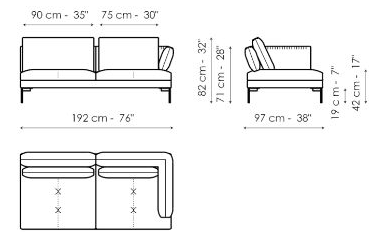

Data sheet

Sofa 224

Width: 224cm
Depth: 97cm
Height: 82cm

Sofa 194

Width: 194cm
Depth: 97cm
Height: 82cm

Corner sofa 224

Width: 224cm
Depth: 97cm
Height: 82cm

Corner sofa 194

Width: 194cm
Depth: 97cm
Height: 82cm

End section sofa 222

Width: 222cm
Depth: 97cm
Height: 82cm

End section sofa 192

Width: 192cm
Depth: 97cm
Height: 82cm

End section sofa 152

Width: 152cm
Depth: 97cm
Height: 82cm

Width: 152cm
Depth: 97cm
Height: 82cm

End section corner sofa 97

Width: 97cm
Depth: 97cm
Height: 82cm

Center section sofa 220

Width: 220cm
Depth: 97cm
Height: 82cm

Center section sofa 190

Width: 190cm
Depth: 97cm
Height: 82cm

Center section sofa 150

Width: 150cm
Depth: 97cm
Height: 82cm

Center section sofa 95

Width: 95cm
Depth: 97cm
Height: 82cm

Inclined penisola

Width: 190cm
Depth: 127cm
Height: 82cm

Penisola 190

Width: 190cm
Depth: 97cm
Height: 82cm