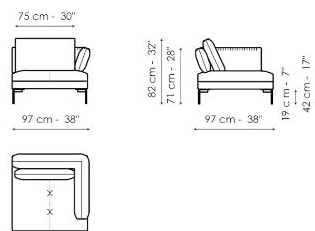

Data sheet

Sofa 224

Width: 224cm
Depth: 97cm
Height: 82cm

Sofa 194

Width: 194cm
Depth: 97cm
Height: 82cm

Corner sofa 224

Width: 224cm
Depth: 97cm
Height: 82cm

Corner sofa 194

Width: 194cm
Depth: 97cm
Height: 82cm

End section sofa 222

Width: 222cm
Depth: 97cm
Height: 82cm

End section sofa 192

Width: 192cm
Depth: 97cm
Height: 82cm

End section sofa 152

Width: 152cm
Depth: 97cm
Height: 82cm

End section sofa 97

Width: 97cm
Depth: 97cm
Height: 82cm

End section corner sofa 222

Width: 222cm
Depth: 97cm
Height: 82cm

End section corner sofa 192

Width: 192cm
Depth: 97cm
Height: 82cm

End section corner sofa 152

Center section sofa 150

Width: 150cm
Depth: 97cm
Height: 82cm

Center section sofa 95

Width: 95cm
Depth: 97cm
Height: 82cm

Inclined penisola

Width: 190cm
Depth: 127cm
Height: 82cm

Penisola 190

Width: 190cm
Depth: 97cm
Height: 82cm