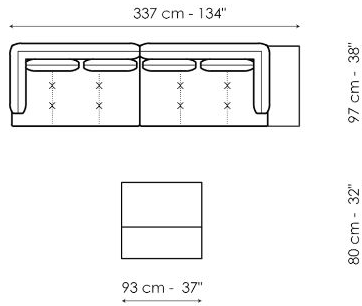

Center section sofa 150

Width: 150cm
Depth: 97cm
Height: 82cm

Center section sofa 95

Width: 95cm
Depth: 97cm
Height: 82cm

Inclined penisola

Width: 190cm
Depth: 127cm
Height: 82cm

Penisola 190

Width: 190cm
Depth: 97cm
Height: 82cm

Penisola 150
 Width: 150cm
 Depth: 97cm
 Height: 82cm

Meridiana
 Width: 192cm
 Depth: 97cm
 Height: 82cm

Chaise longue
 Width: 152cm
 Depth: 97cm
 Height: 82cm

Pouf 150 x 95
 Width: 150cm
 Depth: 95cm
 Height: 42cm

Pouf 95 x 95
 Width: 95cm
 Depth: 95cm
 Height: 42cm

Cushion
 Width: 45cm
 Depth: 45cm
 Height: -cm

Coffe table 148 x 33
 Width: 148cm
 Depth: 33cm
 Height: 45cm

Coffe table 93 x 33

Width: 93cm
 Depth: 33cm
 Height: 45cm

Coffe table 93 x 47

Width: 93cm
 Depth: 47cm
 Height: 45cm

Combination

Width: 337cm
 Depth: 97cm
 Height: 82cm

Combination

Width: 352cm
 Depth: 152cm
 Height: 82cm

Combination

Width: 352cm
 Depth: 183cm
 Height: 82cm