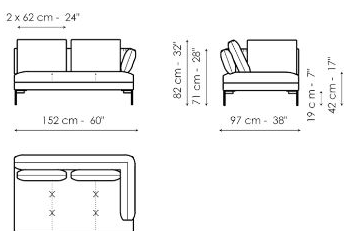

Data sheet

Sofa 224

Width: 224cm
Depth: 97cm
Height: 82cm

Sofa 194

Width: 194cm
Depth: 97cm
Height: 82cm

Corner sofa 224

Width: 224cm
Depth: 97cm
Height: 82cm

Corner sofa 194

Width: 194cm
Depth: 97cm
Height: 82cm

End section sofa 222

Width: 222cm
Depth: 97cm
Height: 82cm

End section sofa 192

Width: 192cm
Depth: 97cm
Height: 82cm

End section sofa 152

Width: 152cm
Depth: 97cm
Height: 82cm

End section sofa 97

Width: 97cm
Depth: 97cm
Height: 82cm

End section corner sofa 222

Width: 222cm
Depth: 97cm
Height: 82cm

End section corner sofa 192

Width: 192cm
Depth: 97cm
Height: 82cm

End section corner sofa 152

Center section sofa 150

Width: 150cm
Depth: 97cm
Height: 82cm

Center section sofa 95

Width: 95cm
Depth: 97cm
Height: 82cm

Inclined penisola

Width: 190cm
Depth: 127cm
Height: 82cm

Penisola 190

Width: 190cm
Depth: 97cm
Height: 82cm