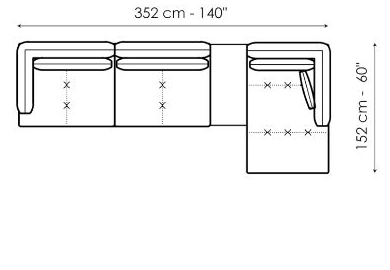

Center section sofa 150

Width: 150cm
Depth: 97cm
Height: 82cm

Center section sofa 95

Width: 95cm
Depth: 97cm
Height: 82cm

Inclined penisola

Width: 190cm
Depth: 127cm
Height: 82cm

Penisola 190

Width: 190cm
Depth: 97cm
Height: 82cm

Penisola 150
 Width: 150cm
 Depth: 97cm
 Height: 82cm

Meridiana
 Width: 192cm
 Depth: 97cm
 Height: 82cm

Chaise longue
 Width: 152cm
 Depth: 97cm
 Height: 82cm

Pouf 150 x 95
 Width: 150cm
 Depth: 95cm
 Height: 42cm

Pouf 95 x 95
 Width: 95cm
 Depth: 95cm
 Height: 42cm

Cushion
 Width: 45cm
 Depth: 45cm
 Height: -cm

Coffe table 148 x 33
 Width: 148cm
 Depth: 33cm
 Height: 45cm

Coffe table 93 x 33

Width: 93cm
 Depth: 33cm
 Height: 45cm

Coffe table 93 x 47

Width: 93cm
 Depth: 47cm
 Height: 45cm

Combination

Width: 337cm
 Depth: 97cm
 Height: 82cm

Combination

Width: 352cm
 Depth: 152cm
 Height: 82cm

Combination

Width: 352cm
 Depth: 183cm
 Height: 82cm