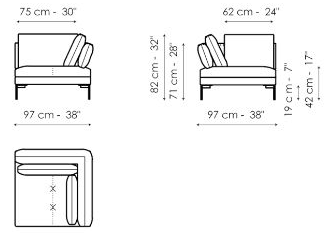

Width: 194cm
Depth: 97cm
Height: 82cm

End section sofa 222

Width: 222cm
Depth: 97cm
Height: 82cm

End section sofa 192

Width: 192cm
Depth: 97cm
Height: 82cm

End section sofa 152

Width: 152cm
Depth: 97cm
Height: 82cm

End section sofa 97

Width: 97cm
Depth: 97cm
Height: 82cm

End section corner sofa 222

Width: 222cm
Depth: 97cm
Height: 82cm

End section corner sofa 192

Width: 192cm
Depth: 97cm
Height: 82cm

End section corner sofa 152

Width: 152cm
Depth: 97cm
Height: 82cm

End section corner sofa 97

Width: 97cm
Depth: 97cm
Height: 82cm

Center section sofa 220

Width: 220cm
Depth: 97cm
Height: 82cm

Center section sofa 190

Width: 190cm
Depth: 97cm
Height: 82cm

Center section sofa 150

Width: 150cm
Depth: 97cm
Height: 82cm

Center section sofa 95

Width: 95cm
Depth: 97cm
Height: 82cm

Inclined penisola

Width: 190cm
Depth: 127cm
Height: 82cm

Penisola 190

Width: 190cm
Depth: 97cm
Height: 82cm