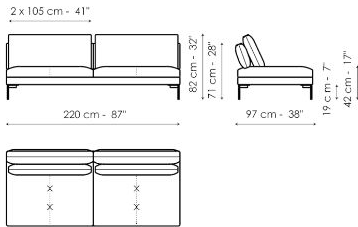

Data sheet

Sofa 224

Width: 224cm
Depth: 97cm
Height: 82cm

Sofa 194

Width: 194cm
Depth: 97cm
Height: 82cm

Corner sofa 224

Width: 224cm
Depth: 97cm
Height: 82cm

Corner sofa 194

End section sofa 97

Width: 97cm
Depth: 97cm
Height: 82cm

End section corner sofa 222

Width: 222cm
Depth: 97cm
Height: 82cm

End section corner sofa 192

Width: 192cm
Depth: 97cm
Height: 82cm

End section corner sofa 152

Width: 152cm
Depth: 97cm
Height: 82cm

End section corner sofa 97

Width: 97cm
Depth: 97cm
Height: 82cm

Center section sofa 220

Width: 220cm
Depth: 97cm
Height: 82cm

Center section sofa 190

Width: 190cm
Depth: 97cm
Height: 82cm

Center section sofa 150

Width: 150cm
Depth: 97cm
Height: 82cm

Center section sofa 95

Width: 95cm
Depth: 97cm
Height: 82cm

Inclined penisola

Width: 190cm
Depth: 127cm
Height: 82cm

Penisola 190

Width: 190cm
Depth: 97cm
Height: 82cm