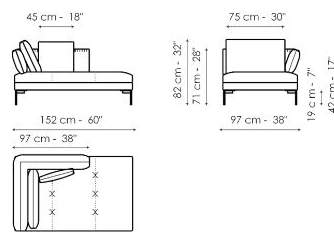

Width: 152cm
Depth: 97cm
Height: 82cm

End section corner sofa 97

Width: 97cm
Depth: 97cm
Height: 82cm

Center section sofa 220

Width: 220cm
Depth: 97cm
Height: 82cm

Center section sofa 190

Width: 190cm
Depth: 97cm
Height: 82cm

Center section sofa 150

Width: 150cm
Depth: 97cm
Height: 82cm

Center section sofa 95

Width: 95cm
Depth: 97cm
Height: 82cm

Inclined penisola

Width: 190cm
Depth: 127cm
Height: 82cm

Penisola 190

Width: 190cm
Depth: 97cm
Height: 82cm

Penisola 150
 Width: 150cm
 Depth: 97cm
 Height: 82cm

Meridiana
 Width: 192cm
 Depth: 97cm
 Height: 82cm

Chaise longue
 Width: 152cm
 Depth: 97cm
 Height: 82cm

Pouf 150 x 95
 Width: 150cm
 Depth: 95cm
 Height: 42cm

Pouf 95 x 95
 Width: 95cm
 Depth: 95cm
 Height: 42cm

Cushion
 Width: 45cm
 Depth: 45cm
 Height: -cm

Coffe table 148 x 33
 Width: 148cm
 Depth: 33cm
 Height: 45cm

Coffe table 93 x 33

Width: 93cm
 Depth: 33cm
 Height: 45cm