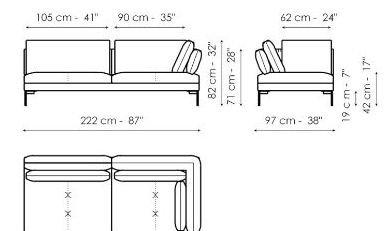

Data sheet

Sofa 224

Width: 224cm
Depth: 97cm
Height: 82cm

Sofa 194

Width: 194cm
Depth: 97cm
Height: 82cm

Corner sofa 224

Width: 224cm
Depth: 97cm
Height: 82cm

Corner sofa 194

Width: 194cm
Depth: 97cm
Height: 82cm

End section sofa 222

Width: 222cm
Depth: 97cm
Height: 82cm

End section sofa 192

Width: 192cm
Depth: 97cm
Height: 82cm

End section sofa 152

Width: 152cm
Depth: 97cm
Height: 82cm

End section sofa 97

Width: 97cm
Depth: 97cm
Height: 82cm

End section corner sofa 222

Width: 222cm
Depth: 97cm
Height: 82cm

End section corner sofa 192

Width: 192cm
Depth: 97cm
Height: 82cm

End section corner sofa 152

Center section sofa 150

Width: 150cm
Depth: 97cm
Height: 82cm

Center section sofa 95

Width: 95cm
Depth: 97cm
Height: 82cm

Inclined penisola

Width: 190cm
Depth: 127cm
Height: 82cm

Penisola 190

Width: 190cm
Depth: 97cm
Height: 82cm