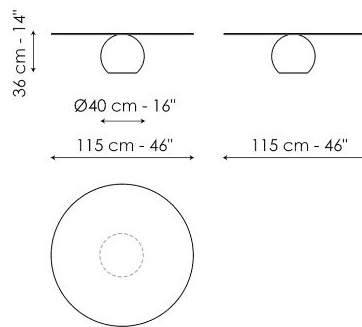

unique balancing act and it establishes an essential and sophisticated new focus of attention.

Data sheet

Circus coffee table Ø95

Width: 95cm

Depth: 95cm

Height: 36cm

Circus coffee table Ø115

Width: 115cm

Depth: 115cm

Height: 36cm

Finishes

TOP

Transparent Glass

Glass
Smoked

Glass
Bronzed

Glass
Transparent