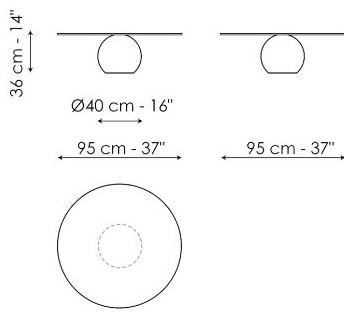

unique balancing act and it establishes an essential and sophisticated new focus of attention.

Data sheet

Circus coffee table Ø95

Width: 95cm

Depth: 95cm

Height: 36cm

Circus coffee table Ø115

Width: 115cm

Depth: 115cm

Height: 36cm

Finishes

TOP

Transparent Glass

Glass
Smoked

Glass
Bronzed

Glass
Transparent