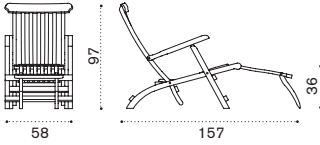

Cruise Deck chair

Item

Description

CRSDT5

Pickled teak

CRSDT1

Teak

CRCUSDA1

Mattress, ivory, H 5 D 40 L 170

16 | 1 box 65x130x23H 20 Kg