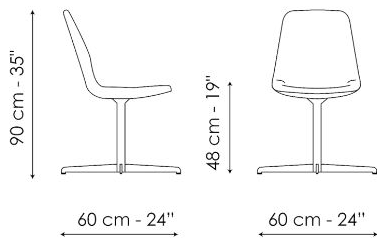

Memo

Width: 60cm

Depth: 60cm

Height: 90cm

Finishes

SWIVEL BASE

Metal

Painted metal
Mat white