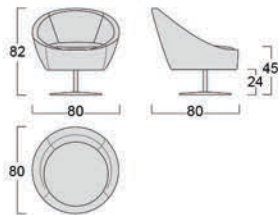

Poltrona Armchair

Piedini Feet

Base Star girevole, di serie
Star swivel base, standard

Base Round girevole, optional
Round swivel base, optional