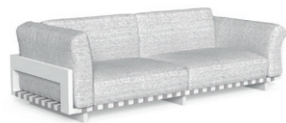

SOFA CORNER DX / CODE: AGOALUANGDX

KG 48,0 unit 1 2.06 mc

	Width	Depth	Height	H. armrest	H. seat	H. cushion
cm	240	95	65	60	40	25
inch	94.5	37.4	25.6	23.6	15.7	9.8