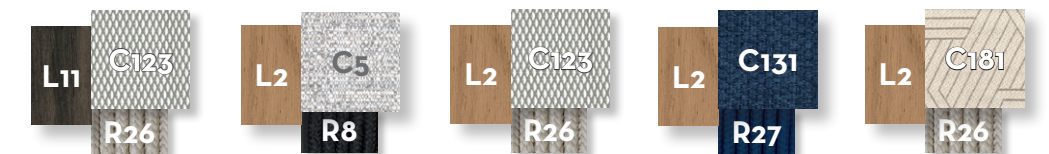

SOFA LOVE SEAT / CODE: AGODIVLOV

KG 28,0 | unit 1 1.47 mc | ☁️ | 🔩 | 🛠️

	Width	Depth	Height	H. seat	H. cushion
cm	185	95	76	38	23
inch	72.8	37.4	29.9	15.0	9.1

LIVING ARMCHAIR / CODE: AGOPL

KG 12,0 | unit 1 0.57 mc | ☁️ | 🔩 | 🛠️

	Width	Depth	Height	H. seat	H. cushion
cm	90	80	76	38	23
inch	35.4	31.5	29.9	15.0	9.1

COFFEE TABLE 180x94 / CODE: AGOTC180

KG 51,0 | unit 1 0.78 mc | ☁️ | 🔩 | 🛠️

	Width	Depth	Height
cm	180	94	33
inch	70.9	37.0	13

COFFEE TABLE 107x107 / CODE: AGOTC107

KG 37,0 | unit 1 0.55 mc | ☁️ | 🔩 | 🛠️

	Width	Depth	Height
cm	107	107	33
inch	42.1	42.1	13

COFFEE TABLE 95x67 / CODE: AGOTC95

KG 19,0 | unit 1 0.32 mc | ☁️ | 🔩 | 🛠️

	Width	Depth	Height
cm	95	67	33
inch	37.4	26.4	13

DINING TABLE 95x95 / CODE: AGOTP95

KG 31,0 | unit 1 0.46 mc | ☁️ | 🔩 | 🛠️

	Width	Depth	Height
cm	95	95	75
inch	37.4	37.4	30

DINING TABLE 165x165 / CODE: AGOTP165

KG 94,0 | unit 1 0.65 mc | ☁️ | 🔩 | 🛠️

	Width	Depth	Height
cm	165	165	75
inch	65.0	65.0	30

DINING TABLE 220x110 / CODE: AGOTP220

KG 89,0 | unit 1 0.58 mc | ☁️ | 🔩 | 🛠️

	Width	Depth	Height
cm	220	110	75
inch	86.6	43.3	30

DINING TABLE 280x110 / CODE: AGOTP280

KG 103,0 | unit 1 0.73 mc | ☁️ | 🔩 | 🛠️

	Width	Depth	Height
cm	280	110	75
inch	110.2	43.3	30

DINING CHAIR / CODE: AGOPP

KG 6,0 | unit 1 0.26 mc | ☁️ | 🔩 | 🛠️

	Width	Depth	Height	H. seat	H. cushion
cm	58	52	74	45	8
inch	22.8	20.5	29	17.7	3.1

SUNBED / CODE: AGOLET

KG 22,0 | unit 1 0.84 mc | ☁️ | 🔩 | 🛠️

	Width	Depth	Height	H. cushion
cm	205	95	36	25
inch	80.7	37.4	14	9.8