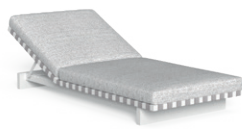

SUNBED / CODE: AGOALULET

	Width	Depth	Height	H. cushion
cm	205	91	33	15
inch	80.7	35.8	13.0	5.9