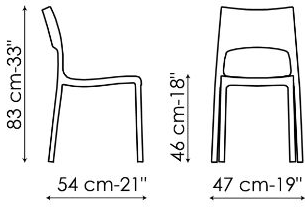

## Idole

Designer: **Dondoli and Poggi**

With a sobriety of use and image, emphasised by the design of the backrest, which is marked by its single opening, Idole is a lightweight stackable chair, with monocoque body in resistant plastic material. Available in five elegant colours, it can fit into every environment with style. The Idole designer plastic chair is a robust and comfortable object for everyday use, thanks also to the use of innovative materials and

## **Idole**

Width: 47cm

Depth: 54cm

Height: 83cm