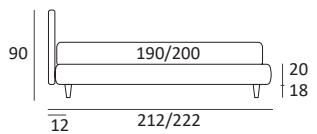

HAPPY LIFT

DI SERIE:
Piede in legno **Log** h cm 18, colore wengè

OPTIONAL:
Piede in legno **Log** h cm 18, colori bianco, naturale
Piede in metallo **Bill** h cm 18, finitura marrone moka
Piede in metallo **Glam** h cm 18, finitura cromo, colori polvere, seta
Piede in metallo **Max** h cm 18, finitura manganese

AS STANDARD:
Log wooden foot H 18 cm, colour: wenge

OPTIONALS:
Log wooden foot H 18 cm, colours: white, natural
Bill metal foot H 18 cm, brown mocha finish
Glam metal foot H 18 cm, chrome finish, colours: powder, silk
Max metal foot H 18 cm, manganese finish