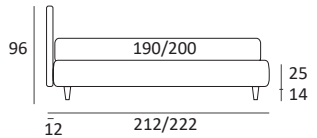

HAPPY COMPATTO

DI SERIE:
Piede in legno **Log** h cm 14, colore wengè

OPTIONAL:
Piede in legno **Log** h cm 14, colori bianco, naturale
Piede in metallo **Bill** h cm 14, finitura marrone moka
Piede in metallo **Glam** h cm 14, finitura cromo, colori polvere, seta
Piede in metallo **Max** h cm 14, finiture cromo, manganese

AS STANDARD:
Log wooden foot H 14 cm, colour: wenge

OPTIONALS:
Log wooden foot H 14 cm, colours: white, natural
Bill metal foot H 14 cm, brown mocha finish
Glam metal foot H 14 cm, chrome finish, colours: powder, silk
Max metal foot H 14 cm, chrome, manganese finish