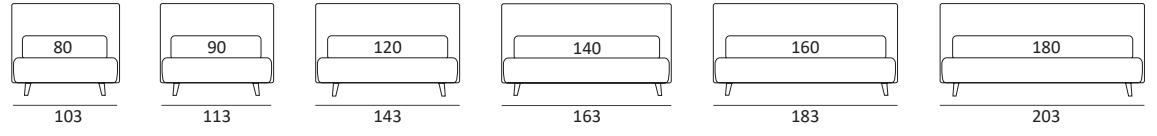

HAPPY COMPATTO

DI SERIE:
Piede in legno **Log** h cm 14, colore wengè

OPTIONAL:
Piede in legno **Log** h cm 14, colori bianco, naturale
Piede in metallo **Bill** h cm 14, finitura marrone moka
Piede in metallo **Glam** h cm 14, finitura cromo, colori polvere, seta
Piede in metallo **Max** h cm 14, finiture cromo, manganese

AS STANDARD:
Log wooden foot H 14 cm, colour: wenge

OPTIONALS:
Log wooden foot H 14 cm, colours: white, natural
Bill metal foot H 14 cm, brown mocha finish
Glam metal foot H 14 cm, chrome finish, colours: powder, silk
Max metal foot H 14 cm, chrome, manganese finish