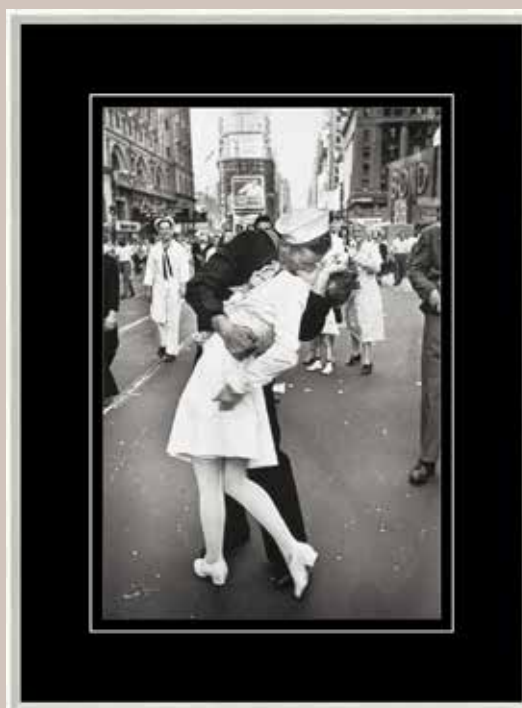

GIRL AT WINDOW  
SP05 | 50x60  
7110SP140520

GIRL AND STRIPES  
SP04 | 50x60  
7110SP100420

LA FEMME AU CHAPEAU  
SP06 | 50x60  
7110SP140620

MARILYN MONROE LYING IN BED  
SP08 | 60x80  
7110SP100823

KATE MOSS BUNNY  
SP09 | 60x80  
7110SP140923