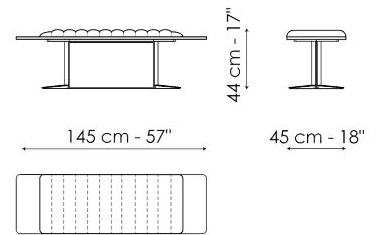

Data sheet

Nelson

Width: 176 - 182 - 202 - 216cm

Depth: 232 - 237cm

Height: 110cm

Nelson L

Width: 282 - 288 - 308 - 322cm

Depth: 232 - 237cm

Height: 110cm

Nelson bench

Width: 145cm

Depth: 45cm

Height: 44cm

Finishes

HEADBOARD AND BED RING / BENCH SEAT

Wood