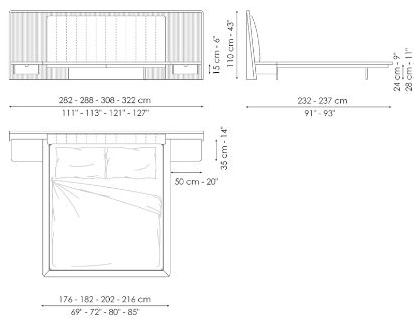

feet: elements which give the Nelson bed the impression of being "suspended" as if it were floating in the bedroom. In the Nelson L version, the headboard is larger and the bedside tables are incorporated in the bed creating a balanced and elegant result. The range is completed by the bench with a wooden frame and soft fabric cover: an elegant, sophisticated, yet functional element.

Data sheet

Nelson

Width: 176 - 182 - 202 - 216cm

Depth: 232 - 237cm

Height: 110cm

Nelson L

Width: 282 - 288 - 308 - 322cm

Depth: 232 - 237cm

Height: 110cm

Nelson bench

Width: 145cm

Depth: 45cm

Height: 44cm

Finishes

HEADBOARD AND BED RING / BENCH SEAT

Wood