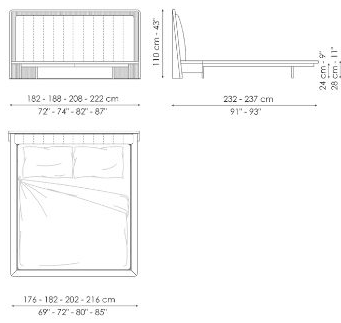

feet: elements which give the Nelson bed the impression of being "suspended" as if it were floating in the bedroom. In the Nelson L version, the headboard is larger and the bedside tables are incorporated in the bed creating a balanced and elegant result. The range is completed by the bench with a wooden frame and soft fabric cover: an elegant, sophisticated, yet functional element.

Data sheet

Nelson

Width: 176 - 182 - 202 - 216cm

Depth: 232 - 237cm

Height: 110cm

Nelson L

Width: 282 - 288 - 308 - 322cm

Depth: 232 - 237cm

Height: 110cm

Nelson bench

Width: 145cm

Depth: 45cm

Height: 44cm

Finishes

HEADBOARD AND BED RING / BENCH SEAT

Wood