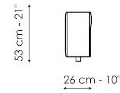

Data sheet

Center section 96x96

Width: 96cm
Depth: 96cm
Height: 85cm

Center section 144x96

Width: 96cm
Depth: 144cm
Height: 85cm

Center section 140x122

Width: 122cm
Depth: 140cm
Height: 85cm

Corner 96x96

Width: 96cm
Depth: 96cm
Height: 85cm

Chaise longue

Width: 96cm
Depth: 166cm
Height: 85cm

Penisola 140x96

Width: 96cm
Depth: 144cm
Height: 85cm

Penisola 140x122

Width: 122cm
Depth: 140cm
Height: 85cm

Penisola 96x70

Width: 70cm
Depth: 96cm
Height: 39cm

Penisola 144x70

Width: 70cm
Depth: 144cm
Height: 39cm

Penisola 140x96

Width: 96cm
Depth: 140cm
Height: 39cm

Pouf 96x70

Width: 70cm
Depth: 96cm
Height: 39cm

Pouf 144x70

Width: 70cm
Depth: 144cm
Height: 39cm

Pouf 140x96

Width: 96cm
Depth: 140cm
Height: 39cm

Armrest

Width: 26cm
Depth: 96cm
Height: 53cm

Backrest 96

Width: 26cm
Depth: 96cm
Height: 63cm

Backrest 140