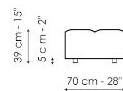

Data sheet

Center section 96x96

Width: 96cm
Depth: 96cm
Height: 85cm

Center section 144x96

Width: 96cm
Depth: 144cm
Height: 85cm

Center section 140x122

Width: 122cm
Depth: 140cm
Height: 85cm

Corner 96x96

Width: 96cm
Depth: 96cm
Height: 85cm

Chaise longue

Width: 96cm
Depth: 166cm
Height: 85cm

Penisola 140x96

Width: 96cm
Depth: 144cm
Height: 85cm

Penisola 140x122

Width: 122cm
Depth: 140cm
Height: 85cm

Penisola 96x70

Width: 70cm
Depth: 96cm
Height: 39cm

Penisola 144x70

Width: 70cm
Depth: 144cm
Height: 39cm

Penisola 140x96

Width: 96cm
Depth: 140cm
Height: 39cm

Pouf 96x70

Width: 70cm
Depth: 96cm
Height: 39cm

Pouf 144x70

Width: 70cm
Depth: 144cm
Height: 39cm

Pouf 140x96

Width: 96cm
Depth: 140cm
Height: 39cm

Armrest

Width: 26cm
Depth: 96cm
Height: 53cm

Backrest 96

Width: 26cm
Depth: 96cm
Height: 63cm

Backrest 140