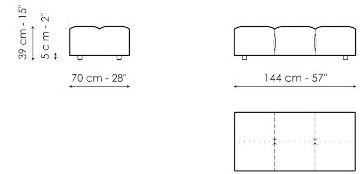

Data sheet

Center section 96x96

Width: 96cm
Depth: 96cm
Height: 85cm

Center section 144x96

Width: 96cm
Depth: 144cm
Height: 85cm

Center section 140x122

Width: 122cm
Depth: 140cm
Height: 85cm

Corner 96x96

Width: 96cm
Depth: 96cm
Height: 85cm

Chaise longue

Width: 96cm
Depth: 166cm
Height: 85cm

Penisola 140x96

Width: 96cm
Depth: 144cm
Height: 85cm

Penisola 140x122

Width: 122cm
Depth: 140cm
Height: 85cm

Penisola 96x70

Width: 70cm
Depth: 96cm
Height: 39cm

Penisola 144x70

Width: 70cm
Depth: 144cm
Height: 39cm

Penisola 140x96

Width: 96cm
Depth: 140cm
Height: 39cm

Pouf 96x70

Width: 70cm
Depth: 96cm
Height: 39cm

Pouf 144x70

Width: 70cm
Depth: 144cm
Height: 39cm

Pouf 140x96

Width: 96cm
Depth: 140cm
Height: 39cm

Armrest

Width: 26cm
Depth: 96cm
Height: 53cm

Backrest 96

Width: 26cm
Depth: 96cm
Height: 63cm

Backrest 140