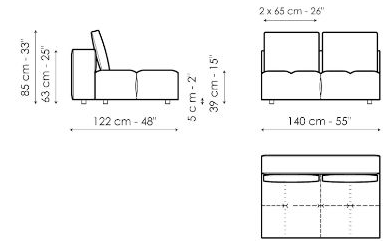

Data sheet

Center section 96x96

Width: 96cm
Depth: 96cm
Height: 85cm

Center section 144x96

Width: 96cm
Depth: 144cm
Height: 85cm

Center section 140x122

Width: 122cm
Depth: 140cm
Height: 85cm

Corner 96x96

Width: 96cm
Depth: 96cm
Height: 85cm

Chaise longue

Width: 96cm
Depth: 166cm
Height: 85cm

Penisola 140x96

Width: 96cm
Depth: 144cm
Height: 85cm

Penisola 140x122

Width: 122cm
Depth: 140cm
Height: 85cm

Penisola 96x70

Width: 70cm
Depth: 96cm
Height: 39cm

Penisola 144x70

Width: 70cm
Depth: 144cm
Height: 39cm

Penisola 140x96

Width: 96cm
Depth: 140cm
Height: 39cm

Pouf 96x70

Width: 70cm
Depth: 96cm
Height: 39cm

Pouf 144x70

Width: 70cm
Depth: 144cm
Height: 39cm

Pouf 140x96

Width: 96cm
Depth: 140cm
Height: 39cm

Armrest

Width: 26cm
Depth: 96cm
Height: 53cm

Backrest 96

Width: 26cm
Depth: 96cm
Height: 63cm

Backrest 140