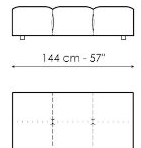

Data sheet

Center section 96x96

Width: 96cm
Depth: 96cm
Height: 85cm

Center section 144x96

Width: 96cm
Depth: 144cm
Height: 85cm

Center section 140x122

Width: 122cm
Depth: 140cm
Height: 85cm

Corner 96x96

Width: 96cm
Depth: 96cm
Height: 85cm

Chaise longue

Width: 96cm
Depth: 166cm
Height: 85cm

Penisola 140x96

Width: 96cm
Depth: 144cm
Height: 85cm

Penisola 140x122

Width: 122cm
Depth: 140cm
Height: 85cm

Penisola 96x70

Width: 70cm
Depth: 96cm
Height: 39cm

Penisola 144x70

Width: 70cm
Depth: 144cm
Height: 39cm

Penisola 140x96

Width: 96cm
Depth: 140cm
Height: 39cm

Pouf 96x70

Width: 70cm
Depth: 96cm
Height: 39cm

Pouf 144x70

Width: 70cm
Depth: 144cm
Height: 39cm

Pouf 140x96

Width: 96cm
Depth: 140cm
Height: 39cm

Armrest

Width: 26cm
Depth: 96cm
Height: 53cm

Backrest 96

Width: 26cm
Depth: 96cm
Height: 63cm

Backrest 140