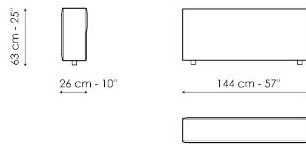

Backrest 144

Width: 26cm
Depth: 144cm
Height: 63cm