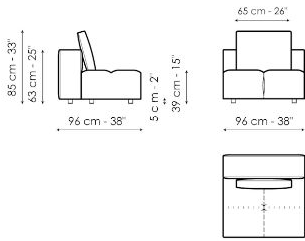

Data sheet

Center section 96x96

Width: 96cm
Depth: 96cm
Height: 85cm

Center section 144x96

Width: 96cm
Depth: 144cm
Height: 85cm

Center section 140x122

Width: 122cm
Depth: 140cm
Height: 85cm

Corner 96x96

Width: 96cm
Depth: 96cm
Height: 85cm

Chaise longue

Width: 96cm
Depth: 166cm
Height: 85cm

Penisola 140x96

Width: 96cm
Depth: 144cm
Height: 85cm

Penisola 140x122

Width: 122cm
Depth: 140cm
Height: 85cm

Penisola 96x70

Width: 70cm
Depth: 96cm
Height: 39cm

Penisola 144x70

Width: 70cm
Depth: 144cm
Height: 39cm

Penisola 140x96

Width: 96cm
Depth: 140cm
Height: 39cm

Pouf 96x70

Width: 70cm
Depth: 96cm
Height: 39cm

Pouf 144x70

Width: 70cm
Depth: 144cm
Height: 39cm

Pouf 140x96

Width: 96cm
Depth: 140cm
Height: 39cm

Armrest

Width: 26cm
Depth: 96cm
Height: 53cm

Backrest 96

Width: 26cm
Depth: 96cm
Height: 63cm

Backrest 140