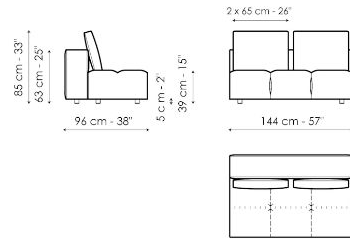

Data sheet

Center section 96x96

Width: 96cm
Depth: 96cm
Height: 85cm

Center section 144x96

Width: 96cm
Depth: 144cm
Height: 85cm

Center section 140x122

Width: 122cm
Depth: 140cm
Height: 85cm

Corner 96x96

Width: 96cm
Depth: 96cm
Height: 85cm

Chaise longue

Width: 96cm
Depth: 166cm
Height: 85cm

Penisola 140x96

Width: 96cm
Depth: 144cm
Height: 85cm

Penisola 140x122

Width: 122cm
Depth: 140cm
Height: 85cm

Penisola 96x70

Width: 70cm
Depth: 96cm
Height: 39cm

Penisola 144x70

Width: 70cm
Depth: 144cm
Height: 39cm

Penisola 140x96

Width: 96cm
Depth: 140cm
Height: 39cm

Pouf 96x70

Width: 70cm
Depth: 96cm
Height: 39cm

Pouf 144x70

Width: 70cm
Depth: 144cm
Height: 39cm

Pouf 140x96

Width: 96cm
Depth: 140cm
Height: 39cm

Armrest

Width: 26cm
Depth: 96cm
Height: 53cm

Backrest 96

Width: 26cm
Depth: 96cm
Height: 63cm

Backrest 140