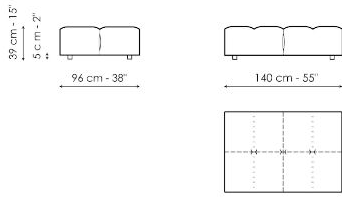

Data sheet

Center section 96x96

Width: 96cm
Depth: 96cm
Height: 85cm

Center section 144x96

Width: 96cm
Depth: 144cm
Height: 85cm

Center section 140x122

Width: 122cm
Depth: 140cm
Height: 85cm

Corner 96x96

Width: 96cm
Depth: 96cm
Height: 85cm

Chaise longue

Width: 96cm
Depth: 166cm
Height: 85cm

Penisola 140x96

Width: 96cm
Depth: 144cm
Height: 85cm

Penisola 140x122

Width: 122cm
Depth: 140cm
Height: 85cm

Penisola 96x70

Width: 70cm
Depth: 96cm
Height: 39cm

Penisola 144x70

Width: 70cm
Depth: 144cm
Height: 39cm

Penisola 140x96

Width: 96cm
Depth: 140cm
Height: 39cm

Pouf 96x70

Width: 70cm
Depth: 96cm
Height: 39cm

Pouf 144x70

Width: 70cm
Depth: 144cm
Height: 39cm

Pouf 140x96

Width: 96cm
Depth: 140cm
Height: 39cm

Armrest

Width: 26cm
Depth: 96cm
Height: 53cm

Backrest 96

Width: 26cm
Depth: 96cm
Height: 63cm

Backrest 140