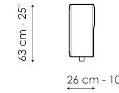

Data sheet

Center section 96x96

Width: 96cm
Depth: 96cm
Height: 85cm

Center section 144x96

Width: 96cm
Depth: 144cm
Height: 85cm

Center section 140x122

Width: 122cm
Depth: 140cm
Height: 85cm

Corner 96x96

Width: 70cm
Depth: 96cm
Height: 39cm

Penisola 144x70

Width: 70cm
Depth: 144cm
Height: 39cm

Penisola 140x96

Width: 96cm
Depth: 140cm
Height: 39cm

Pouf 96x70

Width: 70cm
Depth: 96cm
Height: 39cm

Pouf 144x70

Width: 70cm
Depth: 144cm
Height: 39cm

Pouf 140x96

Width: 96cm
Depth: 140cm
Height: 39cm

Armrest

Width: 26cm
Depth: 96cm
Height: 53cm

Backrest 96

Width: 26cm
Depth: 96cm
Height: 63cm

Backrest 140

Width: 26cm
Depth: 140cm
Height: 63cm

Backrest 144

Width: 26cm
Depth: 144cm
Height: 63cm

Finishes

FEET

Metal

Painted metal
Mat black

Materials, fabrics, leathers, colors and finishes are approximate and may slightly differ from actual ones. You can find the complete collection of Bonaldo fabrics and leathers on the website