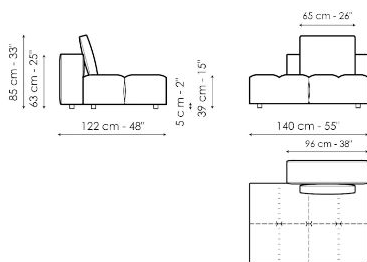

Data sheet

Center section 96x96

Width: 96cm
Depth: 96cm
Height: 85cm

Center section 144x96

Width: 96cm
Depth: 144cm
Height: 85cm

Center section 140x122

Width: 122cm
Depth: 140cm
Height: 85cm

Corner 96x96

Width: 96cm
Depth: 96cm
Height: 85cm

Chaise longue

Width: 96cm
Depth: 166cm
Height: 85cm

Penisola 140x96

Width: 96cm
Depth: 144cm
Height: 85cm

Penisola 140x122

Width: 122cm
Depth: 140cm
Height: 85cm

Penisola 96x70

Width: 70cm
Depth: 96cm
Height: 39cm

Penisola 144x70

Width: 70cm
Depth: 144cm
Height: 39cm

Penisola 140x96

Width: 96cm
Depth: 140cm
Height: 39cm

Pouf 96x70

Width: 70cm
Depth: 96cm
Height: 39cm

Pouf 144x70

Width: 70cm
Depth: 144cm
Height: 39cm

Pouf 140x96

Width: 96cm
Depth: 140cm
Height: 39cm

Armrest

Width: 26cm
Depth: 96cm
Height: 53cm

Backrest 96

Width: 26cm
Depth: 96cm
Height: 63cm

Backrest 140