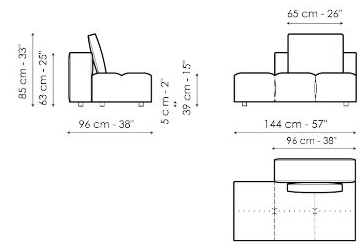

Data sheet

Center section 96x96

Width: 96cm
Depth: 96cm
Height: 85cm

Center section 144x96

Width: 96cm
Depth: 144cm
Height: 85cm

Center section 140x122

Width: 122cm
Depth: 140cm
Height: 85cm

Corner 96x96

Width: 96cm
Depth: 96cm
Height: 85cm

Chaise longue

Width: 96cm
Depth: 166cm
Height: 85cm

Penisola 140x96

Width: 96cm
Depth: 144cm
Height: 85cm

Penisola 140x122

Width: 122cm
Depth: 140cm
Height: 85cm

Penisola 96x70

Width: 70cm
Depth: 96cm
Height: 39cm

Penisola 144x70

Width: 70cm
Depth: 144cm
Height: 39cm

Penisola 140x96

Width: 96cm
Depth: 140cm
Height: 39cm

Pouf 96x70

Width: 70cm
Depth: 96cm
Height: 39cm

Pouf 144x70

Width: 70cm
Depth: 144cm
Height: 39cm

Pouf 140x96

Width: 96cm
Depth: 140cm
Height: 39cm

Armrest

Width: 26cm
Depth: 96cm
Height: 53cm

Backrest 96

Width: 26cm
Depth: 96cm
Height: 63cm

Backrest 140