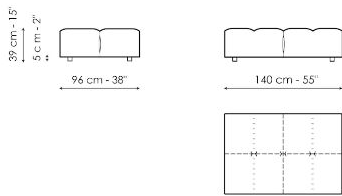

Data sheet

Center section 96x96

Width: 96cm
Depth: 96cm
Height: 85cm

Center section 144x96

Width: 96cm
Depth: 144cm
Height: 85cm

Center section 140x122

Width: 122cm
Depth: 140cm
Height: 85cm

Corner 96x96

Width: 96cm
Depth: 96cm
Height: 85cm

Chaise longue

Width: 96cm
Depth: 166cm
Height: 85cm

Penisola 140x96

Width: 96cm
Depth: 144cm
Height: 85cm

Penisola 140x122

Width: 122cm
Depth: 140cm
Height: 85cm

Penisola 96x70

Width: 70cm
Depth: 96cm
Height: 39cm

Penisola 144x70

Width: 70cm
Depth: 144cm
Height: 39cm

Penisola 140x96

Width: 96cm
Depth: 140cm
Height: 39cm

Pouf 96x70

Width: 70cm
Depth: 96cm
Height: 39cm

Pouf 144x70

Width: 70cm
Depth: 144cm
Height: 39cm

Pouf 140x96

Width: 96cm
Depth: 140cm
Height: 39cm

Armrest

Width: 26cm
Depth: 96cm
Height: 53cm

Backrest 96

Width: 26cm
Depth: 96cm
Height: 63cm

Backrest 140