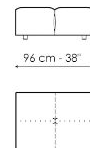

Data sheet

Center section 96x96

Width: 96cm
Depth: 96cm
Height: 85cm

Center section 144x96

Width: 96cm
Depth: 144cm
Height: 85cm

Center section 140x122

Width: 122cm
Depth: 140cm
Height: 85cm

Corner 96x96

Width: 96cm
Depth: 96cm
Height: 85cm

Chaise longue

Width: 96cm
Depth: 166cm
Height: 85cm

Penisola 140x96

Width: 96cm
Depth: 144cm
Height: 85cm

Penisola 140x122

Width: 122cm
Depth: 140cm
Height: 85cm

Penisola 96x70

Width: 70cm
Depth: 96cm
Height: 39cm

Penisola 144x70

Width: 70cm
Depth: 144cm
Height: 39cm

Penisola 140x96

Width: 96cm
Depth: 140cm
Height: 39cm

Pouf 96x70

Width: 70cm
Depth: 96cm
Height: 39cm

Pouf 144x70

Width: 70cm
Depth: 144cm
Height: 39cm

Pouf 140x96

Width: 96cm
Depth: 140cm
Height: 39cm

Armrest

Width: 26cm
Depth: 96cm
Height: 53cm

Backrest 96

Width: 26cm
Depth: 96cm
Height: 63cm

Backrest 140