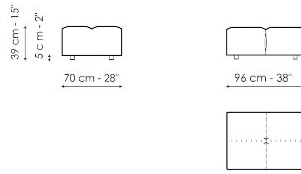

Data sheet

Center section 96x96

Width: 96cm
Depth: 96cm
Height: 85cm

Center section 144x96

Width: 96cm
Depth: 144cm
Height: 85cm

Center section 140x122

Width: 122cm
Depth: 140cm
Height: 85cm

Corner 96x96

Width: 96cm
Depth: 96cm
Height: 85cm

Chaise longue

Width: 96cm
Depth: 166cm
Height: 85cm

Penisola 140x96

Width: 96cm
Depth: 144cm
Height: 85cm

Penisola 140x122

Width: 122cm
Depth: 140cm
Height: 85cm

Penisola 96x70

Width: 70cm
Depth: 96cm
Height: 39cm

Penisola 144x70

Width: 70cm
Depth: 144cm
Height: 39cm

Penisola 140x96

Width: 96cm
Depth: 140cm
Height: 39cm

Pouf 96x70

Width: 70cm
Depth: 96cm
Height: 39cm

Pouf 144x70

Width: 70cm
Depth: 144cm
Height: 39cm

Pouf 140x96

Width: 96cm
Depth: 140cm
Height: 39cm

Armrest

Width: 26cm
Depth: 96cm
Height: 53cm

Backrest 96

Width: 26cm
Depth: 96cm
Height: 63cm

Backrest 140