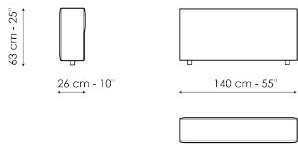

Data sheet

Center section 96x96

Width: 96cm
Depth: 96cm
Height: 85cm

Center section 144x96

Width: 96cm
Depth: 144cm
Height: 85cm

Center section 140x122

Width: 122cm
Depth: 140cm
Height: 85cm

Corner 96x96

Width: 96cm
Depth: 96cm
Height: 85cm

Chaise longue

Width: 96cm
Depth: 166cm
Height: 85cm

Penisola 140x96

Width: 96cm
Depth: 144cm
Height: 85cm

Penisola 140x122

Width: 122cm
Depth: 140cm
Height: 85cm

Penisola 96x70

Width: 70cm
Depth: 96cm
Height: 39cm

Penisola 144x70

Width: 70cm
Depth: 144cm
Height: 39cm

Penisola 140x96

Width: 96cm
Depth: 140cm
Height: 39cm

Pouf 96x70

Width: 70cm
Depth: 96cm
Height: 39cm

Pouf 144x70

Width: 70cm
Depth: 144cm
Height: 39cm

Pouf 140x96

Width: 96cm
Depth: 140cm
Height: 39cm

Armrest

Width: 26cm
Depth: 96cm
Height: 53cm

Backrest 96

Width: 26cm
Depth: 96cm
Height: 63cm

Backrest 140