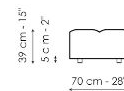

Data sheet

Center section 96x96

Width: 96cm
Depth: 96cm
Height: 85cm

Center section 144x96

Width: 96cm
Depth: 144cm
Height: 85cm

Center section 140x122

Width: 122cm
Depth: 140cm
Height: 85cm

Corner 96x96

Width: 96cm
Depth: 96cm
Height: 85cm

Chaise longue

Width: 96cm
Depth: 166cm
Height: 85cm

Penisola 140x96

Width: 96cm
Depth: 144cm
Height: 85cm

Penisola 140x122

Width: 122cm
Depth: 140cm
Height: 85cm

Penisola 96x70

Width: 70cm
Depth: 96cm
Height: 39cm

Penisola 144x70

Width: 70cm
Depth: 144cm
Height: 39cm

Penisola 140x96

Width: 96cm
Depth: 140cm
Height: 39cm

Pouf 96x70

Width: 70cm
Depth: 96cm
Height: 39cm

Pouf 144x70

Width: 70cm
Depth: 144cm
Height: 39cm

Pouf 140x96

Width: 96cm
Depth: 140cm
Height: 39cm

Armrest

Width: 26cm
Depth: 96cm
Height: 53cm

Backrest 96

Width: 26cm
Depth: 96cm
Height: 63cm

Backrest 140