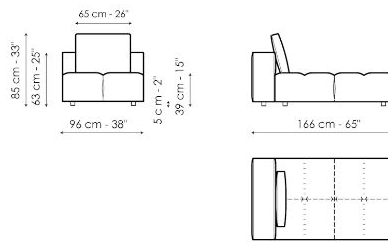

Data sheet

Center section 96x96

Width: 96cm
Depth: 96cm
Height: 85cm

Center section 144x96

Width: 96cm
Depth: 144cm
Height: 85cm

Center section 140x122

Width: 122cm
Depth: 140cm
Height: 85cm

Corner 96x96

Width: 96cm
Depth: 96cm
Height: 85cm

Chaise longue

Width: 96cm
Depth: 166cm
Height: 85cm

Penisola 140x96

Width: 96cm
Depth: 144cm
Height: 85cm

Penisola 140x122

Width: 122cm
Depth: 140cm
Height: 85cm

Penisola 96x70

Width: 70cm
Depth: 96cm
Height: 39cm

Penisola 144x70

Width: 70cm
Depth: 144cm
Height: 39cm

Penisola 140x96

Width: 96cm
Depth: 140cm
Height: 39cm

Pouf 96x70

Width: 70cm
Depth: 96cm
Height: 39cm

Pouf 144x70

Width: 70cm
Depth: 144cm
Height: 39cm

Pouf 140x96

Width: 96cm
Depth: 140cm
Height: 39cm

Armrest

Width: 26cm
Depth: 96cm
Height: 53cm

Backrest 96

Width: 26cm
Depth: 96cm
Height: 63cm

Backrest 140