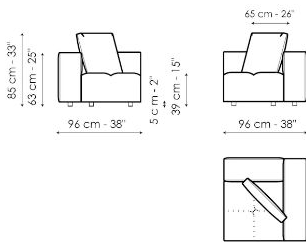

Data sheet

Center section 96x96

Width: 96cm
Depth: 96cm
Height: 85cm

Center section 144x96

Width: 96cm
Depth: 144cm
Height: 85cm

Center section 140x122

Width: 122cm
Depth: 140cm
Height: 85cm

Corner 96x96

Width: 96cm
Depth: 96cm
Height: 85cm

Chaise longue

Width: 96cm
Depth: 166cm
Height: 85cm

Penisola 140x96

Width: 96cm
Depth: 144cm
Height: 85cm

Penisola 140x122

Width: 122cm
Depth: 140cm
Height: 85cm

Penisola 96x70

Width: 70cm
Depth: 96cm
Height: 39cm

Penisola 144x70

Width: 70cm
Depth: 144cm
Height: 39cm

Penisola 140x96

Width: 96cm
Depth: 140cm
Height: 39cm

Pouf 96x70

Width: 70cm
Depth: 96cm
Height: 39cm

Pouf 144x70

Width: 70cm
Depth: 144cm
Height: 39cm

Pouf 140x96

Width: 96cm
Depth: 140cm
Height: 39cm

Armrest

Width: 26cm
Depth: 96cm
Height: 53cm

Backrest 96

Width: 26cm
Depth: 96cm
Height: 63cm

Backrest 140