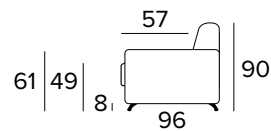

Standard mattress Engel in expanded polyurethane density 30kg/m³ covered with 100% polyester fabric. Mattress thickness: 17 cm

AMBROGIO CLASS MINI

POLTRONA LETTO (MAT. 70 CM) BED ARMCHAIR (MAT. 70 CM)

MATERASSO / MATTRESS
CM 70x196 / H 17

POLTRONA LETTO (MAT. 80 CM) BED ARMCHAIR (MAT. 80 CM)

MATERASSO / MATTRESS
CM 80x196 / H 17

DIVANO FISSO 2 POSTI 2 SEATER FIXED SOFA

MATERASSO / MATTRESS
CM 120x196 / H 17

DIVANO LETTO 2 POSTI 2 SEATER SOFA BED