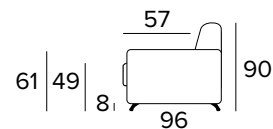

POLTRONA LETTO (MAT. 70 CM)
BED ARMCHAIR (MAT. 70 CM)

POLTRONA LETTO (MAT. 80 CM)
BED ARMCHAIR (MAT. 80 CM)

DIVANO FISSO 2 POSTI
2 SEATER FIXED SOFA

DIVANO LETTO 2 POSTI
2 SEATER SOFA BED