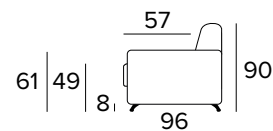

Standard mattress Engel in expanded polyurethane density 30kg/m³ covered with 100% polyester fabric. Mattress thickness: 17 cm

POLTRONA LETTO (MAT. 70 CM)
 BED ARMCHAIR (MAT. 70 CM)

MATERASSO / MATTRESS
 CM 70x196 / H 17