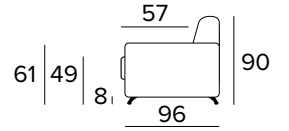

AMBROGIO CLASS 2

DIVANO FISSO 2 POSTI 2 SEATER FIXED SOFA