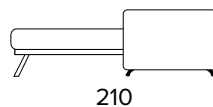

Standard mattress Engel in expanded polyurethane density 30kg/m³ covered with 100% polyester fabric. Mattress thickness: 17 cm

POLTRONA LETTO (MAT. 70 CM)
 BED ARMCHAIR (MAT. 70 CM)

MATERASSO / MATTRESS
 CM 70x196 / H 17