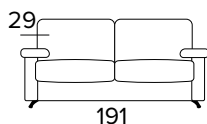

DIVANO LETTO 3 POSTI
3 SEATER SOFA BED

MATERASSO / MATTRESS
CM 140x196 / H 17