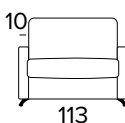

Standard mattress Engel in expanded polyurethane density 30kg/m³ covered with 100% polyester fabric. Mattress thickness: 17 cm

POLTRONA LETTO (MAT. 70 CM)
 BED ARMCHAIR (MAT. 70 CM)

MATERASSO / MATTRESS
 CM 70x196 / H 17

POLTRONA LETTO (MAT. 80 CM)
 BED ARMCHAIR (MAT. 80 CM)

MATERASSO / MATTRESS
 CM 80x196 / H 17

DIVANO FISSO 2 POSTI
 2 SEATER FIXED SOFA

DIVANO LETTO 2 POSTI
 2 SEATER SOFA BED

MATERASSO / MATTRESS
 CM 120x196 / H 17