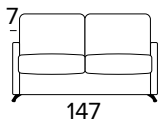

Standard mattress Engel in expanded polyurethane density 30kg/m³ covered with 100% polyester fabric. Mattress thickness: 17 cm

AMBROGIO CLASS MINI

POLTRONA LETTO (MAT. 70 CM) BED ARMCHAIR (MAT. 70 CM)

MATERASSO / MATTRESS
CM 70x196 / H 17

POLTRONA LETTO (MAT. 80 CM) BED ARMCHAIR (MAT. 80 CM)

MATERASSO / MATTRESS
CM 80x196 / H 17

DIVANO FISSO 2 POSTI 2 SEATER FIXED SOFA

MATERASSO / MATTRESS
CM 120x196 / H 17

DIVANO LETTO 2 POSTI 2 SEATER SOFA BED