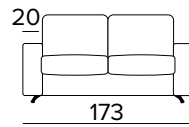

DIVANO LETTO 2 POSTI 2 SEATER SOFA BED

MATERASSO / MATTRESS
CM 120x196 / H 17