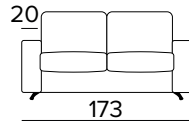

AMBROGIO CLASS 2

DIVANO FISSO 2 POSTI 2 SEATER FIXED SOFA