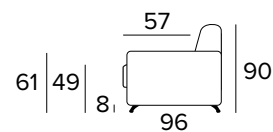

DIVANO FISSO 2 POSTI
2 SEATER FIXED SOFA