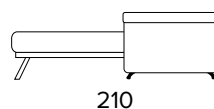

DIVANO LETTO 2 POSTI
2 SEATER SOFA BED

MATERASSO / MATTRESS
CM 120x196 / H 17