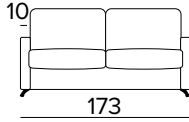

Standard mattress Engel in expanded polyurethane density 30kg/m³ covered with 100% polyester fabric. Mattress thickness: 17 cm

POLTRONA LETTO (MAT. 70 CM)
 BED ARMCHAIR (MAT. 70 CM)

MATERASSO / MATTRESS
 CM 70x196 / H 17

POLTRONA LETTO (MAT. 80 CM)
 BED ARMCHAIR (MAT. 80 CM)

MATERASSO / MATTRESS
 CM 80x196 / H 17

DIVANO FISSO 2 POSTI
 2 SEATER FIXED SOFA

DIVANO LETTO 2 POSTI
 2 SEATER SOFA BED

MATERASSO / MATTRESS
 CM 120x196 / H 17

AMBROGIO CLASS 1

DIVANO FISSO 3 POSTI 3 SEATER FIXED SOFA

DIVANO LETTO 3 POSTI 3 SEATER SOFA BED

MATERASSO / MATTRESS
CM 140x196 / H 17

DIVANO FISSO MAXI MAXI SEATER FIXED SOFA

DIVANO LETTO MAXI MAXI SEATER SOFA BED