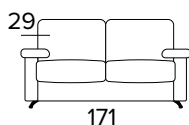

DIVANO LETTO 2 POSTI
2 SEATER SOFA BED

MATERASSO / MATTRESS
CM 120x196 / H 17