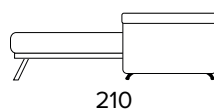

DIVANO LETTO 3 POSTI
3 SEATER SOFA BED

MATERASSO / MATTRESS
CM 140x196 / H 17