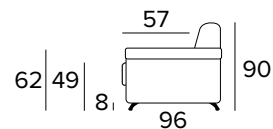

DIVANO FISSO 2 POSTI
2 SEATER FIXED SOFA

DIVANO LETTO 2 POSTI
2 SEATER SOFA BED

MATERASSO / MATTRESS
CM 120x196 / H 17

DIVANO FISSO 3 POSTI
3 SEATER FIXED SOFA

DIVANO LETTO 3 POSTI
3 SEATER SOFA BED

MATERASSO / MATTRESS
CM 140x196 / H 17