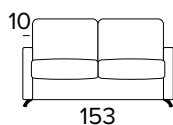

Standard mattress Engel in expanded polyurethane density 30kg/m³ covered with 100% polyester fabric. Mattress thickness: 17 cm

POLTRONA LETTO (MAT. 70 CM)
 BED ARMCHAIR (MAT. 70 CM)

MATERASSO / MATTRESS
 CM 70x196 / H 17

POLTRONA LETTO (MAT. 80 CM)
 BED ARMCHAIR (MAT. 80 CM)

MATERASSO / MATTRESS
 CM 80x196 / H 17

DIVANO FISSO 2 POSTI
 2 SEATER FIXED SOFA

DIVANO LETTO 2 POSTI
 2 SEATER SOFA BED

MATERASSO / MATTRESS
 CM 120x196 / H 17