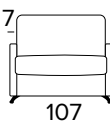

Standard mattress Engel in expanded polyurethane density 30kg/m³ covered with 100% polyester fabric. Mattress thickness: 17 cm

AMBROGIO CLASS MINI

POLTRONA LETTO (MAT. 70 CM) BED ARMCHAIR (MAT. 70 CM)

MATERASSO / MATTRESS
CM 70x196 / H 17

POLTRONA LETTO (MAT. 80 CM) BED ARMCHAIR (MAT. 80 CM)

MATERASSO / MATTRESS
CM 80x196 / H 17

DIVANO FISSO 2 POSTI 2 SEATER FIXED SOFA

MATERASSO / MATTRESS
CM 120x196 / H 17

DIVANO LETTO 2 POSTI 2 SEATER SOFA BED