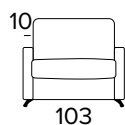

Standard mattress Engel in expanded polyurethane density 30kg/m³ covered with 100% polyester fabric. Mattress thickness: 17 cm

POLTRONA LETTO (MAT. 70 CM)
 BED ARMCHAIR (MAT. 70 CM)

MATERASSO / MATTRESS
 CM 70x196 / H 17

POLTRONA LETTO (MAT. 80 CM)
 BED ARMCHAIR (MAT. 80 CM)

MATERASSO / MATTRESS
 CM 80x196 / H 17

DIVANO FISSO 2 POSTI
 2 SEATER FIXED SOFA

DIVANO LETTO 2 POSTI
 2 SEATER SOFA BED

MATERASSO / MATTRESS
 CM 120x196 / H 17