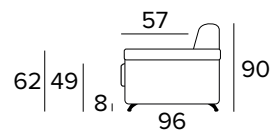

Standard mattress Engel in expanded polyurethane density 30kg/m³ covered with 100% polyester fabric. Mattress thickness: 17 cm

DIVANO FISSO 2 POSTI
2 SEATER FIXED SOFA

DIVANO LETTO 2 POSTI
2 SEATER SOFA BED