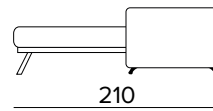

DIVANO LETTO 2 POSTI 2 SEATER SOFA BED

MATERASSO / MATTRESS
CM 120x196 / H 17