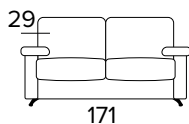

DIVANO FISSO 2 POSTI
2 SEATER FIXED SOFA