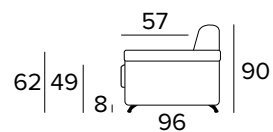

DIVANO FISSO 3 POSTI
3 SEATER FIXED SOFA