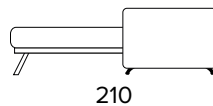

Standard mattress Engel in expanded polyurethane density 30kg/m³ covered with 100% polyester fabric. Mattress thickness: 17 cm

AMBROGIO CLASS MINI

POLTRONA LETTO (MAT. 70 CM) BED ARMCHAIR (MAT. 70 CM)

MATERASSO / MATTRESS
CM 70x196 / H 17

POLTRONA LETTO (MAT. 80 CM) BED ARMCHAIR (MAT. 80 CM)

MATERASSO / MATTRESS
CM 80x196 / H 17

DIVANO FISSO 2 POSTI 2 SEATER FIXED SOFA

MATERASSO / MATTRESS
CM 120x196 / H 17

DIVANO LETTO 2 POSTI 2 SEATER SOFA BED