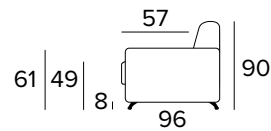

Standard mattress Engel in expanded polyurethane density 30kg/m³ covered with 100% polyester fabric. Mattress thickness: 17 cm

AMBROGIO CLASS MINI

POLTRONA LETTO (MAT. 70 CM) BED ARMCHAIR (MAT. 70 CM)

MATERASSO / MATTRESS
CM 70x196 / H 17