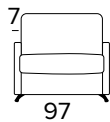

Standard mattress Engel in expanded polyurethane density 30kg/m³ covered with 100% polyester fabric. Mattress thickness: 17 cm

AMBROGIO CLASS MINI

POLTRONA LETTO (MAT. 70 CM) BED ARMCHAIR (MAT. 70 CM)

MATERASSO / MATTRESS
CM 70x196 / H 17

POLTRONA LETTO (MAT. 80 CM) BED ARMCHAIR (MAT. 80 CM)

MATERASSO / MATTRESS
CM 80x196 / H 17

DIVANO FISSO 2 POSTI 2 SEATER FIXED SOFA

MATERASSO / MATTRESS
CM 120x196 / H 17

DIVANO LETTO 2 POSTI 2 SEATER SOFA BED