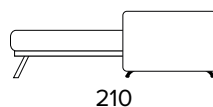

POLTRONA LETTO (MAT. 80 CM)
BED ARMCHAIR (MAT. 80 CM)

MATERASSO / MATTRESS
CM 80x196 / H 17