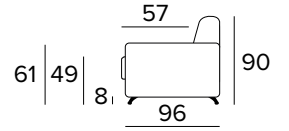

Standard mattress Engel in expanded polyurethane density 30kg/m³ covered with 100% polyester fabric. Mattress thickness: 17 cm

AMBROGIO CLASS MINI

POLTRONA LETTO (MAT. 70 CM) BED ARMCHAIR (MAT. 70 CM)

MATERASSO / MATTRESS
CM 70x196 / H 17

POLTRONA LETTO (MAT. 80 CM) BED ARMCHAIR (MAT. 80 CM)

MATERASSO / MATTRESS
CM 80x196 / H 17

DIVANO FISSO 2 POSTI 2 SEATER FIXED SOFA

MATERASSO / MATTRESS
CM 120x196 / H 17

DIVANO LETTO 2 POSTI 2 SEATER SOFA BED

MATERASSO / MATTRESS
CM 120x196 / H 17

DIVANO FISSO 3 POSTI
3 SEATER FIXED SOFA

DIVANO LETTO 3 POSTI
3 SEATER SOFA BED

MATERASSO / MATTRESS
CM 140x196 / H 17

DIVANO FISSO MAXI
MAXI SEATER FIXED SOFA

DIVANO LETTO MAXI
MAXI SEATER SOFA BED