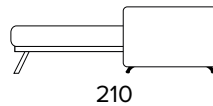

Standard mattress Engel in expanded polyurethane density 30kg/m³ covered with 100% polyester fabric. Mattress thickness: 17 cm

AMBROGIO CLASS MINI

POLTRONA LETTO (MAT. 70 CM) BED ARMCHAIR (MAT. 70 CM)

MATERASSO / MATTRESS
CM 70x196 / H 17