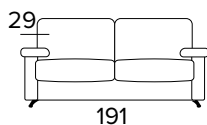

DIVANO FISSO 3 POSTI
3 SEATER FIXED SOFA