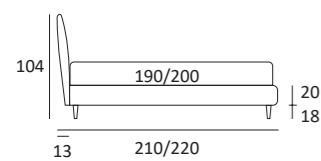

BUTTON LIFT