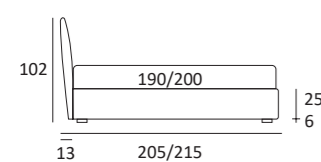

BUTTON FILO