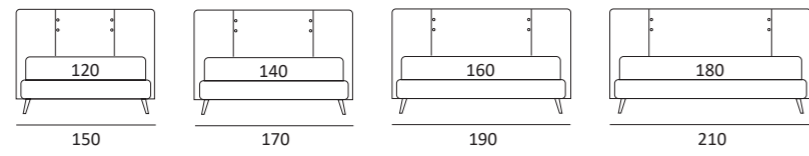

BUTTON LIFT

DI SERIE:
Piede in legno **Log** h cm 18, colore wengè

OPTIONAL:
Piede in legno **Log** h cm 18, colori bianco, naturale
Piede in metallo **Bill** e **Tube** h cm 18, finitura marrone moka
Piede in metallo **Glam** e **Wily** h cm 18, finitura cromo, colori polvere, seta
Piede in metallo **Hop** h cm 18, finitura manganese

AS STANDARD:

Log wooden foot H 18 cm, colour: wenge

OPTIONALS:

Log wooden foot H 18 cm, colours: white, natural
Bill and **Tube** metal foot H 18 cm, brown mocha finish
Glam, **Peak** and **Wily** metal foot H 18 cm, chrome finish, colours: powder, silk
Hop metal foot H 18 cm, manganese finish