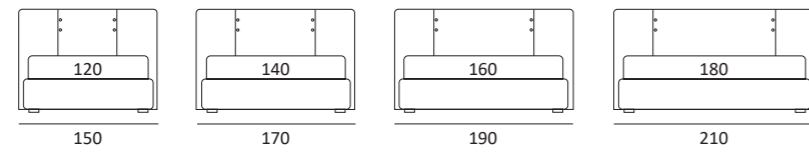

BUTTON

DI SERIE:
Piede in legno **Cubic** h cm 6, colore wengè

OPTIONAL:
Piede in legno **Cubic** h cm 6-10, colori grigio, wengè
Ruote **Carry**

AS STANDARD:

Cubic wooden foot H 6 cm, colour: wenge

OPTIONALS:

AS STANDARD:

Log wooden foot H 14 cm, colour: wenge

OPTIONALS:

Log wooden foot H 14 cm, colours: white, natural
Bill and **Tube** metal foot H 14 cm, brown mocha finish
Glam, **Peak** and **Wily** metal foot H 14 cm, chrome finish, colours: powder, silk
Hop metal foot H 14 cm, manganese finish

Piede **WILY**
H cm 14-18-24, finitura cromo, colori polvere, seta
H 14-18-24 cm, chrome finish, colours powder, silk

RUOTA WHEEL

Ruota **CARRY**
H cm 8
H 8 cm