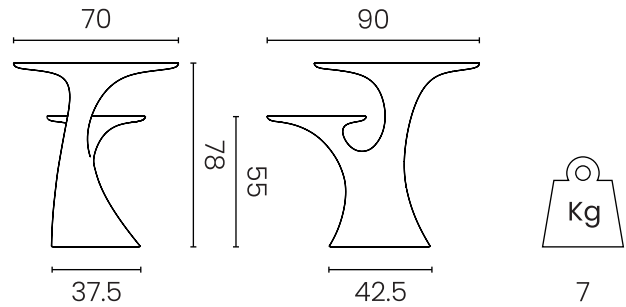

Rabbit Tree Table

DESIGN BY STEFANO GIOVANNONI

Rotomoulded side table in batch-coloured recyclable polyethylene, suitable for indoor and outdoor dry and wet locations.

Two tops of Ø70cm and Ø42cm at 78cm and 55cm height respectively.

Materials

Body: Batch coloured polyethylene

Packaging

No. of parcels:	1
Weight (kg):	9
Volume (m ³):	0.52
Dimensions (LxWxH):	91.5 x 70.5 x 81.5 cm

Product use: Indoor and outdoor

Made in Italy