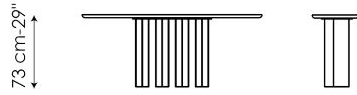

perception of the weight of the piece changes as you move around it.

Data sheet

Width: 140cm
Depth: 49cm
Height: ± 73cm

Width: 160cm
Depth: 49cm
Height: ± 73cm

Width: 180cm
Depth: 49cm
Height: ± 73cm

Width: 200cm
Depth: 49cm
Height: ± 73cm