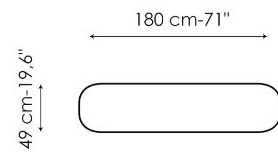

perception of the weight of the piece changes as you move around it.

Data sheet

Width: 140cm
Depth: 49cm
Height: ± 73cm

Width: 160cm
Depth: 49cm
Height: ± 73cm

Width: 180cm
Depth: 49cm
Height: ± 73cm

Width: 200cm
Depth: 49cm
Height: ± 73cm