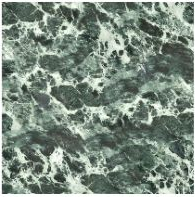

Finishes

TOP

Ceramic

Mat ceramic
Ardesia grey

Glossy ceramic
Calacatta

Silk finish ceramic
Calacatta macchia
vecchia

Mat ceramic
Laurent

Glossy ceramic
Imperial grey

Glossy ceramic
Black Onyx

Glossy ceramic
Mountain peak

Glossy ceramic
Rosso imperiale

Marble

Marble
Calacatta

Marble
Carrara

Marble
Emperador

Marble
Marquinia

Marble
Rosso Carpazi

Marble
Saint Denis

Marble
Fior di bosco

Wood

Veneered wood
Walnut Canaletto

Veneered wood
Brushed coal oak

LEGS

Metal

Painted metal
Mat white

Painted metal
Supreme anthracite

Painted metal
Mat brown

Painted metal
Mat black

Painted metal
Mat dove grey

Plus Metal

Painted metal
Mat bronze

Painted metal
Mat lead