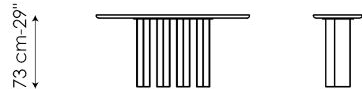

perception of the weight of the piece changes as you move around it.

Data sheet

Width: 140cm
Depth: 49cm
Height: ± 73cm

Width: 160cm
Depth: 49cm
Height: ± 73cm

Width: 180cm
Depth: 49cm
Height: ± 73cm

Width: 200cm
Depth: 49cm
Height: ± 73cm