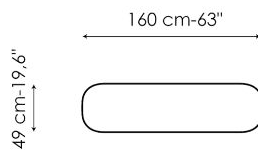

perception of the weight of the piece changes as you move around it.

Data sheet

Width: 140cm
Depth: 49cm
Height: ± 73cm

Width: 160cm
Depth: 49cm
Height: ± 73cm

Width: 180cm
Depth: 49cm
Height: ± 73cm

Width: 200cm
Depth: 49cm
Height: ± 73cm