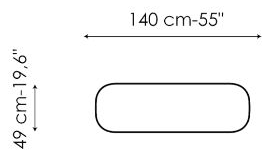

perception of the weight of the piece changes as you move around it.

Data sheet

Width: 140cm
Depth: 49cm
Height: ± 73cm

Width: 160cm
Depth: 49cm
Height: ± 73cm

Width: 180cm
Depth: 49cm
Height: ± 73cm

Width: 200cm
Depth: 49cm
Height: ± 73cm