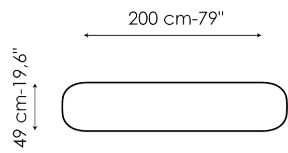

perception of the weight of the piece changes as you move around it.

Data sheet

Width: 140cm
Depth: 49cm
Height: ± 73cm

Width: 160cm
Depth: 49cm
Height: ± 73cm

Width: 180cm
Depth: 49cm
Height: ± 73cm

Width: 200cm
Depth: 49cm
Height: ± 73cm