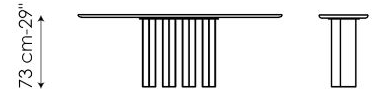

perception of the weight of the piece changes as you move around it.

Data sheet

Width: 140cm
Depth: 49cm
Height: ± 73cm

Width: 160cm
Depth: 49cm
Height: ± 73cm

Width: 180cm
Depth: 49cm
Height: ± 73cm

Width: 200cm
Depth: 49cm
Height: ± 73cm