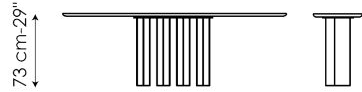

perception of the weight of the piece changes as you move around it.

Data sheet

Width: 140cm
Depth: 49cm
Height: ± 73cm

Width: 160cm
Depth: 49cm
Height: ± 73cm

Width: 180cm
Depth: 49cm
Height: ± 73cm

Width: 200cm
Depth: 49cm
Height: ± 73cm