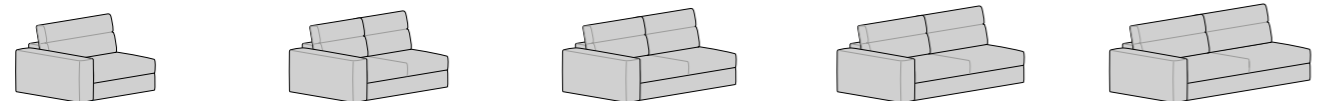

> Rest Large / Small / Slim

Rest Large Poltrona Letto L 134 H 100 P 97
 Rest Large Divano 2P Letto L 164 H 100 P 97
 Rest Large Divano 2P maxi Letto L 184 H 100 P 97
 Rest Large Divano 3P Letto L 204 H 100 P 97
 Rest Large Divano 3P maxi Letto L 224 H 100 P 97
 Small: L 112 H 100 P 97 / Slim: L 114 H 100 P 97
 Small: L 142 H 100 P 97 / Slim: L 144 H 100 P 97
 Small: L 162 H 100 P 97 / Slim: L 164 H 100 P 97
 Small: L 182 H 100 P 97 / Slim: L 184 H 100 P 97
 Small: L 202 H 100 P 97 / Slim: L 204 H 100 P 97

Rest Large Poltrona lat. dx/sx Letto L 115 H 100 P 97
 Rest Large Divano 2P lat. dx/sx Letto L 145 H 100 P 97
 Rest Large Divano 2P maxi lat. dx/sx Letto L 165 H 100 P 97
 Rest Large Divano 3P lat. dx/sx Letto L 185 H 100 P 97
 Rest Large Divano 3P maxi lat. dx/sx Letto L 205 H 100 P 97
 Small: L 104 H 100 P 97 / Slim: L 106 H 100 P 97
 Small: L 134 H 100 P 97 / Slim: L 136 H 100 P 97
 Small: L 154 H 100 P 97 / Slim: L 156 H 100 P 97
 Small: L 174 H 100 P 97 / Slim: L 176 H 100 P 97
 Small: L 194 H 100 P 97 / Slim: L 196 H 100 P 97

Rest Large Panchetta dx/sx L 100 H 100 P 158
 Rest Large Panchetta dx/sx contenitore L 100 H 100 P 158
 Small: L 89 H 100 P 158 / Slim: L 90 H 100 P 158
 Small: L 89 H 100 P 158 / Slim: L 90 H 100 P 158

Please consider that in the version combined with the Dreamy mattress (17 cm high), the height of sofas increases by 5 cm. In such case, modular sofas are not available.