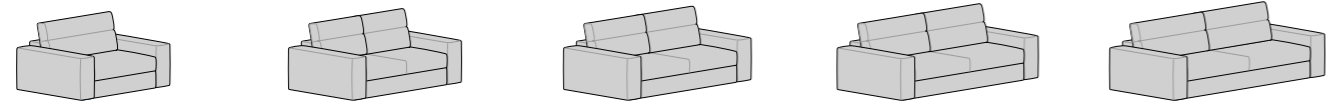

> Rest Large / Small / Slim

Rest Large Poltrona Letto L 134 H 100 P 97
 Rest Large Divano 2P Letto L 164 H 100 P 97
 Rest Large Divano 2P maxi Letto L 184 H 100 P 97
 Rest Large Divano 3P Letto L 204 H 100 P 97
 Rest Large Divano 3P maxi Letto L 224 H 100 P 97
 Small: L 112 H 100 P 97 / Slim: L 114 H 100 P 97
 Small: L 142 H 100 P 97 / Slim: L 144 H 100 P 97
 Small: L 162 H 100 P 97 / Slim: L 164 H 100 P 97
 Small: L 182 H 100 P 97 / Slim: L 184 H 100 P 97
 Small: L 202 H 100 P 97 / Slim: L 204 H 100 P 97

Rest Large Poltrona lat. dx/sx Letto L 115 H 100 P 97
 Rest Large Divano 2P lat. dx/sx Letto L 145 H 100 P 97
 Rest Large Divano 2P maxi lat. dx/sx Letto L 165 H 100 P 97
 Rest Large Divano 3P lat. dx/sx Letto L 185 H 100 P 97
 Rest Large Divano 3P maxi lat. dx/sx Letto L 205 H 100 P 97
 Small: L 104 H 100 P 97 / Slim: L 106 H 100 P 97
 Small: L 134 H 100 P 97 / Slim: L 136 H 100 P 97
 Small: L 154 H 100 P 97 / Slim: L 156 H 100 P 97
 Small: L 174 H 100 P 97 / Slim: L 176 H 100 P 97
 Small: L 194 H 100 P 97 / Slim: L 196 H 100 P 97

Rest Large Panchetta dx/sx L 100 H 100 P 158
 Rest Large Panchetta dx/sx contenitore L 100 H 100 P 158
 Small: L 89 H 100 P 158 / Slim: L 90 H 100 P 158
 Small: L 89 H 100 P 158 / Slim: L 90 H 100 P 158

Please consider that in the version combined with the Dreamy mattress (17 cm high), the height of sofas increases by 5 cm. In such case, modular sofas are not available.