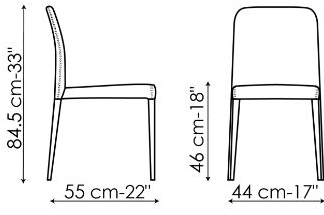

Data sheet

Deli

Width: 44cm

Depth: 55cm

Height: 84.5cm

Finishes

LEGS

Metal