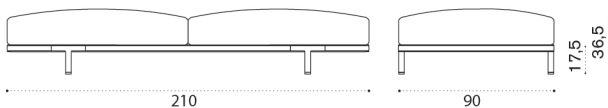

 → 20  |  1 box 98X98X72H 51 Kg

Baia

Design: Christophe Pillet

Pouf 150x90

Item	Description
BAPUM1D69T1PP58	Alu. carbon/teak + cruise
BAPUM1D69T1PP56	Alu. carbon/teak + maiorca
BAPUM1D69T1PP57	Alu. carbon/teak + navy
BAPUM1D69T1TR13	Alu. carbon/teak + linen
BAPUM1D69PP58	Alu. carbon + cruise
BAPUM1D69PP56	Alu. carbon + maiorca
BAPUM1D69PP57	Alu. carbon + navy
BAPUM1D69TR13	Alu. carbon + linen
BAPUM1D69APP58	Alu. carbon/accoya + cruise
BAPUM1D69APP56	Alu. carbon/accoya + maiorca
BAPUM1D69APP57	Alu. carbon/accoya + navy
BAPUM1D69ATR13	Alu. carbon/accoya + linen
BAPUM1D70T1PP58	Alu. silver/teak + cruise
BAPUM1D70T1PP56	Alu. silver/teak + maiorca
BAPUM1D70T1PP57	Alu. silver/teak + navy
BAPUM1D70T1TR13	Alu. silver/teak + linen
BAPUM1D70PP58	Alu. silver + cruise
BAPUM1D70PP56	Alu. silver + maiorca
BAPUM1D70PP57	Alu. silver + navy
BAPUM1D70TR13	Alu. silver + linen
BAPUM1D70APP58	Alu. silver/accoya + cruise
BAPUM1D70APP56	Alu. silver/accoya + maiorca
BAPUM1D70APP57	Alu. silver/accoya + navy
BAPUM1D70ATR13	Alu. silver/accoya + linen
COVER718	Rain cover 151 x 91 h38

 → 40  |  1 box 218X98X72H 88 Kg

All dimensions are in centimetres

Baia

Design: Christophe Pillet

Coffee table 90x90

Item	Description
 BATCQH1D69T1PTS	Alu. carbon/teak + travertino silver h20
 BATCQH1D69PTS	Alu. carbon + travertino silver h20
 BATCQH1D69APTS	Alu. carbon/accoya + travertino silver h20
 BATCQH1D70T1PTS	Alu. silver/teak + travertino silver h20
 BATCQH1D70PTS	Alu. silver + travertino silver h20
 BATCQH1D70APTS	Alu. silver/accoya + travertino silver h20
 BATCQH2D69T1PTS	Alu. carbon/teak + travertino silver h43
 BATCQH2D69PTS	Alu. carbon + travertino silver h43
 BATCQH2D69APTS	Alu. carbon/accoya + travertino silver h43
 BATCQH2D70T1PTS	Alu. silver/teak + travertino silver h43
 BATCQH2D70PTS	Alu. silver + travertino silver h43
 BATCQH2D70APTS	Alu. silver/accoya + travertino silver h43
 COVER720	Rain cover 91 x 91 h19
 COVER717	Rain cover 91 x 91 h38