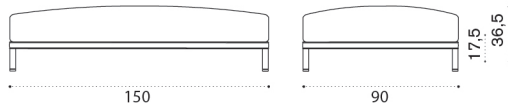

Baia

Design: Christophe Pillet

Pouf 150x90

Item	Description
BAPUM1D69T1PP58	Alu. carbon/teak + cruise
BAPUM1D69T1PP56	Alu. carbon/teak + maiorca
BAPUM1D69T1PP57	Alu. carbon/teak + navy
BAPUM1D69T1TR13	Alu. carbon/teak + linen
BAPUM1D69PP58	Alu. carbon + cruise
BAPUM1D69PP56	Alu. carbon + maiorca
BAPUM1D69PP57	Alu. carbon + navy
BAPUM1D69TR13	Alu. carbon + linen
BAPUM1D69APP58	Alu. carbon/accoya + cruise
BAPUM1D69APP56	Alu. carbon/accoya + maiorca
BAPUM1D69APP57	Alu. carbon/accoya + navy
BAPUM1D69ATR13	Alu. carbon/accoya + linen
BAPUM1D70T1PP58	Alu. silver/teak + cruise
BAPUM1D70T1PP56	Alu. silver/teak + maiorca
BAPUM1D70T1PP57	Alu. silver/teak + navy
BAPUM1D70T1TR13	Alu. silver/teak + linen
BAPUM1D70PP58	Alu. silver + cruise
BAPUM1D70PP56	Alu. silver + maiorca
BAPUM1D70PP57	Alu. silver + navy
BAPUM1D70TR13	Alu. silver + linen
BAPUM1D70APP58	Alu. silver/accoya + cruise
BAPUM1D70APP56	Alu. silver/accoya + maiorca
BAPUM1D70APP57	Alu. silver/accoya + navy
BAPUM1D70ATR13	Alu. silver/accoya + linen
COVER718	Rain cover 151 x 91 h38

→ 30 | 1 box 165X98X72H 67 Kg