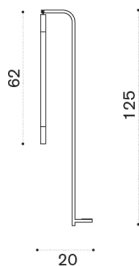

 → 40  |  1 box 218X98X72H 88 Kg

All dimensions are in centimetres

Baia

Design: Christophe Pillet

Coffee table 90x90

Item	Description
 BATCQH1D69T1PTS	Alu. carbon/teak + travertino silver h20
 BATCQH1D69PTS	Alu. carbon + travertino silver h20
 BATCQH1D69APTS	Alu. carbon/accoya + travertino silver h20
 BATCQH1D70T1PTS	Alu. silver/teak + travertino silver h20
 BATCQH1D70PTS	Alu. silver + travertino silver h20
 BATCQH1D70APTS	Alu. silver/accoya + travertino silver h20
 BATCQH2D69T1PTS	Alu. carbon/teak + travertino silver h43
 BATCQH2D69PTS	Alu. carbon + travertino silver h43
 BATCQH2D69APTS	Alu. carbon/accoya + travertino silver h43
 BATCQH2D70T1PTS	Alu. silver/teak + travertino silver h43
 BATCQH2D70PTS	Alu. silver + travertino silver h43
 BATCQH2D70APTS	Alu. silver/accoya + travertino silver h43
 COVER720	Rain cover 91 x 91 h19
 COVER717	Rain cover 91 x 91 h38

 → 85 - 87 |  1 box 181X117X32H 100 Kg | 1 box 181X117X76H 102 Kg

Baia

Complementary back cushion 40x40

Item	Description
 BACUSCM1PP56	Back cushion, maiorca
 BACUSCM1PP57	Back cushion, navy
 BACUSCM1PP58	Back cushion, cruise
 BACUSCM1TR13	Back cushion, linen

 → 0.5 |  1 box 45X45X15H 1 Kg

Lamp

 BALAD69	Aluminium carbon
 BALAD70	Aluminium silver

 → 4 |  1 box 130X25X10H 6 Kg