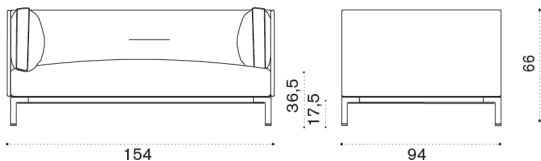

→ 55 | 1 box 165X98X101H 82 Kg

BAD2D69T1TR13P	Alu. carbon/teak + linen-faux leather
BAD2D69T1PP5756	Alu. carbon/teak + navy/maiorca
BAD2D69T1PP56	Alu. carbon/teak + maiorca
BAD2D69TR13P	Alu. carbon + linen-faux leather
BAD2D69PP5756	Alu. carbon + navy/maiorca
BAD2D69PP56	Alu. carbon + maiorca
BAD2D69ATR13P	Alu. carbon/accoya + linen-faux leather
BAD2D69APP5756	Alu. carbon/accoya + navy/maiorca
BAD2D69APP56	Alu. carbon/accoya + maiorca
BAD2D70T1TR13P	Alu. silver/teak + linen-faux leather
BAD2D70T1PP5756	Alu. silver/teak + navy/maiorca
BAD2D70T1PP56	Alu. silver/teak + maiorca
BAD2D70TR13P	Alu. silver + linen-faux leather
BAD2D70PP5756	Alu. silver + navy/maiorca
BAD2D70PP56	Alu. silver + maiorca
BAD2D70ATR13P	Alu. silver/accoya + linen-faux leather
BAD2D70APP5756	Alu. silver/accoya + navy/maiorca
BAD2D70APP56	Alu. silver/accoya + maiorca

COVER706

Rain cover 155 x 95 h67