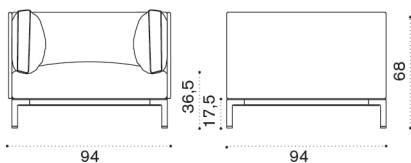

Polypropylene
Navy

Polypropylene
Maiorca

Polyester Linen Color FR +
Faux-Leather EN22010 (only
for Baia)

Rain cover

Ethi-Care

Baia

Lounge armchair

→ 32,5 | 1 box 98X98X101H 61 Kg