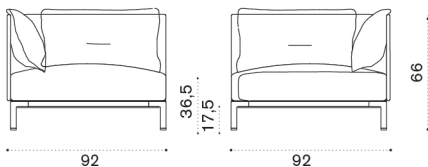

→ 36 | 1 box 98X98X101H 58 Kg