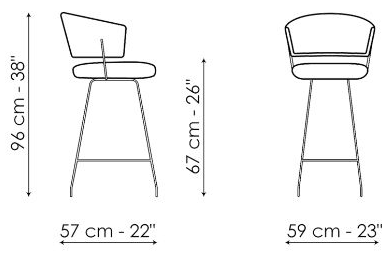

## Bahia too - swivel base

Width: 57cm

Depth: 59cm

Height: 86/106cm

## Bahia too H 67

Width: 57cm

Depth: 59cm

Height: 96cm

## Bahia too H 77

Width: 57cm

Depth: 59cm

Height: 106cm