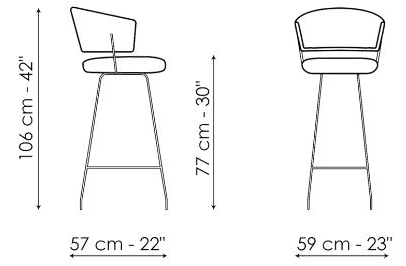

## Bahia too - swivel base

Width: 57cm

Depth: 59cm

Height: 86/106cm

## Bahia too H 67

Width: 57cm

Depth: 59cm

Height: 96cm

## Bahia too H 77

Width: 57cm

Depth: 59cm

Height: 106cm