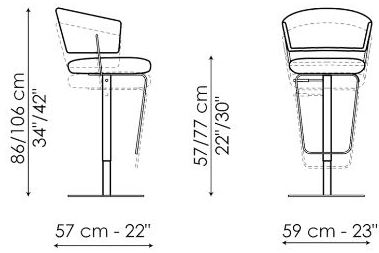

## Bahia too - swivel base

Width: 57cm

Depth: 59cm

Height: 86/106cm

## Bahia too H 67

Width: 57cm

Depth: 59cm

Height: 96cm

## Bahia too H 77

Width: 57cm

Depth: 59cm

Height: 106cm