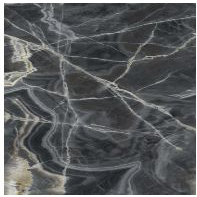

Finishes

TOP - KUMO 151, KUMO 120

Wood

Veneered wood
Walnut Canaletto

Veneered wood
Coal ash

Veneered wood
Coal oak

Marble

Marble
Calacatta

Glossy ceramic
Black Onyx

Glossy ceramic
Calacatta

Silk finish ceramic
Calacatta macchia
vecchia

Glossy ceramic
Imperial grey

Glossy ceramic
Rosso imperiale

Glossy ceramic
Mountain peak

Mat ceramic
Laurent

TOP - KUMO 100

Ceramic

Mat ceramic
Ardesia grey

Glossy ceramic
Calacatta

Silk finish ceramic
Calacatta macchia
vecchia

Glossy ceramic
Imperial grey

Mat ceramic
Laurent

Glossy ceramic
Black Onyx

Glossy ceramic
Mountain peak

Glossy ceramic
Rosso imperiale

Marble

Marble
Calacatta

Marble
Carrara

Marble
Emperador

Marble
Fior di bosco

Marble
Marquinia

Marble
Rosso Carpazi