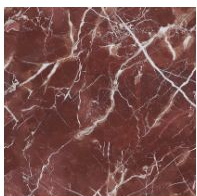

Glossy ceramic
Black Onyx

Glossy ceramic
Calacatta

Silk finish ceramic
Calacatta macchia
vecchia

Glossy ceramic
Imperial grey

Glossy ceramic
Rosso imperiale

Glossy ceramic
Mountain peak

Mat ceramic
Laurent

TOP - KUMO 100

Ceramic

Mat ceramic
Ardesia grey

Glossy ceramic
Calacatta

Silk finish ceramic
Calacatta macchia
vecchia

Glossy ceramic
Imperial grey

Mat ceramic
Laurent

Glossy ceramic
Black Onyx

Glossy ceramic
Mountain peak

Glossy ceramic
Rosso imperiale

Marble

Marble
Calacatta

Marble
Carrara

Marble
Emperador

Marble
Fior di bosco

Marble
Marquinia

Marble
Rosso Carpazi

Marble
Saint Denis

TOP - KUMO 53

Wood

Veneered wood
Walnut Canaletto

Metal

Painted metal
Mat white

Painted metal
Mat black

Painted metal
Mat brown