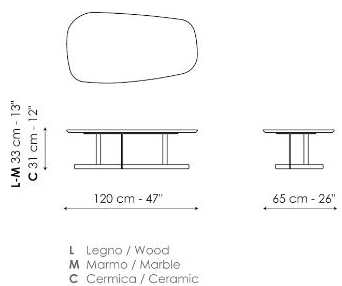

finishes, creating a formal contrast expressed with the utmost lightness. They are perfect either positioned in the middle of the room or to the side of the sofa.

Data sheet

Kumo 53 high

Width: 53/55cm
 Depth: 44/46cm
 Height: 52/55cm

Kumo 53 low

Width: 53/55cm
 Depth: 44/46cm
 Height: 45/48cm

Kumo 100

Width: 100/103cm
 Depth: 70/73cm
 Height: 38/40cm

Kumo 120

Width: 120cm
 Depth: 65cm
 Height: 31/33cm

Kumo 151

Width: 151cm
 Depth: 68cm
 Height: 31/33cm