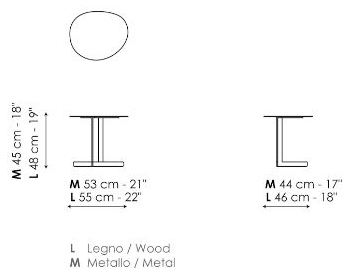

finishes, creating a formal contrast expressed with the utmost lightness. They are perfect either positioned in the middle of the room or to the side of the sofa.

Data sheet

Kumo 53 high

Width: 53/55cm
 Depth: 44/46cm
 Height: 52/55cm

Kumo 53 low

Width: 53/55cm
 Depth: 44/46cm
 Height: 45/48cm

Kumo 100

Width: 100/103cm
 Depth: 70/73cm
 Height: 38/40cm

Kumo 120

Width: 120cm
 Depth: 65cm
 Height: 31/33cm

Kumo 151

Width: 151cm
 Depth: 68cm
 Height: 31/33cm