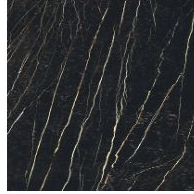

Finishes

TOP - KUMO 151, KUMO 120

Wood

Veneered wood
Walnut Canaletto

Veneered wood
Coal ash

Veneered wood
Coal oak

Marble

Marble
Calacatta

Glossy ceramic
Black Onyx

Glossy ceramic
Calacatta

Silk finish ceramic
Calacatta macchia
vecchia

Glossy ceramic
Imperial grey

Glossy ceramic
Rosso imperiale

Glossy ceramic
Mountain peak

Mat ceramic
Laurent

TOP - KUMO 100

Ceramic

Mat ceramic
Ardesia grey

Glossy ceramic
Calacatta

Silk finish ceramic
Calacatta macchia
vecchia

Glossy ceramic
Imperial grey

Mat ceramic
Laurent

Glossy ceramic
Black Onyx

Glossy ceramic
Mountain peak