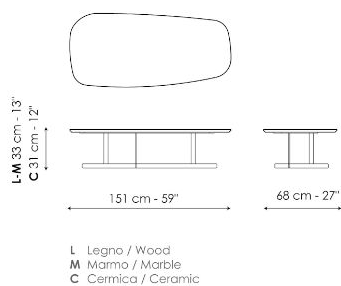

finishes, creating a formal contrast expressed with the utmost lightness. They are perfect either positioned in the middle of the room or to the side of the sofa.

Data sheet

Kumo 53 high

Width: 53/55cm
 Depth: 44/46cm
 Height: 52/55cm

Kumo 53 low

Width: 53/55cm
 Depth: 44/46cm
 Height: 45/48cm

Kumo 100

Width: 100/103cm
 Depth: 70/73cm
 Height: 38/40cm

Kumo 120

Width: 120cm
 Depth: 65cm
 Height: 31/33cm

Kumo 151

Width: 151cm
 Depth: 68cm
 Height: 31/33cm