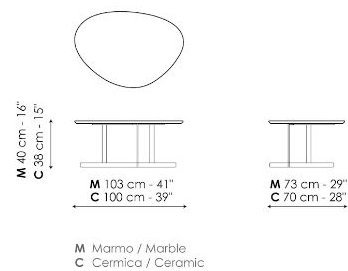

finishes, creating a formal contrast expressed with the utmost lightness. They are perfect either positioned in the middle of the room or to the side of the sofa.

Data sheet

Kumo 53 high

Width: 53/55cm
 Depth: 44/46cm
 Height: 52/55cm

Kumo 53 low

Width: 53/55cm
 Depth: 44/46cm
 Height: 45/48cm

Kumo 100

Width: 100/103cm
 Depth: 70/73cm
 Height: 38/40cm

Kumo 120

Width: 120cm
 Depth: 65cm
 Height: 31/33cm

Kumo 151

Width: 151cm
 Depth: 68cm
 Height: 31/33cm