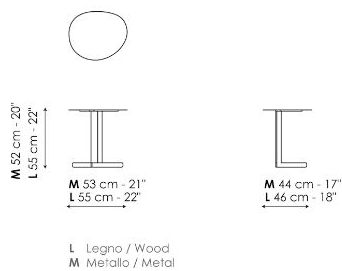

finishes, creating a formal contrast expressed with the utmost lightness. They are perfect either positioned in the middle of the room or to the side of the sofa.

Data sheet

Kumo 53 high

Width: 53/55cm
 Depth: 44/46cm
 Height: 52/55cm

Kumo 53 low

Width: 53/55cm
 Depth: 44/46cm
 Height: 45/48cm

Kumo 100

Width: 100/103cm
 Depth: 70/73cm
 Height: 38/40cm

Kumo 120

Width: 120cm
 Depth: 65cm
 Height: 31/33cm

Kumo 151

Width: 151cm
 Depth: 68cm
 Height: 31/33cm