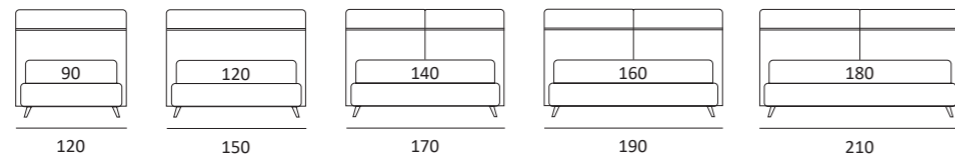

CHOP COMPATTO

DI SERIE:
Piede in legno **Log** h cm 14, colore wengè

OPTIONAL:
Piede in legno **Log** h cm 14, colori bianco, naturale
Piede in metallo **Bill** e **Tube** h cm 14, finitura marrone moka
Piede in metallo **Glam**, **Peak** e **Wily** h cm 14, finitura cromo, colori polvere, seta
Piede in metallo **Hop** h cm 14, finitura manganese

AS STANDARD:
Log wooden foot H 14 cm, colour: wenge

OPTIONALS:
Log wooden foot H 14 cm, colours: white, natural
Bill and **Tube** metal foot H 14 cm, brown mocha finish
Glam, **Peak** and **Wily** metal foot H 14 cm, chrome finish, colours: powder, silk
Hop metal foot H 14 cm, manganese finish