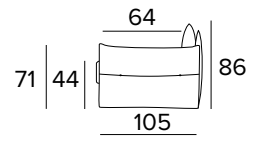

Standard electro-welded bed base

Frame with tube 30

Oven baked epoxy resin

Non-removable cover sofa

Decò pillows as an option

Mattress New Moon series in expanded polyurethane density 35Kg/m³. The side band of the mattress is made highly breathable 3D fabric for a perfect ventilation of the mattress. Fabric 100% polyester. Mattress thickness: 13 cm

DIVANO FISSO 3 POSTI
3 SEATER FIXED SOFA

DIVANO LETTO 3 POSTI
3 SEATER SOFA BED

MATERASSO / MATTRESS
CM 140x192 / H 13

DIVANO FISSO MAXI
MAXI SEATER FIXED SOFA

DIVANO LETTO MAXI
MAXI SEATER SOFA BED

MATERASSO / MATTRESS
CM 160x192 / H 13