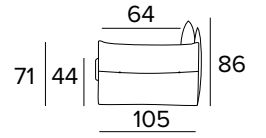

Standard electro-welded bed base

Frame with tube 30

Oven baked epoxy resin

Non-removable cover sofa

Decò pillows as an option

Mattress New Moon series in expanded polyurethane density 35Kg/m³. The side band of the mattress is made highly breathable 3D fabric for a perfect ventilation of the mattress. Fabric 100% polyester. Mattress thickness: 13 cm

DIVANO FISSO 3 POSTI
3 SEATER FIXED SOFA

DIVANO LETTO 3 POSTI
3 SEATER SOFA BED

MATERASSO / MATTRESS
CM 140x192 / H 13

DIVANO FISSO MAXI
MAXI SEATER FIXED SOFA

DIVANO LETTO MAXI
MAXI SEATER SOFA BED

MATERASSO / MATTRESS
CM 160x192 / H 13