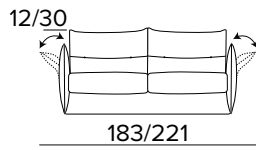

Standard electro-welded bed base

Frame with tube 30

Oven baked epoxy resin

Non-removable cover sofa

Decò pillows as an option

Mattress New Moon series in expanded polyurethane density 35Kg/m³. The side band of the mattress is made highly breathable 3D fabric for a perfect ventilation of the mattress. Fabric 100% polyester. Mattress thickness: 13 cm

DIVANO FISSO 3 POSTI
3 SEATER FIXED SOFA

DIVANO LETTO 3 POSTI
3 SEATER SOFA BED

MATERASSO / MATTRESS
CM 140x192 / H 13

DIVANO FISSO MAXI
MAXI SEATER FIXED SOFA

DIVANO LETTO MAXI
MAXI SEATER SOFA BED

MATERASSO / MATTRESS
CM 160x192 / H 13