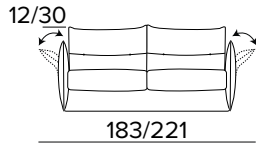

Standard electro-welded bed base

Frame with tube 30

Oven baked epoxy resin

Non-removable cover sofa

Decò pillows as an option

Mattress New Moon series in expanded polyurethane density 35Kg/m³. The side band of the mattress is made highly breathable 3D fabric for a perfect ventilation of the mattress. Fabric 100% polyester. Mattress thickness: 13 cm

DIVANO FISSO 3 POSTI
3 SEATER FIXED SOFA

DIVANO LETTO 3 POSTI
3 SEATER SOFA BED

MATERASSO / MATTRESS
CM 140x192 / H 13

DIVANO FISSO MAXI
MAXI SEATER FIXED SOFA

DIVANO LETTO MAXI
MAXI SEATER SOFA BED

MATERASSO / MATTRESS
CM 160x192 / H 13