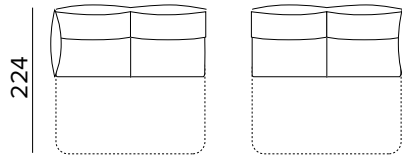

Standard electro-welded bed base

Frame with tube 30

Oven baked epoxy resin

Non-removable cover sofa

Decò pillows as an option

Mattress New Moon series in expanded polyurethane density 35Kg/m³. The side band of the mattress is made highly breathable 3D fabric for a perfect ventilation of the mattress. Fabric 100% polyester. Mattress thickness: 13 cm

DIVANO FISSO 3 POSTI
3 SEATER FIXED SOFA

DIVANO LETTO 3 POSTI
3 SEATER SOFA BED

MATERASSO / MATTRESS
CM 140x192 / H 13

DIVANO FISSO MAXI
MAXI SEATER FIXED SOFA

DIVANO LETTO MAXI
MAXI SEATER SOFA BED

MATERASSO / MATTRESS
CM 160x192 / H 13

TERMINALE FISSO 3 POSTI DX O SX
 TERMINAL ELEMENT 3 SEATER FIXED SOFA

TERMINALE LETTO 3 POSTI DX O SX
 TERMINAL ELEMENT 3 SEATER SOFA BED

MATERASSO / MATTRESS CM 140x192 / H 13

TERMINALE FISSO MAXI DX O SX
 TERMINAL ELEMENT MAXI FIXED SOFA