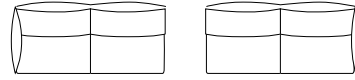

Standard electro-welded bed base

Frame with tube 30

Oven baked epoxy resin

Non-removable cover sofa

Decò pillows as an option

Mattress New Moon series in expanded polyurethane density 35Kg/m³. The side band of the mattress is made highly breathable 3D fabric for a perfect ventilation of the mattress. Fabric 100% polyester. Mattress thickness: 13 cm

DIVANO FISSO 3 POSTI
3 SEATER FIXED SOFA

DIVANO LETTO 3 POSTI
3 SEATER SOFA BED

MATERASSO / MATTRESS
CM 140x192 / H 13

DIVANO FISSO MAXI
MAXI SEATER FIXED SOFA

DIVANO LETTO MAXI
MAXI SEATER SOFA BED

MATERASSO / MATTRESS
CM 160x192 / H 13

TERMINALE FISSO 3 POSTI DX O SX
 TERMINAL ELEMENT 3 SEATER FIXED SOFA

TERMINALE LETTO 3 POSTI DX O SX
 TERMINAL ELEMENT 3 SEATER SOFA BED

MATERASSO / MATTRESS CM 140x192 / H 13

TERMINALE FISSO MAXI DX O SX
 TERMINAL ELEMENT MAXI FIXED SOFA