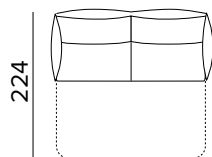

Standard electro-welded bed base

Frame with tube 30

Oven baked epoxy resin

Non-removable cover sofa

Decò pillows as an option

Mattress New Moon series in expanded polyurethane density 35Kg/m³. The side band of the mattress is made highly breathable 3D fabric for a perfect ventilation of the mattress. Fabric 100% polyester. Mattress thickness: 13 cm

DIVANO FISSO 3 POSTI
3 SEATER FIXED SOFA

DIVANO LETTO 3 POSTI
3 SEATER SOFA BED

MATERASSO / MATTRESS
CM 140x192 / H 13

DIVANO FISSO MAXI
MAXI SEATER FIXED SOFA

DIVANO LETTO MAXI
MAXI SEATER SOFA BED

MATERASSO / MATTRESS
CM 160x192 / H 13

TERMINALE FISSO 3 POSTI DX O SX
 TERMINAL ELEMENT 3 SEATER FIXED SOFA

TERMINALE LETTO 3 POSTI DX O SX
 TERMINAL ELEMENT 3 SEATER SOFA BED

MATERASSO / MATTRESS CM 140x192 / H 13

TERMINALE FISSO MAXI DX O SX
 TERMINAL ELEMENT MAXI FIXED SOFA