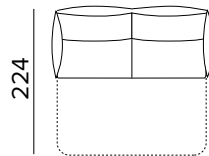

Standard electro-welded bed base

Frame with tube 30

Oven baked epoxy resin

Non-removable cover sofa

Decò pillows as an option

Mattress New Moon series in expanded polyurethane density 35Kg/m³. The side band of the mattress is made highly breathable 3D fabric for a perfect ventilation of the mattress. Fabric 100% polyester. Mattress thickness: 13 cm

DIVANO FISSO 3 POSTI
3 SEATER FIXED SOFA

DIVANO LETTO 3 POSTI
3 SEATER SOFA BED

MATERASSO / MATTRESS
CM 140x192 / H 13

DIVANO FISSO MAXI
MAXI SEATER FIXED SOFA

DIVANO LETTO MAXI
MAXI SEATER SOFA BED

MATERASSO / MATTRESS
CM 160x192 / H 13