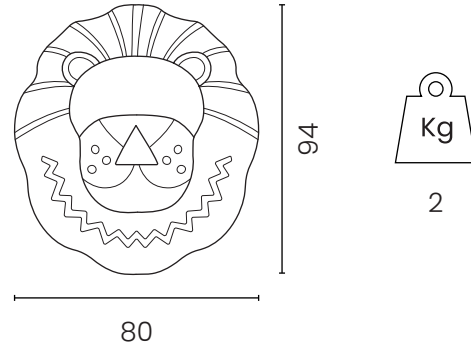

## Leo Carpet

DESIGN MARCO OGGIAN, 2024

Hand tufted shaped acrylic carpet for indoor environments. Available in one medium size.

### Packaging

No. of parcels:	1
Weight (kg):	3
Volume (m <sup>3</sup> ):	0.0324
Dimensions (LxWxH):	100 x 18 x 18 cm

Made in P.R.C.