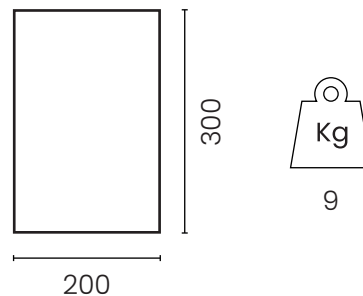

People 1 Light Rectangular

DESIGN ANDREA BRANZI, 2024

Rectangular carpet with graphics, made of polyamide with non-slip backing. Available in two sizes, a medium and a small one.

Materials

Surface material: Polyamide (nylon)

Secondary backing: Non-slip polyester

42002PO

Product use: Indoor locations

Packaging

No. of parcels: 1
Weight (kg): 10.8
Volume (m³): 0.18
Dimensions (LxWxH): 200 x 30 x 30 cm

Made in Belgium