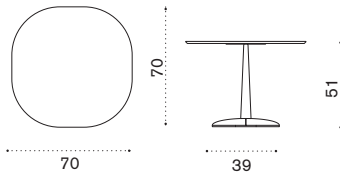

Enjoy

Design: Ethimo

Collection composed of:
dining table / lounge dining table
/ high table / coffee table.

FSC™ certified product

Coffee table 70x70 h 51

Item	Description
EJTQH2B43LB	Warmwhite + c. stone white
EJTQH2B43LV	Warmwhite + c. stone black
EJTQH2B43LT	Warmwhite + c. stone grey
EJTQH2B48LB	Sepia black + c. stone white
EJTQH2B48LV	Sepia black + c. stone black
EJTQH2B48LT	Sepia black + c. stone grey
EJTQH2B51LB	Coffee brown + c. stone white
EJTQH2B51LV	Coffee brown + c. stone black
EJTQH2B51LT	Coffee brown + c. stone grey
EJTQH2B44LB	Warmgrey + c. stone white
EJTQH2B44LV	Warmgrey + c. stone black
EJTQH2B44LT	Warmgrey + c. stone grey
COVER548	Rain cover 72X72 h53

→ 24 | 2 boxes 1X 47X47X53H 19 Kg + 1X 77X77X6H 7,5 Kg

Lounge dining table 70x70 h 61