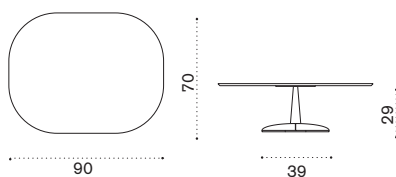

Enjoy

Design: Ethimo

Collection composed of:
dining table / lounge dining table
/ high table / coffee table.

FSC™ certified product

Coffee table 70x90 h 29

Item	Description
EJTRH1B43LB	Warmwhite + c. stone white
EJTRH1B43LV	Warmwhite + c. stone black
EJTRH1B43LT	Warmwhite + c. stone grey
EJTRH1B48LB	Sepia black + c. stone white
EJTRH1B48LV	Sepia black + c. stone black
EJTRH1B48LT	Sepia black + c. stone grey
EJTRH1B51LB	Coffee brown + c. stone white
EJTRH1B51LV	Coffee brown + c. stone black
EJTRH1B51LT	Coffee brown + c. stone grey
EJTRH1B44LB	Warmgrey + c. stone white
EJTRH1B44LV	Warmgrey + c. stone black
EJTRH1B44LT	Warmgrey + c. stone grey

COVER524 Rain cover 92X72 h31

→ 27,5 | 2 boxes 1X 47X47X31H 18,5 Kg + 1X 77X97X6H 11,5 Kg

Coffee table 70x90 h 51