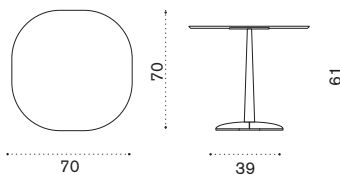

EJTQH3B43LB	Warmwhite + c. stone white
EJTQH3B43LV	Warmwhite + c. stone black
EJTQH3B43LT	Warmwhite + c. stone grey
EJTQH3B48LB	Sepia black + c. stone white
EJTQH3B48LV	Sepia black + c. stone black
EJTQH3B48LT	Sepia black + c. stone grey
EJTQH3B51LB	Coffee brown + c. stone white
EJTQH3B51LV	Coffee brown + c. stone black
EJTQH3B51LT	Coffee brown + c. stone grey
EJTQH3B44LB	Warmgrey + c. stone white
EJTQH3B44LV	Warmgrey + c. stone black
EJTQH3B44LT	Warmgrey + c. stone grey
COVER537	Rain cover 72X72 h63

→ 24 → 2 | 2 boxes 1X 47X47X64H 19 Kg + 1X 77X77X6H 7,5 Kg

Ethimo