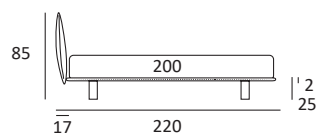

CURIOUS AUTOPORTANTE

DI SERIE:
Piede in ABS **Bolt** h cm 19

OPTIONAL:
Piede in plexiglass **Jiff** h cm 19
Piede in metallo **Glam** h cm 24, finitura cromo, colori polvere, seta
Piede in metallo **Hang** e **Hop** h cm 24, finitura manganese
Piede in metallo **Top** h cm 23, finitura satinato, colori polvere, seta

AS STANDARD::
Bolt ABS foot H 19 cm

OPTIONALS:
Jiff plexiglass foot H 19 cm
Glam metal foot, H 24 cm, finish: chrome, colours: powder, silk
Hang and **Hop** metal feet H 24 cm, manganese finish
Top metal feet H 23 cm, finish: satin, colours: powder, silk