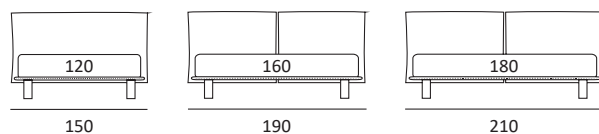

CURIOUS AUTOPORTANTE

DI SERIE:
Piede in ABS **Bolt** h cm 19

OPTIONAL:
Piede in plexiglass **Jiff** h cm 19
Piede in metallo **Glam** h cm 24, finitura cromo, colori polvere, seta
Piede in metallo **Hang** e **Hop** h cm 24, finitura manganese
Piede in metallo **Top** h cm 23, finitura satinato, colori polvere, seta

AS STANDARD::
Bolt ABS foot H 19 cm

OPTIONALS:
Jiff plexiglass foot H 19 cm
Glam metal foot, H 24 cm, finish: chrome, colours: powder, silk
Hang and **Hop** metal feet H 24 cm, manganese finish
Top metal feet H 23 cm, finish: satin, colours: powder, silk