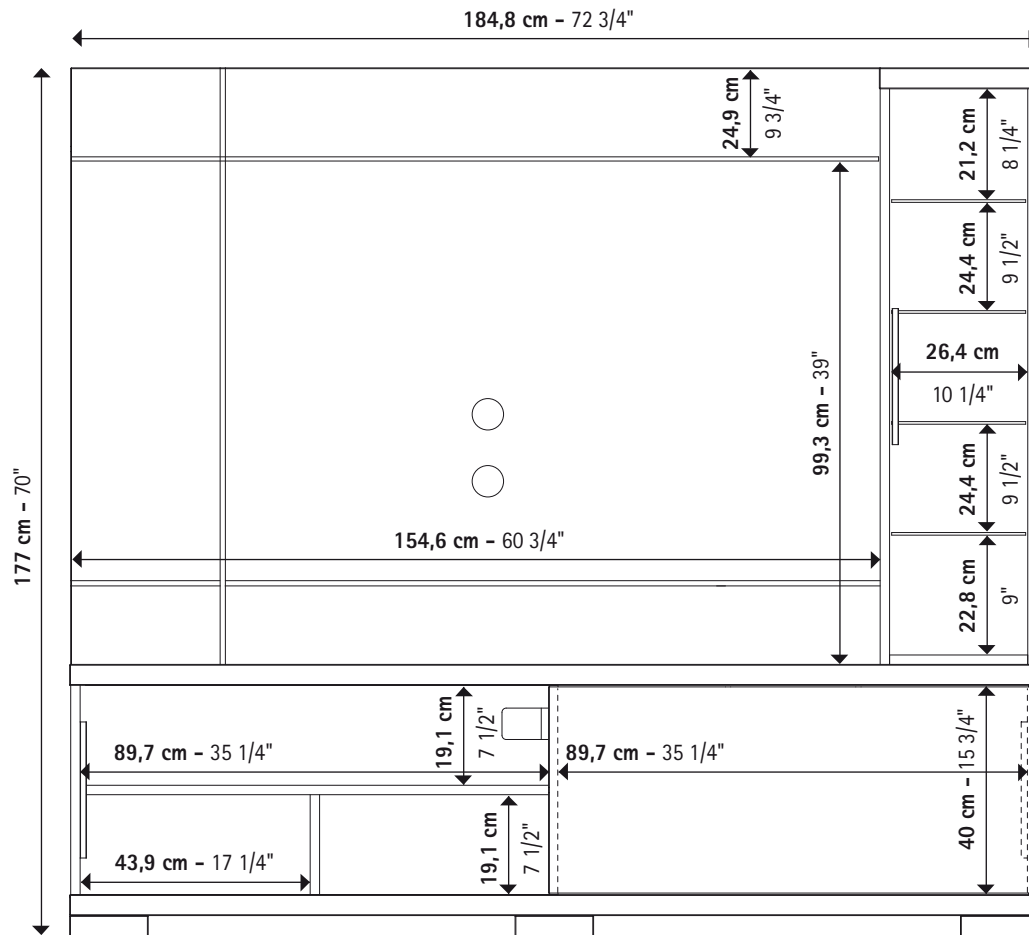

ASTI ENTERTAINMENT CENTER
IN WHITE HIGH GLOSS FINISH

With 2/D sliding base, 1/D column, shelves.

inch W 73" D 22" H 70"
cm L 185 P 53,7 H 177
Crts 3 kg 168 m³ 1,030

inch W 73" D 22" H 21"
cm L 185 P 53,7 H 52
Crts 1 kg 93 m³ 0,644

ITALIER