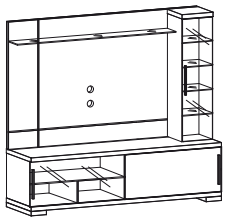

ASTI ENTERTAINMENT CENTER
IN WHITE HIGH GLOSS FINISH

ENTERTAINMENT CENTER PJA0632W

With 2/D sliding base, 1/D column, shelves.

inch W 73" D 22" H 70"
cm L 185 P 53,7 H 177
Crts 3 kg 168 m³ 1,030