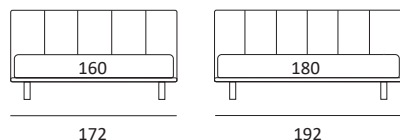

CROOK PIANO ORTOPEDICO

DI SERIE:

Piede in ABS **Bolt** h cm 19

OPTIONAL:

Piede in plexiglass **Jiff** h cm 19

Piede in metallo **Glam** e **Wily** h cm 24, finitura cromo, colori polvere, seta

Piede in metallo **Top** h cm 23, finitura satinato, colori polvere, seta

Piede in metallo **Twist** h cm 20, finitura manganese

AS STANDARD::

Bolt ABS foot H 19 cm

OPTIONALS:

Jiff plexiglass foot H 19 cm

Glam and **Wily** metal foot, H 24 cm, finish: chrome, colours: powder, silk