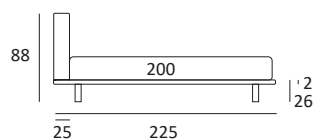

CROOK PIANO ORTOPEDICO

DI SERIE:

Piede in ABS **Bolt** h cm 19

OPTIONAL:

Piede in plexiglass **Jiff** h cm 19

Piede in metallo **Glam** e **Wily** h cm 24, finitura cromo, colori polvere, seta

Piede in metallo **Top** h cm 23, finitura satinato, colori polvere, seta

Piede in metallo **Twist** h cm 20, finitura manganese

AS STANDARD::

Bolt ABS foot H 19 cm

OPTIONALS:

Jiff plexiglass foot H 19 cm

Glam and **Wily** metal foot, H 24 cm, finish: chrome, colours: powder, silk