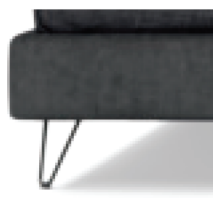

CROOK PIANO ORTOPEDICO

DI SERIE:

Piede in ABS **Bolt** h cm 19

OPTIONAL:

Piede in plexiglass **Jiff** h cm 19

Piede in metallo **Glam** e **Wily** h cm 24, finitura cromo, colori polvere, seta

Piede in metallo **Top** h cm 23, finitura satinato, colori polvere, seta

Piede in metallo **Twist** h cm 20, finitura manganese

AS STANDARD::

Bolt ABS foot H 19 cm

OPTIONALS:

Jiff plexiglass foot H 19 cm

Glam and **Wily** metal foot, H 24 cm, finish: chrome, colours: powder, silk

Top metal feet H 23 cm, finish: chrome, colours: powder, silk

Twist metal feet H 20 cm, manganese finish

Tipologie Piedi / Feet

PIEDI IN METALLO METAL FEET

Piede **GLAM**

H cm 14-18-24, finitura cromo, colori polvere, seta
H 14-18-24 cm, chrome finish, colours powder, silk

Piede **TOP**

H cm 23, finitura satinato, colori polvere, seta
H 23 cm, satinated finish, colours powder, silk

Piede **TWIST**

H cm 20, finitura manganese
H 20 cm, manganese finish

Piede **WILY**

H cm 14-18-24, finitura cromo, colori polvere, seta
H 14-18-24 cm, chrome finish, colours powder, silk