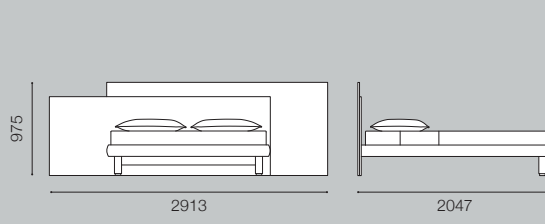

Letto _ DAMA

Bed _ DAMA