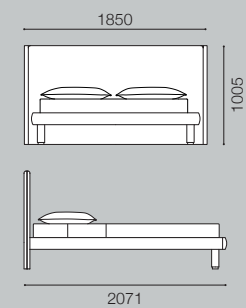

● **Maniglia \_ Eco Pepe**  
 Handle \_ Eco Pepe

\_ ROOM 4 \_

Letto \_ WEST

Bed \_ WEST

Ring \_ Frame

Essenza \_  
Wood Materials

Colore ECO \_  
ECO Color

Testiera Imbottita \_ Upholstered Headboard