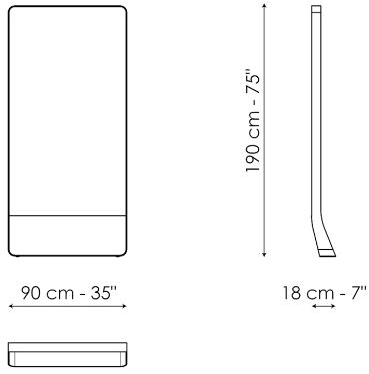

BONALDO

Narciso

Designer: **Marconato and Zappa**

The rectangular shape and the rounded corners are the main characteristics of the Narciso mirrors, available in two different sizes. The profile, a metal frame available in different finishes, is transformed in the bottom section, widening

towards the support base, thus creating an empty space between the modern floor mirror and the base. The frame is available in anthracite grey, black and supreme anthracite metal or in bronze, pearl gold and lead metal finishes.

Data sheet

Narciso 90 x H 190

Width: 90cm
Depth: 18cm
Height: 190cm

Narciso 160 x H 190

Width: 160cm
Depth: 18cm
Height: 190cm

Finishes

FRAME

Plus Metal