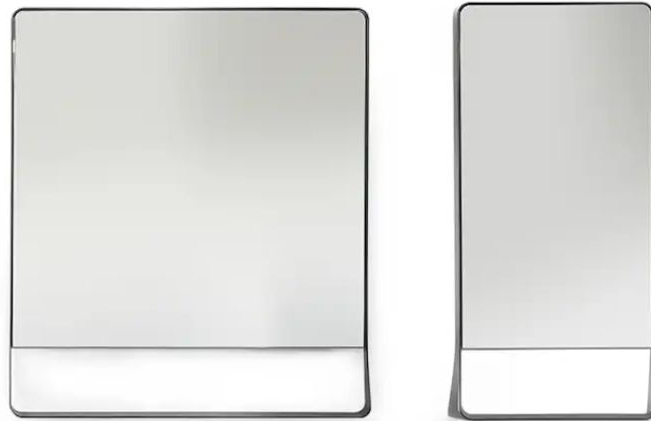

BONALDO

Narciso

Designer: **Marconato and Zappa**

The rectangular shape and the rounded corners are the main characteristics of the Narciso mirrors, available in two different sizes. The profile, a metal frame available in different finishes, is transformed in the bottom section, widening

towards the support base, thus creating an empty space between the modern floor mirror and the base. The frame is available in anthracite grey, black and supreme anthracite metal or in bronze, pearl gold and lead metal finishes.

Data sheet

Narciso 90 x H 190

Width: 90cm
Depth: 18cm
Height: 190cm

Narciso 160 x H 190

Width: 160cm
Depth: 18cm
Height: 190cm

Finishes

FRAME

Plus Metal