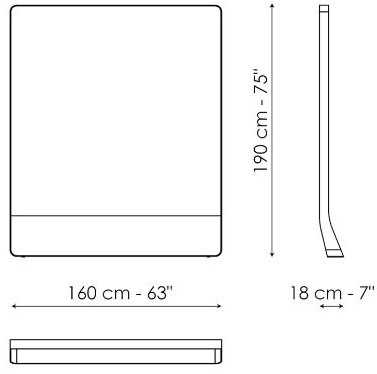

BONALDO

Narciso

Designer: **Marconato and Zappa**

The rectangular shape and the rounded corners are the main characteristics of the Narciso mirrors, available in two different sizes. The profile, a metal frame available in different finishes, is transformed in the bottom section, widening

towards the support base, thus creating an empty space between the modern floor mirror and the base. The frame is available in anthracite grey, black and supreme anthracite metal or in bronze, pearl gold and lead metal finishes.

Data sheet

Narciso 90 x H 190

Width: 90cm
Depth: 18cm
Height: 190cm

Narciso 160 x H 190

Width: 160cm
Depth: 18cm
Height: 190cm

Finishes

FRAME

Plus Metal