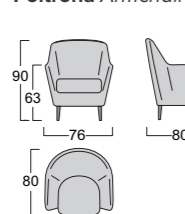

Struttura: legno stagionato e multistrato, completamente rivestito in poliuretano espanso indeformabile D 30/18 e ovatta di poliester gr 300.

Molleggio seduta: nastri elastici in fibra propilenica e lattice da 80 mm, tesi meccanicamente.

Rivestimento: completamente sfoderabile in tessuto, parzialmente sfoderabile in pelle ed ecopelle, non disponibile in pelle.

Piede di serie: piede Link in metallo finitura nichel nero.

Piede optional: - piede Link in metallo finitura cromo
- base Star girevole in metallo finitura manganese.

Structure: seasoned and multi-layer wood, completely covered in non-deformable D 30/18 polyurethane foam and 300 g polyester wadding.

Seat springs: 80mm propylene fibre and latex webbing, mechanically stretched.

Cover: completely removable in fabric, partially removable in faux leather, not available in leather.

Standard feet: Link feet in metal with black nickel finish.

Optional feet: - Link feet in metal with chrome finish
- Star swivel base in metal with manganese finish.

Poltrona Armchair