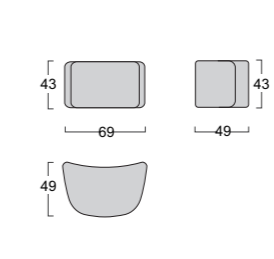

FUSION

Relax

Struttura: metallo e legno stagionato e multistrato, completamente rivestito in poliuretano espanso indeformabile D 30/18 e ovatta di poliestere gr 300.

Molleggio seduta: telaio a molle greche.

Rivestimento: completamente sfoderabile in tessuto, non sfoderabile in ecopelle, non disponibile in pelle.

Sistema relax: di serie meccanismo in metallo, elettrico, azionato con telecomando; optional telecomando wireless e batteria di alimentazione al litio.

Piede di serie: base Aster girevole in metallo finitura nero opaco.

Piede optional: - base Plump girevole in metallo finitura nero opaco
- base Square girevole, in metallo finitura nero opaco.

Structure: metal and seasoned and multi-layer wood, completely covered in non-deformable D 30/18 polyurethane foam and 300 g polyester wadding.

Seat springs: seat frame with Greek springs.

Cover: completely removable in fabric, not removable in faux leather, not available in leather.

Relaxation system: electric metal mechanism, operated by remote control as standard; optional wireless remote control and lithium battery.

Standard Feet: Aster swivel base in metal with matt black finish.

Optional feet: - Plump swivel base in metal with matt black finish
- Square swivel base in metal with matt black finish.

Poltrona Armchair

Piedi Feet

Base Aster girevole, di serie
Aster swivel base, standard

Base Plump girevole, optional
Plump swivel base, optional

Base Square girevole, optional
Square swivel base, optional

GASPY

Relax

Struttura: legno stagionato e multistrato, completamente rivestito in poliuretano espanso indeformabile D 30/18 e ovatta di poliestere gr 300.

Molleggio seduta: nastri elastici in fibra propilenica e lattice da 80 mm, tesi meccanicamente.