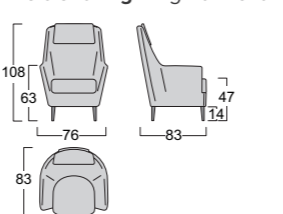

Poltrona High High armchair