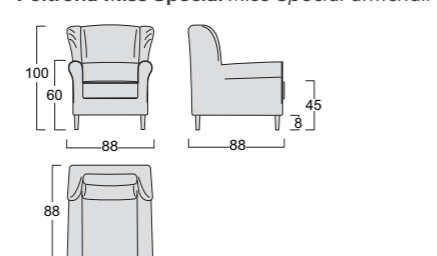

Poltrona Miss Special Miss Special armchair