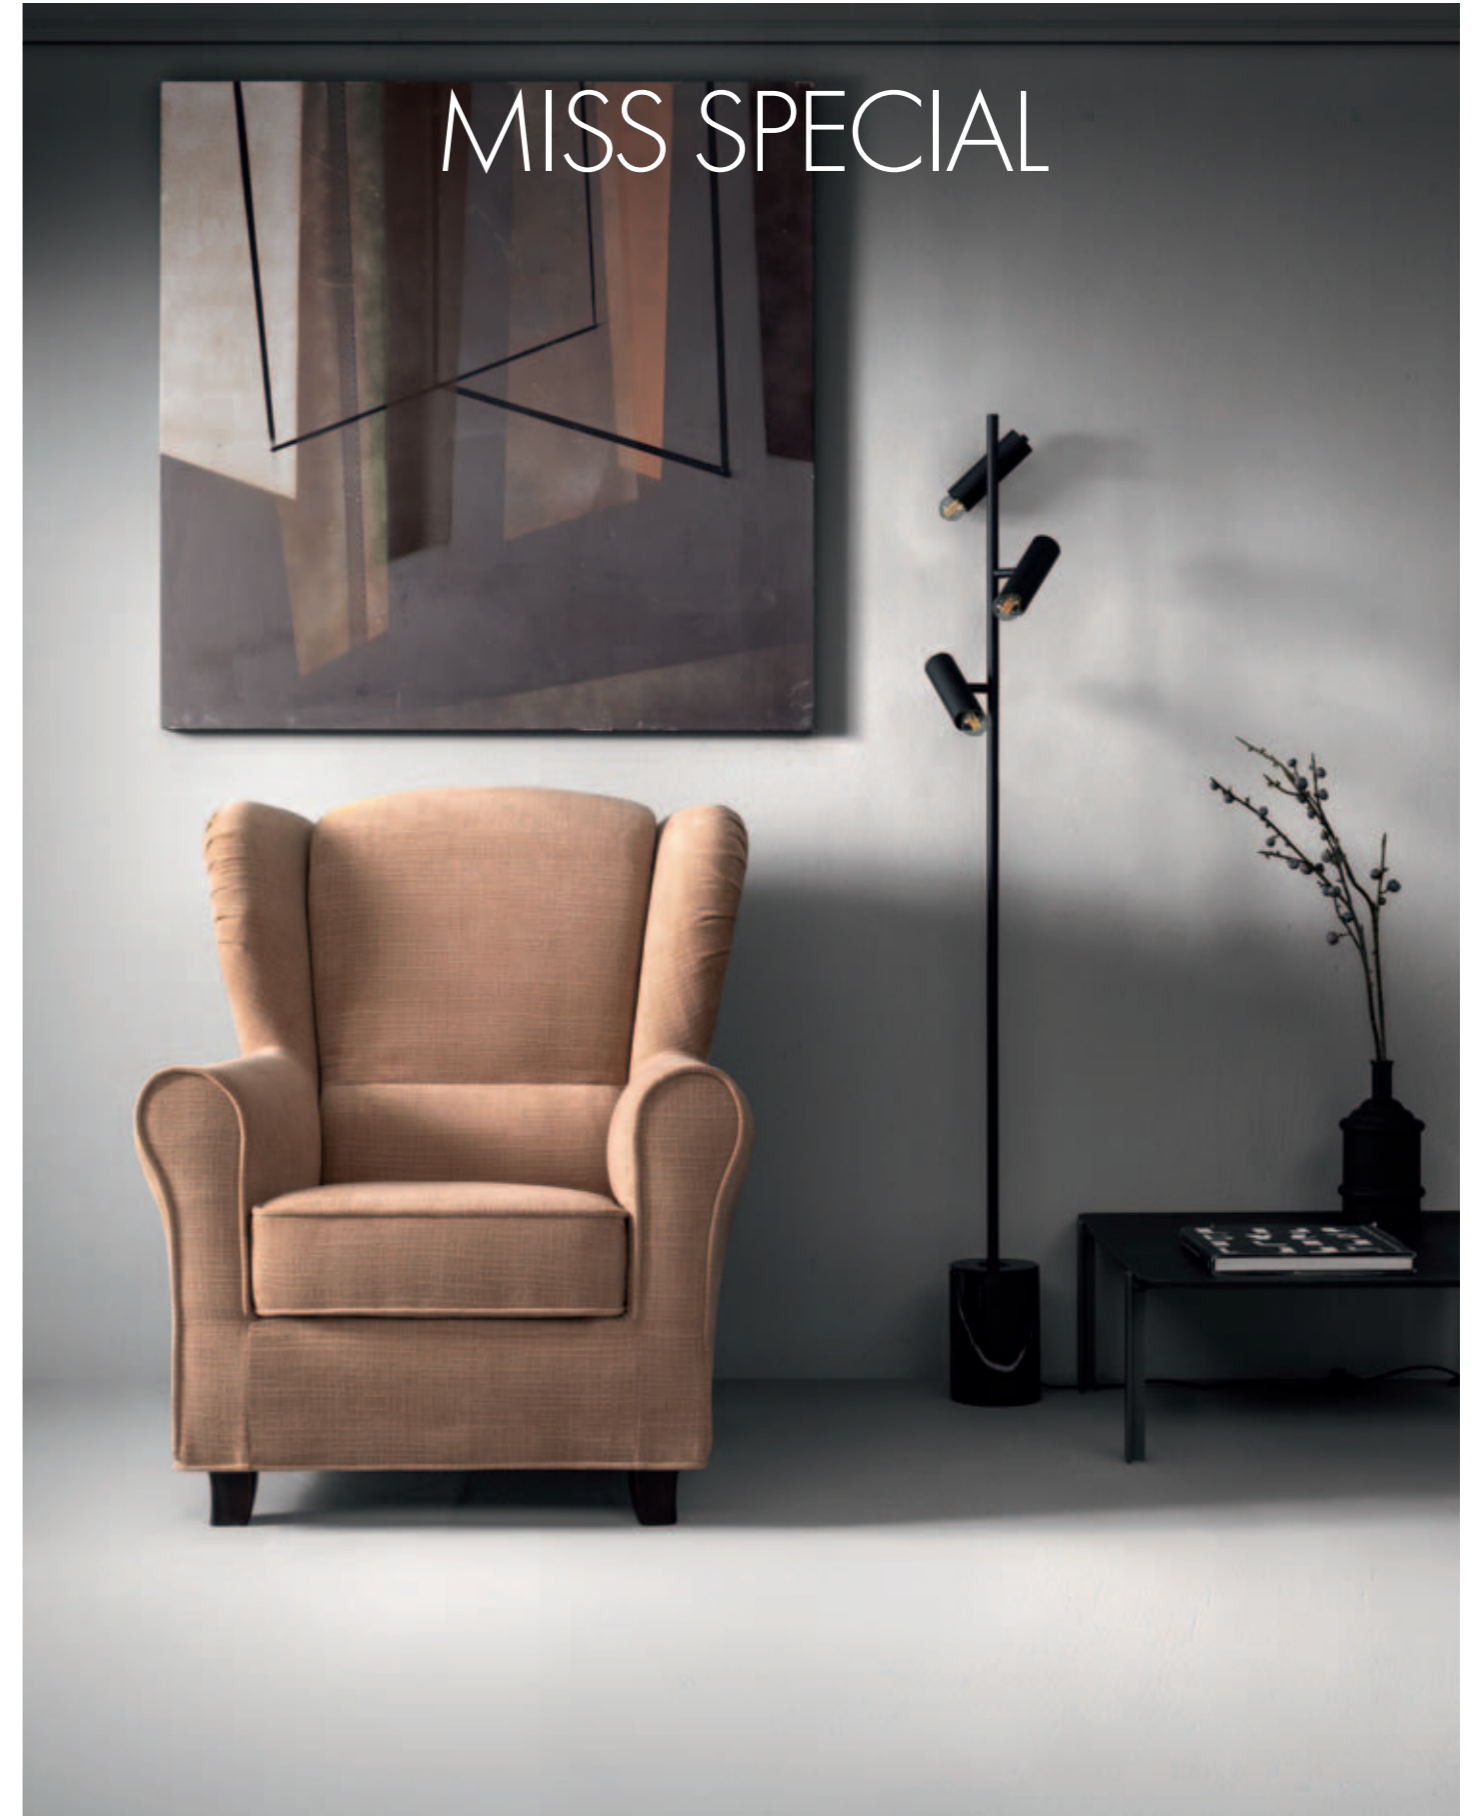

EBE

Poltrona bicolore con base Round girevole finitura nero opaco . *Two-tone armchair with Round swivel base in matt black finish*

EBE

Divanetto e pouff con piede Tube finitura marrone moka . *Small sofa and pouf with Tube feet in mocha brown finish*

Poltrona bicolore . *Two-tone armchair*

ELDER

Due poltrone con bordo e cuscino schienale a contrasto . *Two armchairs with contrasting border and back cushion*

MISS

MISS SPECIAL

MOON SMALL

Due poltrone Small con base Star girevole finitura manganese . *Two Small armchairs with Star swivel base in manganese finish*