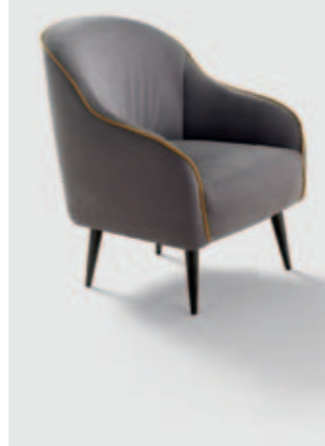

SASHA

Struttura: legno stagionato e multistrato, completamente rivestito in poliuretano espanso indeformabile D 32/18 e ovatta di poliester gr 300.

Molleggio seduta: nastri elastici in fibra propilenica e lattice da 80 mm, tesi meccanicamente.

Rivestimento: completamente sfoderabile in tessuto, non sfoderabile in ecopelle, non disponibile in pelle.

Optional: trapunta Dream.

Piede di serie: piede Log in legno colore wengè.

Piede optional: - piede Log in legno colore naturale o noce
- piede Basic in metallo colore polvere o seta.

Structure: seasoned and multi-layer wood, completely covered in D 32/18 non-deformable polyurethane foam and 300 g polyester wadding.

Seat springs: 80mm propylene fibre and latex webbing, mechanically stretched.

Cover: completely removable in fabric, not removable in faux leather, not available in leather.

Optional: Dream quilt.

Standard feet: Log feet in wengè coloured wood.

Optional feet: - Log feet in natural wood or walnut
- Basic feet in powder or silk coloured metal.

SKIM