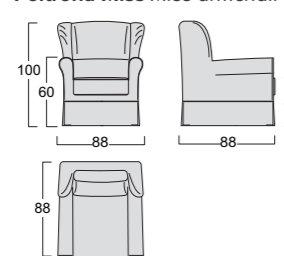

Struttura: legno stagionato e multistrato, completamente rivestito in poliuretano espanso indeformabile D 35/18 e ovatta di poliester gr 300.

Molleggio seduta: nastri elastici in fibra propilenica e lattice da 80 mm, tesi meccanicamente.

Rivestimento: completamente sfoderabile in tessuto ed ecopelle.

Rivestimento versione Special: completamente sfoderabile in tessuto, parzialmente sfoderabile in pelle ed ecopelle.

Piede di serie: piede in ABS effetto sospeso

Piede di serie versione Special: piede Feel in legno colore wengè

Piede optional versione Special: - piede Feel in legno colore naturale o bianco

Structure: seasoned multi-layer wood, completely covered in non-deformable D 35/18 polyurethane foam and 300 g polyester wadding.

Seat springs: 80mm propylene fibre and latex webbing, mechanically stretched.

Cover: completely removable in fabric and faux leather.

Special version cover: completely removable in fabric, partially removable in leather and faux leather.

Standard feet: suspended effect ABS feet

Special version standard feet: Feel feet in wengè coloured wood

Special version optional feet: - Feel feet in natural or white wood

- Bend feet in wengè, natural or white coloured wood.

Poltrona Miss Miss armchair