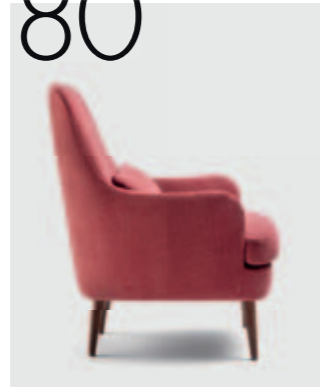

GEMMA
Info tecniche pg. 106
Technical details pg. 106

84