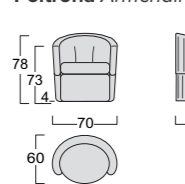

Struttura: legno stagionato e multistrato, completamente rivestito in poliuretano espanso indeformabile D 30 e ovatta di poliester gr 300.

Molleggio seduta: nastri elastici in fibra propilenica e lattice.

Rivestimento: completamente sfoderabile in tessuto, parzialmente sfoderabile in ecopelle, non disponibile in pelle. Optional: trapunta Dream.

Piede di serie: piede in ABS effetto sospeso.

Structure: seasoned and multi-layer wood, completely covered with D 30 non-deformable polyurethane foam and 300 g polyester wadding.

Seat springs: propylene fibre and latex webbing.

Cover: completely removable in fabric, partially removable in faux leather, not available in leather.

Optional: Dream quilt.

Standard feet: suspended effect ABS feet.

Poltrona Armchair