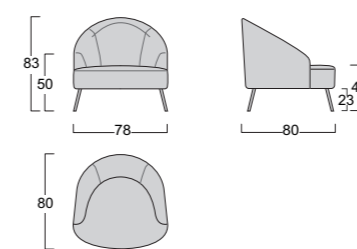

Poltrona Armchair