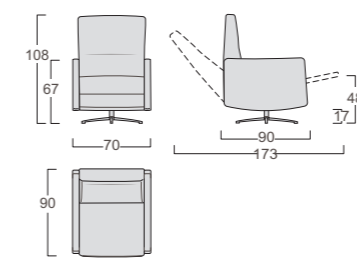

Poltrona Armchair