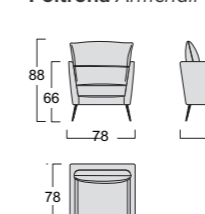

Struttura: legno stagionato e multistrato, completamente rivestito in poliuretano espanso indeformabile D 32 e ovatta di poliester gr 300.

Cuscino schienale: misto piuma.

Molleggio seduta: nastri elastici in fibra propilenica e lattice da 80 mm, tesi meccanicamente.

Rivestimento: completamente sfoderabile in tessuto, parzialmente sfoderabile in pelle ed ecopelle.

Piede di serie: piede Link in metallo finitura nichel nero.

Piede optional: - piede Link in metallo finitura cromo
- piede Dea in metallo finitura cromo, manganese
- base Star girevole in metallo finitura manganese.

Structure: seasoned and multi-layer wood, completely covered with D 32 non-deformable polyurethane foam and 300 g polyester wadding.

Back cushion: feather blend.

Seat springs: 80mm propylene fibre and latex webbing, mechanically stretched.

Cover: completely removable in fabric, partially removable in leather and faux leather.

Standard feet: Link feet in metal with black nickel finish.

Optional feet: - Link feet in metal with chrome finish
- Dea feet in metal with chrome, manganese finish
- Star swivel base in metal with manganese finish.

Poltrona Armchair