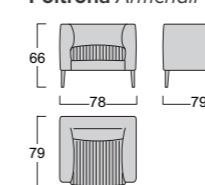

Struttura: legno stagionato e multistrato, completamente rivestito in poliuretano spanso indeformabile D 35/18 e ovatta di poliester gr 300.

Molleggio seduta: nastri elastici in fibra propilenica e lattice da 80 mm, tesi meccanicamente.

Rivestimento: completamente sfoderabile in tessuto, parzialmente sfoderabile in ecopelle, non disponibile in pelle.

Piede di serie: piede Link in metallo finitura nichel nero.

Piede optional: - piede Link in metallo finitura cromo
- piede Dea in metallo finitura cromo o manganese.

Structure: seasoned and multi-layer wood, completely covered with D 35/18 non-deformable polyurethane foam and 300 g polyester wadding.

Seat springs: 80mm propylene fibre and latex webbing, mechanically stretched.

Cover: completely removable in fabric, not removable in faux leather, not available in leather.

Standard feet: Link feet in metal with chrome finish.

Optional feet: - Link feet in metal with chrome finish
- Dea feet in metal with chrome or manganese finish.

Poltrona Armchair