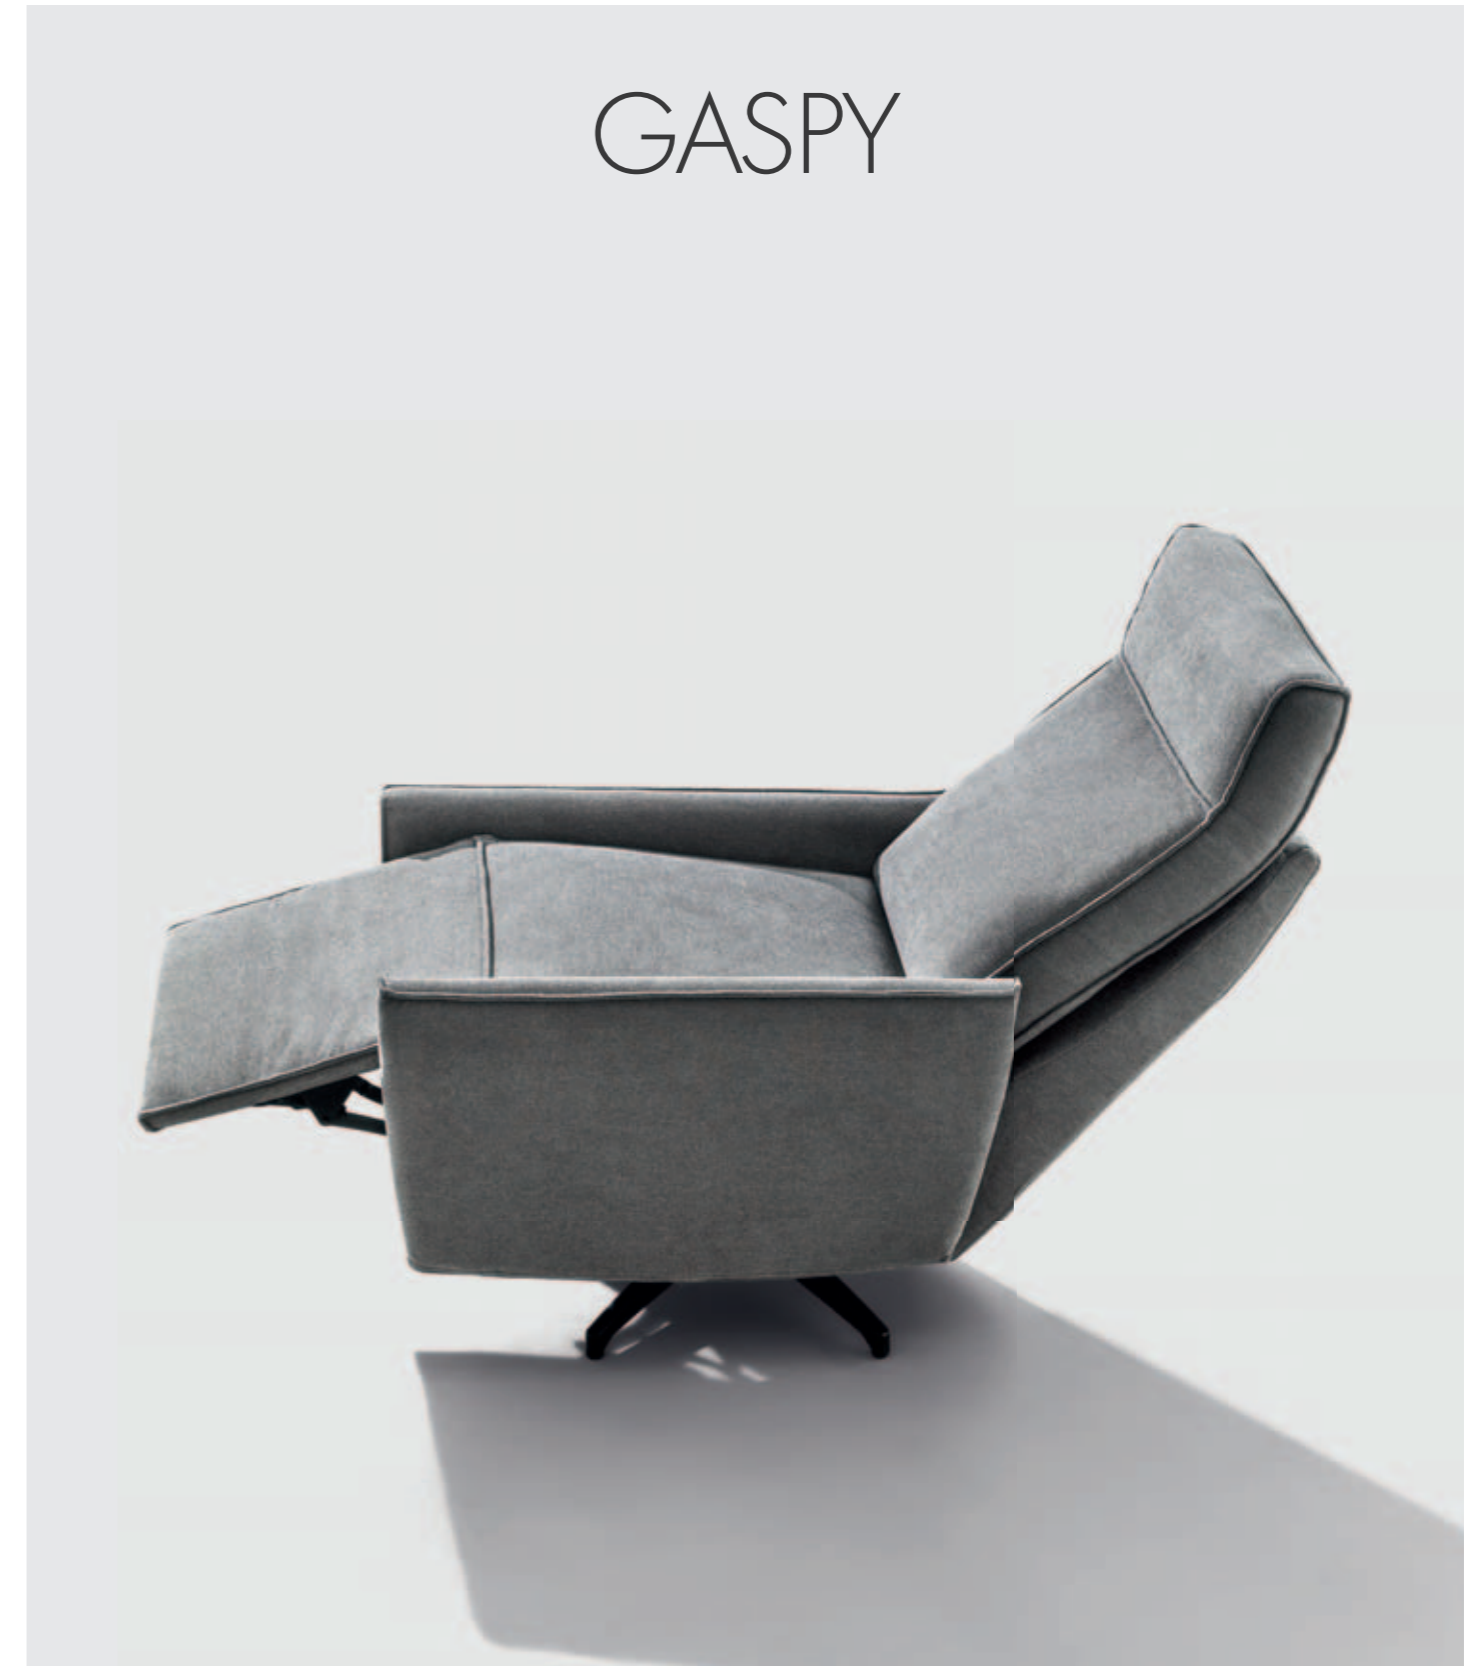

Poltrona con base Aster girevole finitura nero opaco . *Armchair with Aster swivel base in matt black finish*