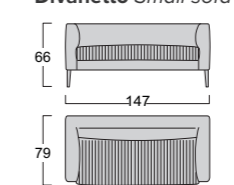

Divanetto Small sofa