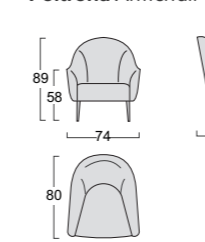

Struttura: legno stagionato e multistrato, completamente rivestito in poliuretano espanso indeformabile D 32/18 e ovatta di poliester gr 300.

Molleggio seduta: nastri elastici in fibra propilenica e lattice da 80 mm, tesi meccanicamente.

Rivestimento: completamente sfoderabile in tessuto, non sfoderabile in ecopelle, non disponibile in pelle.

Optional: trapunta Dream.

Piede di serie: piede Log in legno colore wengè.

Piede optional: - piede Log in legno colore naturale o noce
- piede Basic in metallo colore polvere o seta.

Structure: seasoned and multi-layer wood, completely covered in D 32/18 non-deformable polyurethane foam and 300 g polyester wadding.

Seat springs: 80mm propylene fibre and latex webbing, mechanically stretched.

Cover: completely removable in fabric, not removable in faux leather, not available in leather.

Optional: Dream quilt.

Standard feet: Log feet in wengè coloured wood.

Optional feet: - Log feet in natural wood or walnut
- Basic feet in powder or silk coloured metal.

Poltrona Armchair