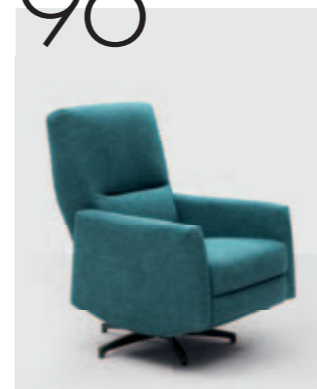

LEVANTE
Info tecniche pg. 107
Technical details pg. 107

100