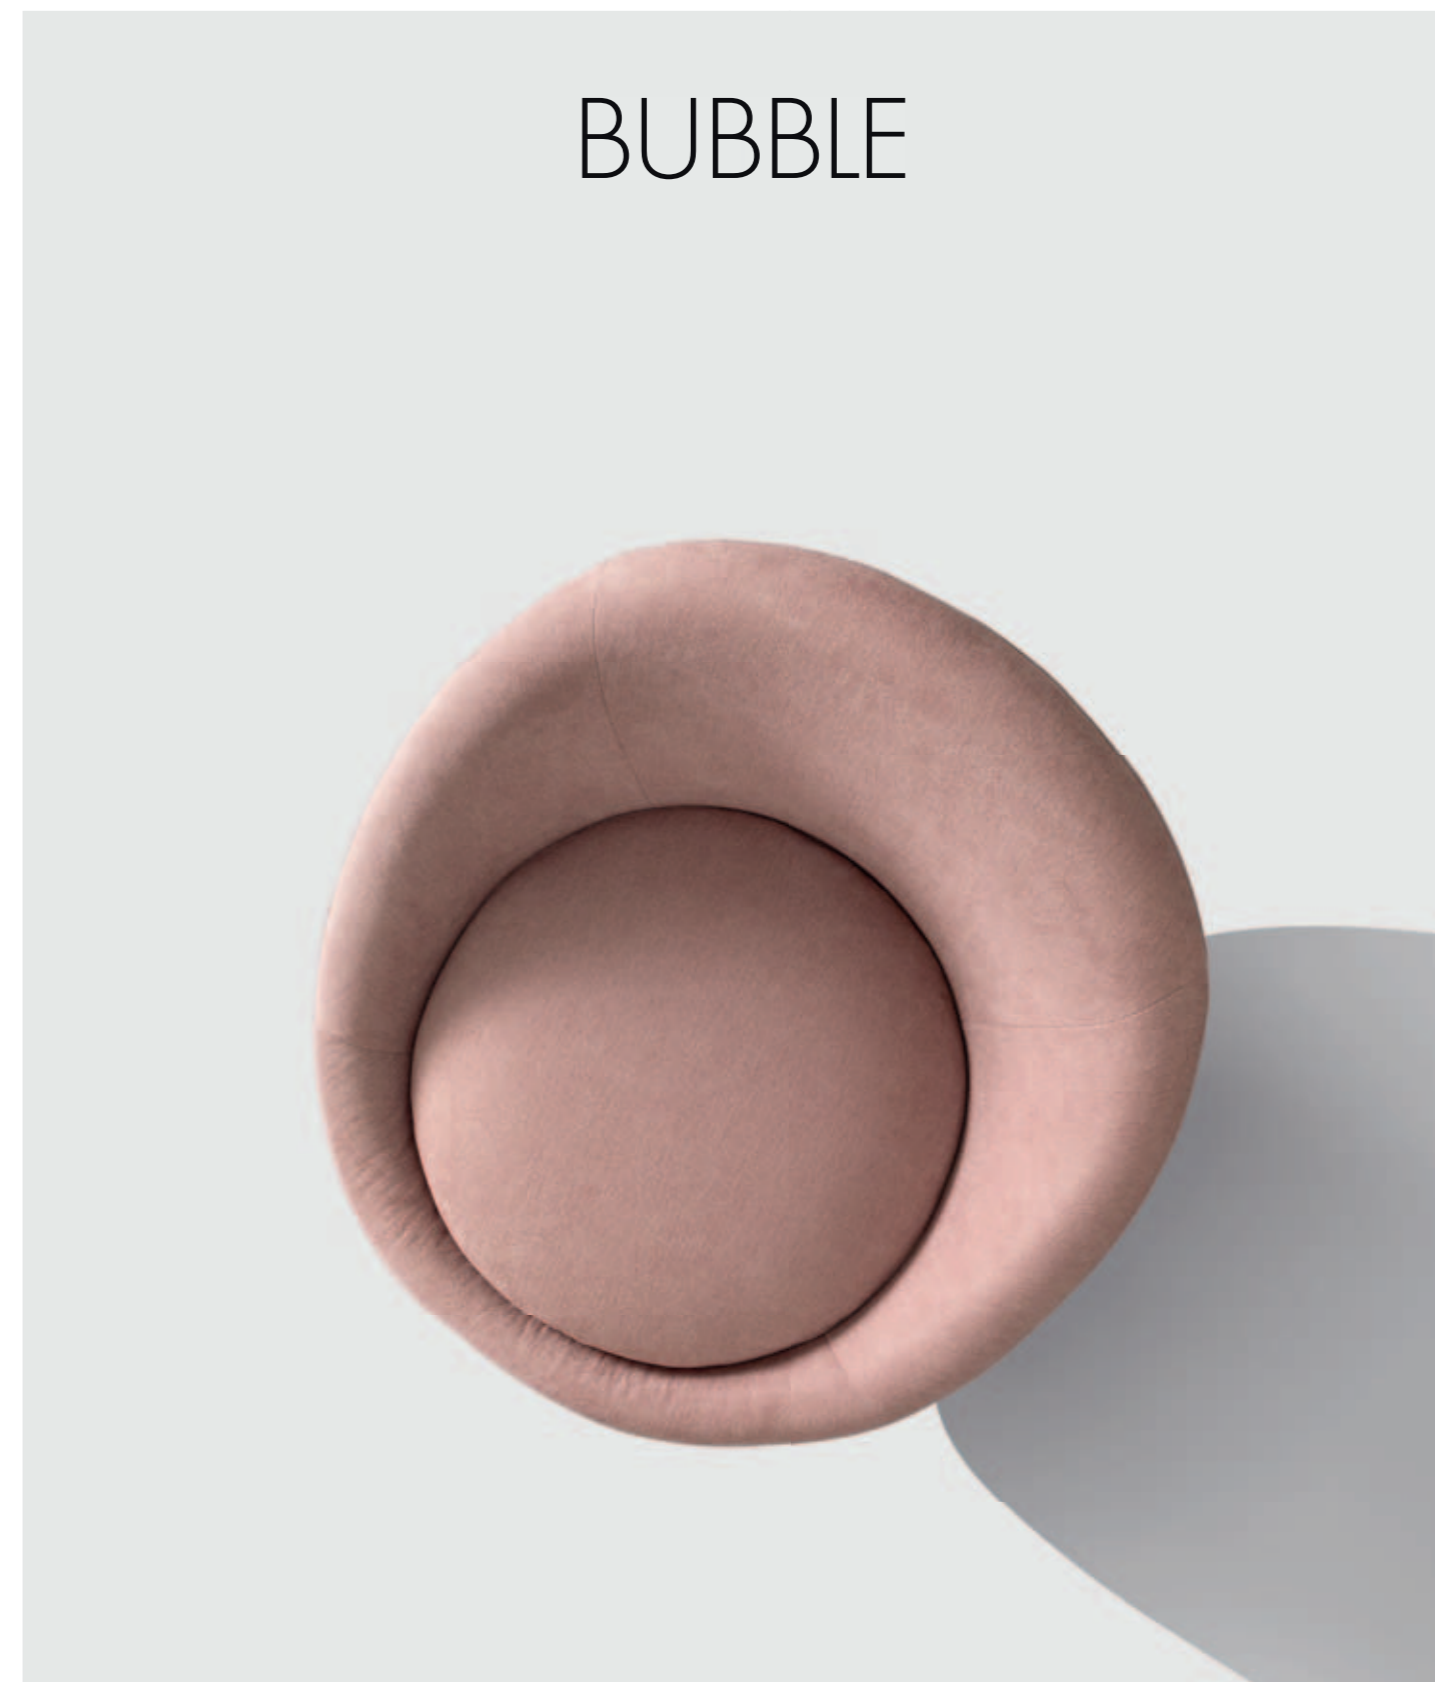

BUBBLE

Due poltrone con base Round girevole finitura nero opaco . *Two armchairs* with Round swivel base in matt black finish
Tavolino Level H cm 38 graphite . *Level coffee table* H 38 cm graphite

EBE

Due poltrone con piede Tube finitura marrone moka . *Two armchairs with Tube feet in a mocha brown finish*