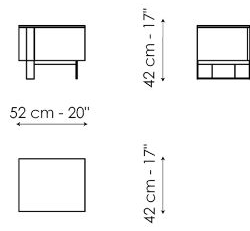

Data sheet

Bedside table with one drawer

Width: 52cm

Depth: 42cm

Height: 42cm

Drawer chest

Width: 130cm

Depth: 52cm

Height: 76cm

Finishes

FRAME

Wood

Lacquered wood
Mud

Lacquered wood
Rope

BASE

Plus Metal