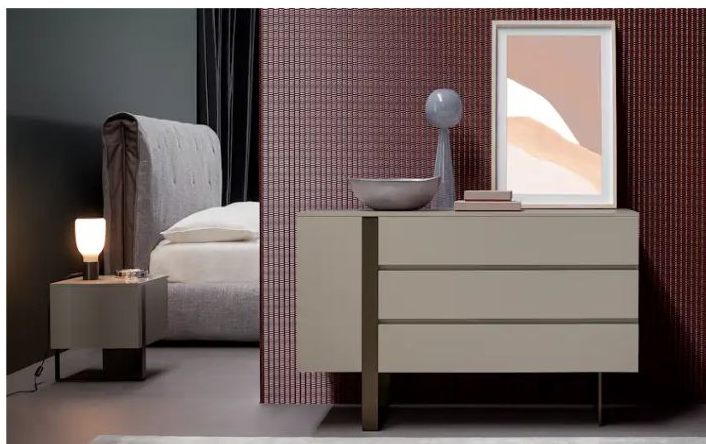

BONALDO

Antibes

Designer: **Elle Lab**

Antibes is a storage system designed for the bedroom area which draws its inspiration from the traditional shapes of dressers and bedside tables and then deviates from them, taking the geometry of the designs to an extreme. The asymmetrical metal base supporting the lacquered wooden structure adds a distinctive original and modern touch. On one side of the element the base runs vertically along the

entire front section of the dresser or bedside table until it touches the ground; on the other side, it becomes slender and thin, as though wishing to disappear from view. The bedside table and dresser set in the Antibes collection are available in two different colour combinations: rope lacquered wooden frame and bronze finish metal base, or mud lacquered wooden frame and lead finish metal base.

Data sheet

Bedside table with one drawer

Width: 52cm

Depth: 42cm

Height: 42cm

Drawer chest

Width: 130cm

Depth: 52cm