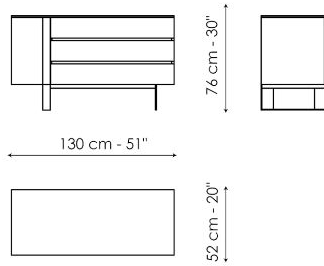

Data sheet

Bedside table with one drawer

Width: 52cm

Depth: 42cm

Height: 42cm

Drawer chest

Width: 130cm

Depth: 52cm

Height: 76cm

Finishes

FRAME

Wood

Lacquered wood
Mud

Lacquered wood
Rope

BASE

Plus Metal