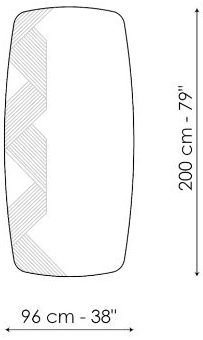

BONALDO

Sign

The wall-hung Sign design mirror for living rooms has rounded corners and edges which give it a highly ornamental look. The screen-printed geometric decorations on part of the glass add an eye-catching feature to Sign, transforming

this highly versatile and functional element into a statement piece. Sign is available in the lead effect mirror version or in the bronze effect mirror version.

Data sheet

Sign

Width: 96cm

Depth: -cm

Height: 200cm