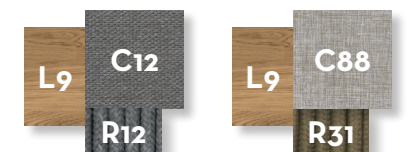

grey

mèleange grey

Synthetic ropes

grey

dove

Hpl table top

grey

SOFA / CODE: MONTEKDIV

Width	Depth	Height	H. seat	H. cushion
184	72	67	37	10

LIVING ARMCHAIR / CODE: MONTEKPL

Width	Depth	Height	H. seat	H. cushion
84	72	67	37	10

COFFEE TABLE 45X45 / CODE: MONTEKTC45L

Width	Depth	Height
45	45	31