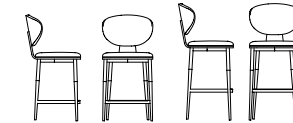

PAG. 110, 111

Neully too - rivestimento in tessuto 8D76, base girevole piombo / upholstered in 8D76 fabric, lead swivel base

NEW 24

OLOS TOO

DISEGNI - DRAWINGS

MISURE - SIZE

OLOS TOO H 67 **OLOS TOO H 77**
57 x 50 x h 102 cm 57 x 50 x h 112 cm
22" x 20" x h 40" 22" x 20" x h 44"