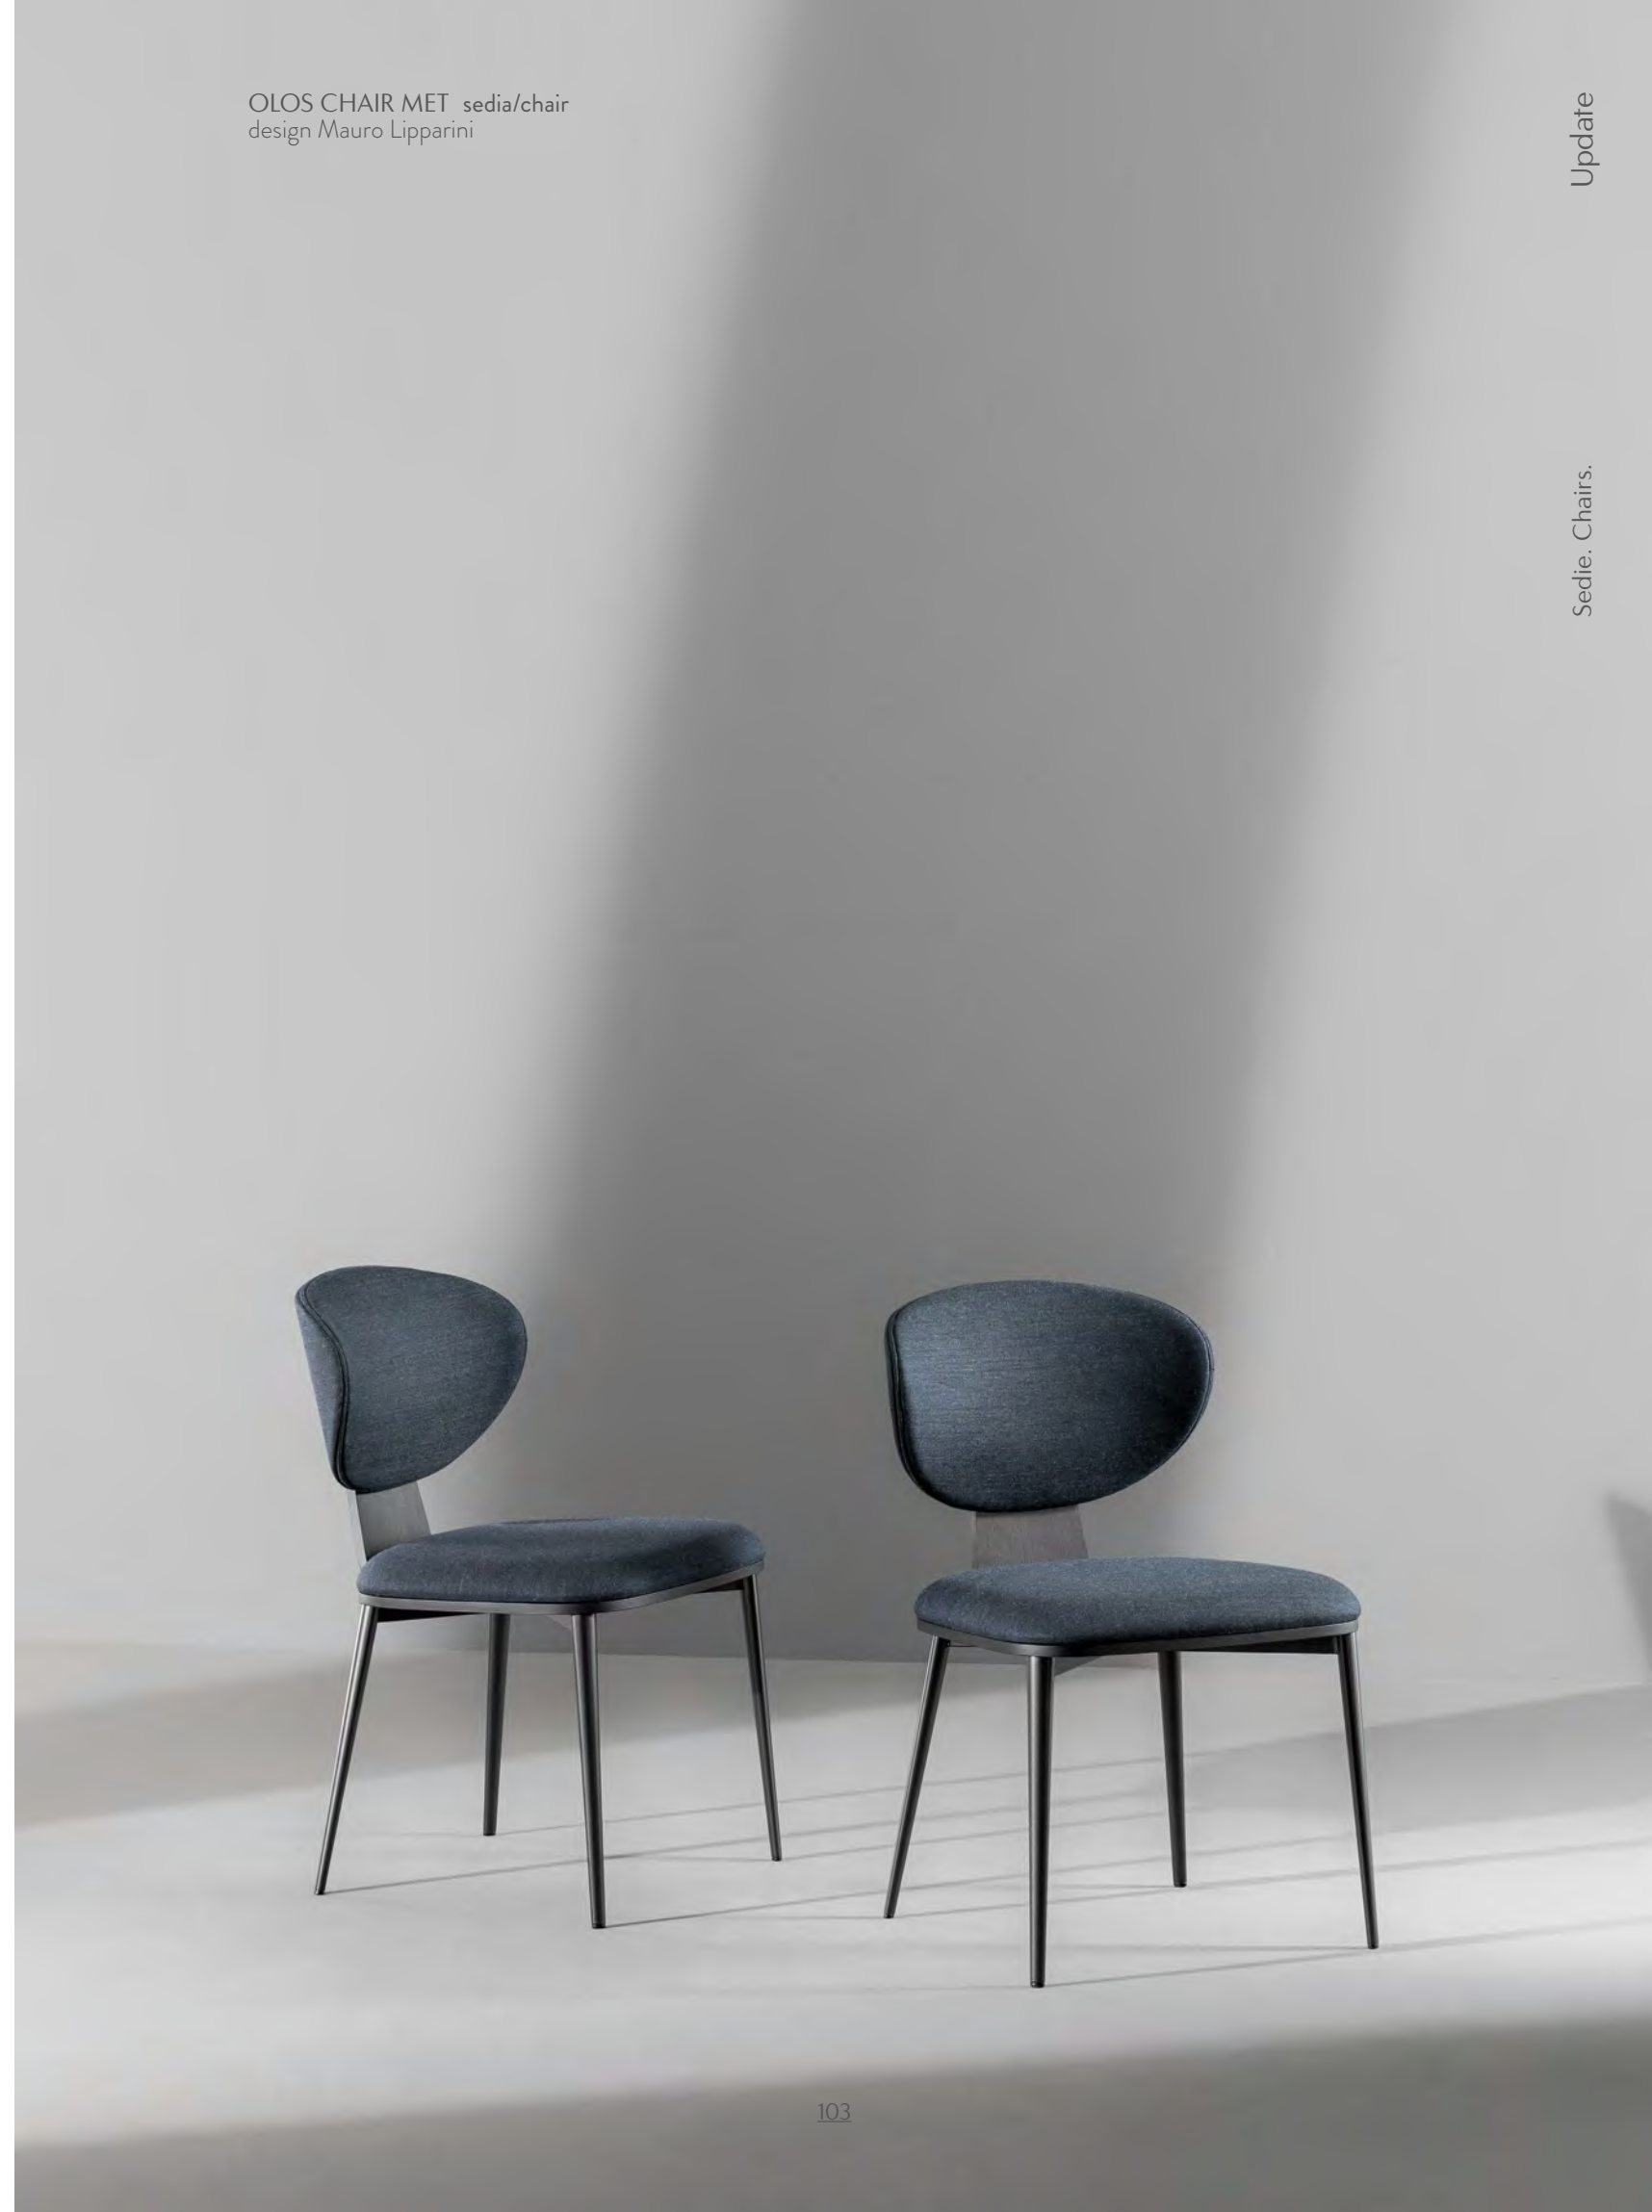

OLOS CHAIR MET sedia/chair
design Mauro Lipparini