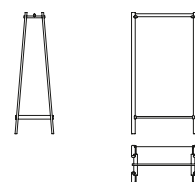

PAG. 210, 211

Alma - rami in legno massello noce Americano, base cemento grigio / American walnut solid wood branches, grey concrete base

NEW 24

ISOLA

DISEGNI - DRAWINGS

MISURE - SIZE

ISOLA
53 x 89 x h 165 cm
21" x 35" x h 65"