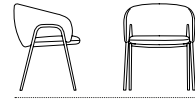

DISEGNI - DRAWINGS

MISURE - SIZE

ALLEY
57 x 62 x h 74 cm
22" x 24" x h 29"

RIVESTIMENTO

Tessuto
Ecopelle
Ecopelle vintage
Pelle

COVER

Fabric
Eco leather
Vintage Eco leather
Leather

IMBOTTITURA

Poliuretano schiumato a freddo

PADDING

Cold-foamed polyurethane

GAMBE

Metallo
Bianco
Marrone
Nero
Supreme anthracite
Tortora
Metallo Plus
Bronzo
Piombo
Oro perlato
Ottone opaco
Rame opaco
Metallo Special
Clouded chrome
Brown nickel
Dark nickel

LEGS

Metal
White
Brown
Black
Supreme anthracite
Dove grey
Plus metal
Bronze
Lead
Pearl gold
Mat brass
Mat copper
Special metal
Clouded chrome
Brown nickel
Dark nickel

PAG. 88, 89, 90, 91

Alley - rivestimento in tessuto 8D76, gambe piombo / upholstered in 8D76 fabric, lead legs