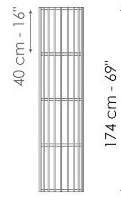

Data sheet

122 cm - 48"

42 cm - 17"

174 cm - 69"

182 cm - 72"

42 cm - 17"

174 cm - 69"

Arpa 122

Width: 122cm
Depth: 42cm
Height: 174cm

Arpa 182

Width: 182cm
Depth: 42cm
Height: 174cm

Finishes

SHELVES

Wood

Veneered wood
Walnut Canaletto

Veneered wood
Coal oak