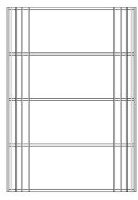

arranged along the perimeter, which acts as a structure and support for the wooden shelves which run uninterrupted along the entire length and width of the piece. The rounded ends of the shelves soften the profile of the bookcase, making it ideal for any space, whether domestic or otherwise.

Data sheet

122 cm - 48"

42 cm - 17"

174 cm - 69"

182 cm - 72"

42 cm - 17"

174 cm - 69"

Arpa 122

Width: 122cm
Depth: 42cm
Height: 174cm

Arpa 182

Width: 182cm
Depth: 42cm
Height: 174cm

Finishes

SHELVES

Wood

Veneered wood
Walnut Canaletto

Veneered wood
Coal oak