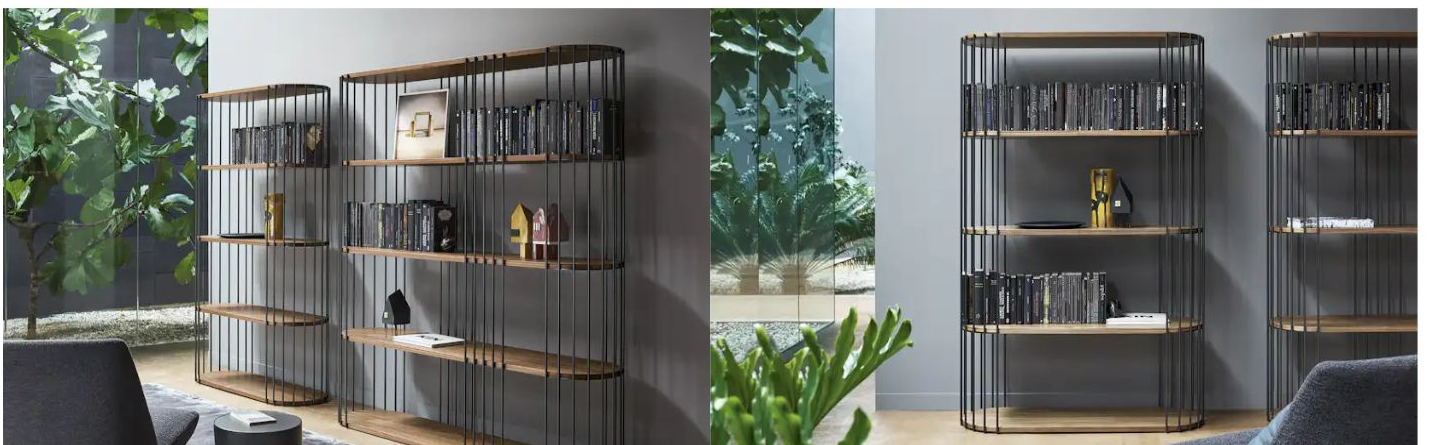

BONALDO

Arpa

A versatile instrument for contemporary furnishing, Arpa displays a “musical design” that lends itself to infinite interpretations, combining visual lightness and functionality of use. The design bookcase, whose name in Italian means “Harp”, is characterized by the sequence of metal uprights

arranged along the perimeter, which acts as a structure and support for the wooden shelves which run uninterrupted along the entire length and width of the piece. The rounded ends of the shelves soften the profile of the bookcase, making it ideal for any space, whether domestic or otherwise.