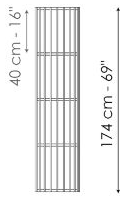

Data sheet

122 cm - 48"

42 cm - 17"

174 cm - 69"

182 cm - 72"

42 cm - 17"

174 cm - 69"

Arpa 122

Width: 122cm
Depth: 42cm
Height: 174cm

Arpa 182

Width: 182cm
Depth: 42cm
Height: 174cm

Finishes

SHELVES

Wood

Veneered wood
Walnut Canaletto

Veneered wood
Coal oak