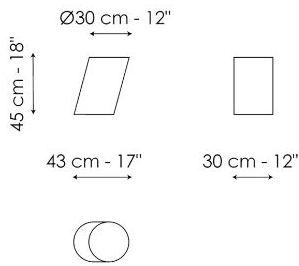

## Pisa Ø60 - version with top

Width: 60cm  
Depth: 60cm  
Height: 46cm

## Pisa Ø95 - version with top

Width: 95cm  
Depth: 95cm  
Height: 30cm

## Pisa Ø115 - version with top

Width: 115cm  
Depth: 115cm  
Height: 30cm

## Pisa medium - monolith version

Width: 60cm  
Depth: 72cm  
Height: 38cm