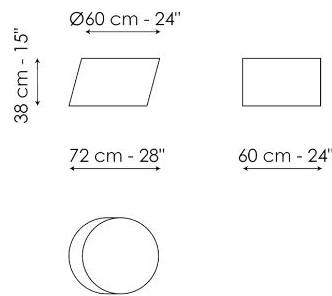

## Pisa Ø60 - version with top

Width: 60cm  
Depth: 60cm  
Height: 46cm

## Pisa Ø95 - version with top

Width: 95cm  
Depth: 95cm  
Height: 30cm

## Pisa Ø115 - version with top

Width: 115cm  
Depth: 115cm  
Height: 30cm

## Pisa high - monolith version

Width: 30cm  
Depth: 43cm  
Height: 45cm