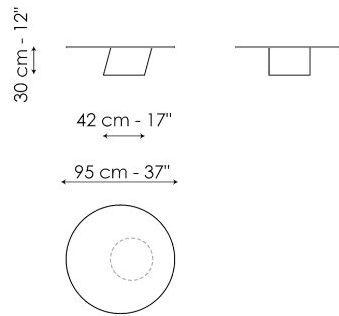

## Pisa Ø60 - version with top

Width: 60cm  
Depth: 60cm  
Height: 46cm

## Pisa Ø95 - version with top

Width: 95cm  
Depth: 95cm  
Height: 30cm

## Pisa high - monolith version

Width: 30cm  
Depth: 43cm  
Height: 45cm

## Pisa medium - monolith version

Width: 60cm  
Depth: 72cm  
Height: 38cm