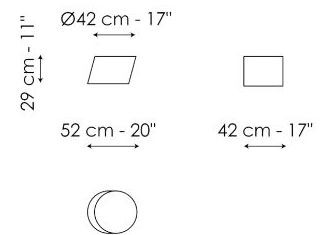

## Pisa Ø95 - version with top

Width: 95cm  
Depth: 95cm  
Height: 30cm

## Pisa Ø115 - version with top

Width: 115cm  
Depth: 115cm  
Height: 30cm

## Pisa high - monolith version

Width: 30cm  
Depth: 43cm  
Height: 45cm

## Pisa medium - monolith version

Width: 60cm  
Depth: 72cm  
Height: 38cm