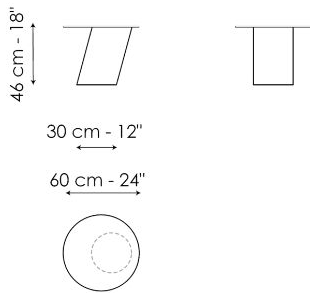

## Pisa Ø60 - version with top

Width: 60cm  
Depth: 60cm  
Height: 46cm

## Pisa Ø95 - version with top

Width: 95cm  
Depth: 95cm  
Height: 30cm

## Pisa high - monolith version

Width: 30cm  
Depth: 43cm  
Height: 45cm

## Pisa medium - monolith version

Width: 60cm  
Depth: 72cm  
Height: 38cm