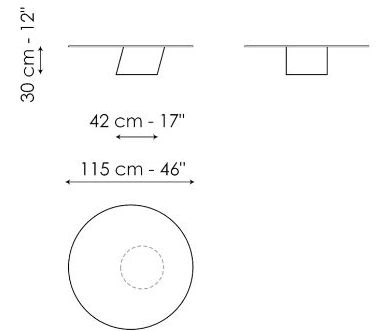

## Pisa Ø60 - version with top

Width: 60cm  
Depth: 60cm  
Height: 46cm

## Pisa Ø95 - version with top

Width: 95cm  
Depth: 95cm  
Height: 30cm

## Pisa high - monolith version

Width: 30cm  
Depth: 43cm  
Height: 45cm

## Pisa medium - monolith version

Width: 60cm  
Depth: 72cm  
Height: 38cm