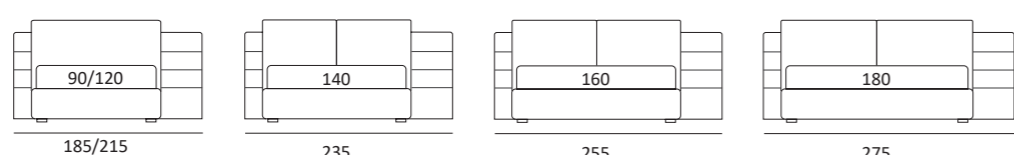

SMASH LATERALE DX/SX

Cuscini reclinabili
Recliner cushions

DI SERIE:
Piede in legno **Cubic** h cm 6, colore wengè

OPTIONAL:
Piede in legno **Cubic** h cm 6, colore grigio

AS STANDARD:
Cubic wooden foot H 6 cm, colour: wenge

OPTIONALS:
Cubic wooden foot H 6 cm, colours: grey