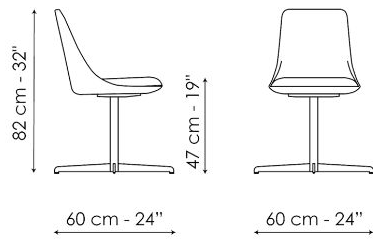

BONALDO

Itala Office, Miss Itala Office

Designer: **Gino Carollo**

The elegant office version of the Itala chair is striking on account of the proportions between the swivel base and the seat/backrest unit. The slight tapering of the latter is calculated to optimize the ergonomic performance and

comfort of the seat, which is significantly improved. This is an essential quality for prolonged use of the chair in the workplace. The Itala Office is available with a swivelling metal base and with armrests in the Miss Itala Office version.

Data sheet

Itala office

Width: 60cm

Depth: 60cm

Height: 82cm

Miss Itala office

Width: 60cm

Depth: 60cm

Height: 82cm

Finishes

SWIVEL BASE

Metal

Painted metal
Mat white

Painted metal
Supreme anthracite

Painted metal
Mat dove grey

Painted metal
Mat brown