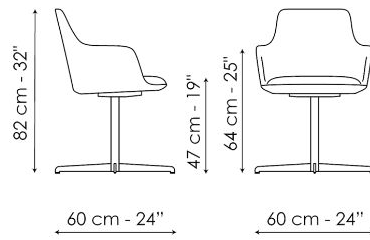

BONALDO

Itala Office, Miss Itala Office

Designer: **Gino Carollo**

The elegant office version of the Itala chair is striking on account of the proportions between the swivel base and the seat/backrest unit. The slight tapering of the latter is calculated to optimize the ergonomic performance and

comfort of the seat, which is significantly improved. This is an essential quality for prolonged use of the chair in the workplace. The Itala Office is available with a swivelling metal base and with armrests in the Miss Itala Office version.

Data sheet

Itala office

Width: 60cm

Depth: 60cm

Height: 82cm

Miss Itala office

Width: 60cm

Depth: 60cm

Height: 82cm

Finishes

SWIVEL BASE

Metal

Painted metal
Mat white

Painted metal
Supreme anthracite

Painted metal
Mat dove grey

Painted metal
Mat brown